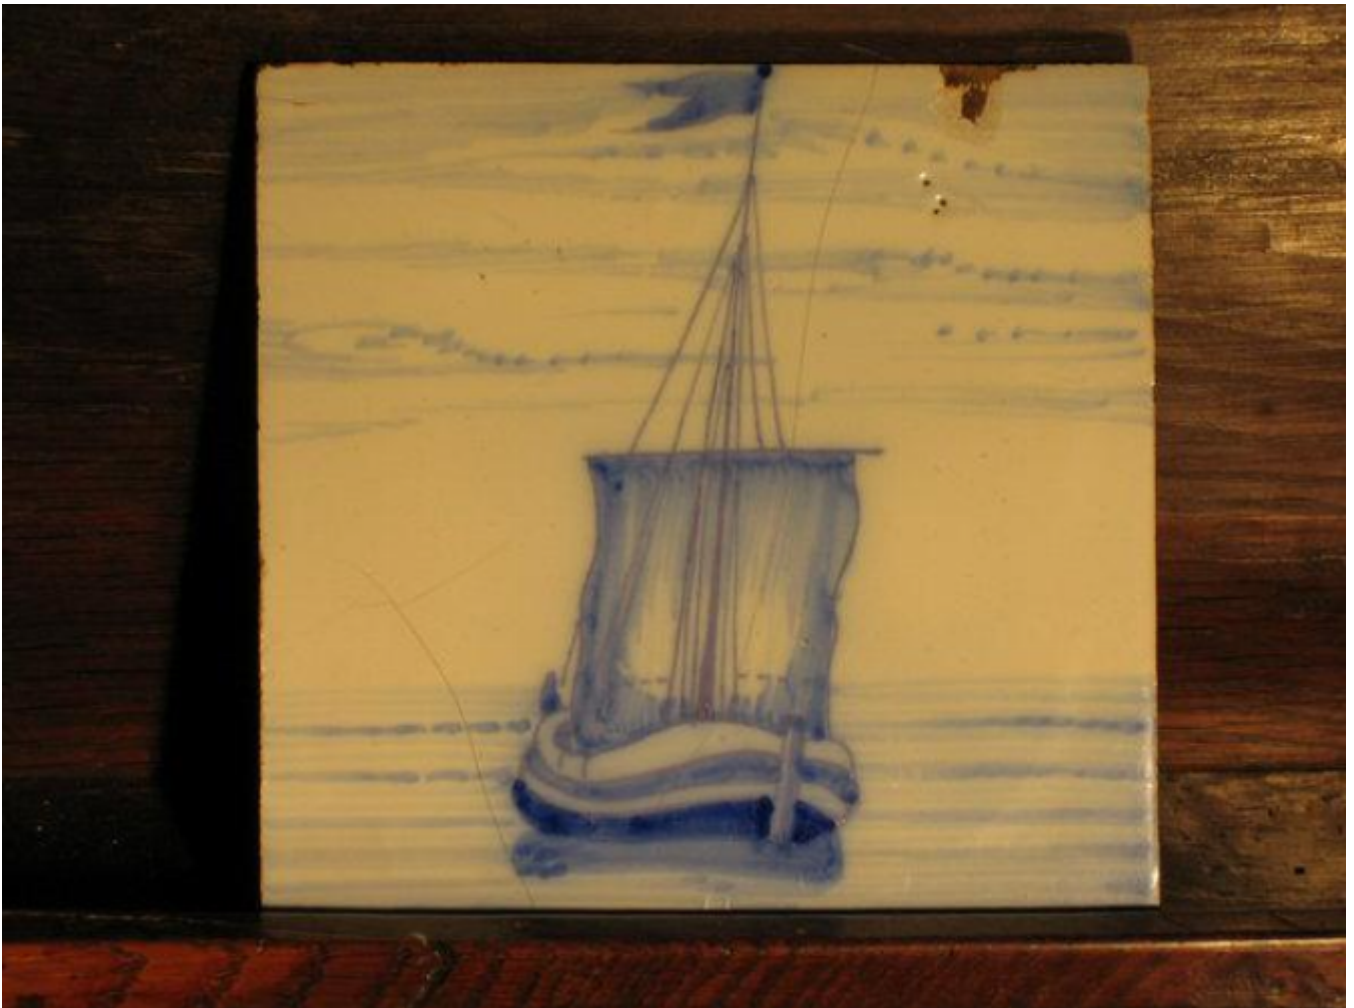

An early-19th century, Dutch delftware tile

Sold

REF: 10333

## Description

Decorated with a barge in full sail. Painted in blue on a white glaze. First half of the 19th century.