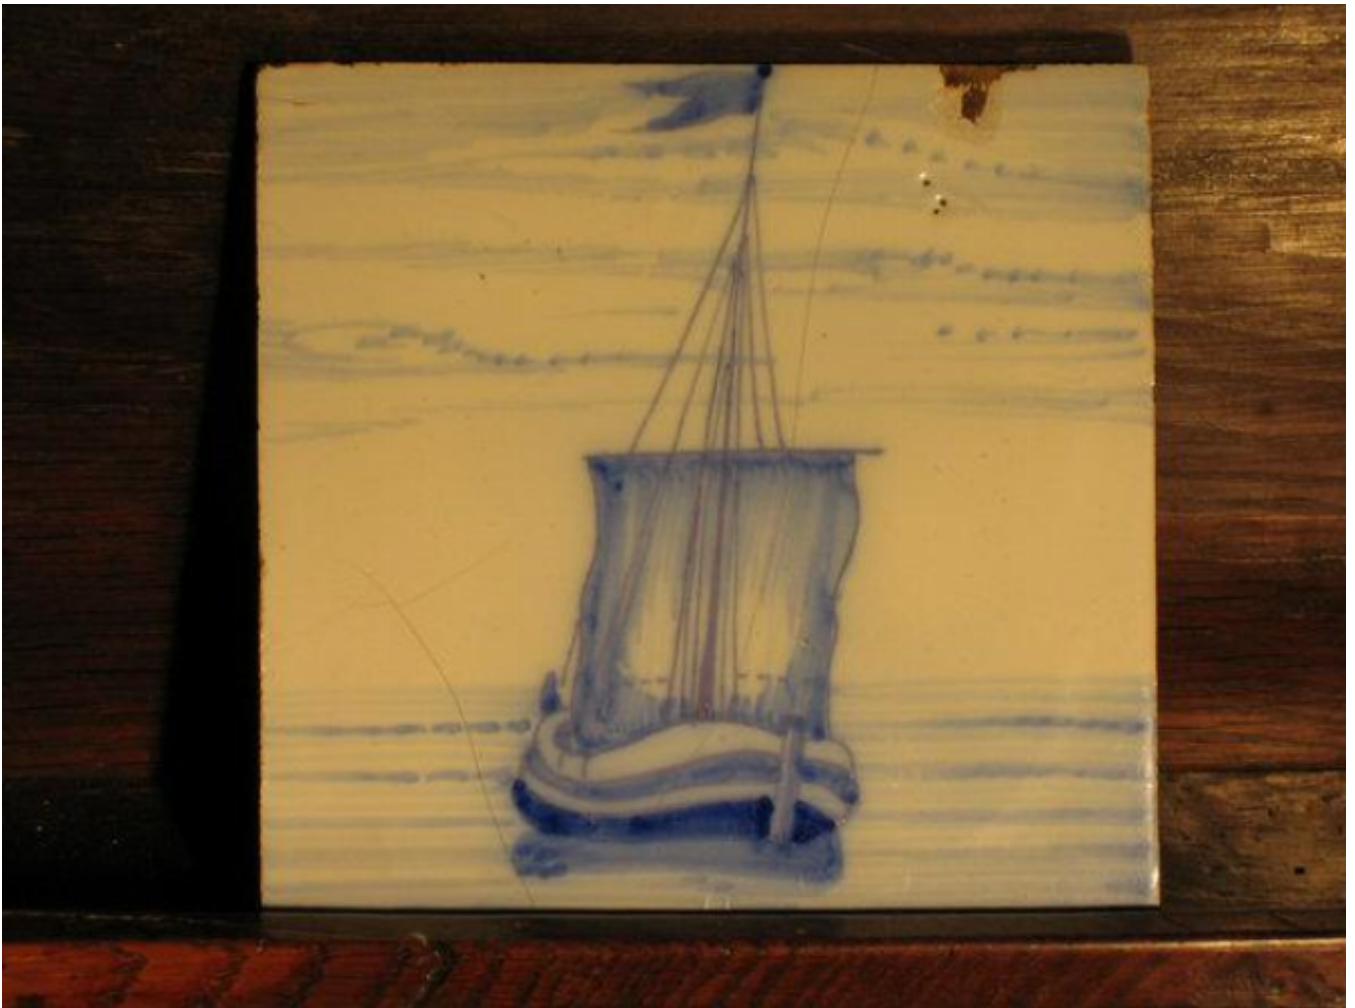

An early-19th century, Dutch delftware tile

Sold

REF: 10333

Description

Decorated with a barge in full sail. Painted in blue on a white glaze. First half of the 19th century.