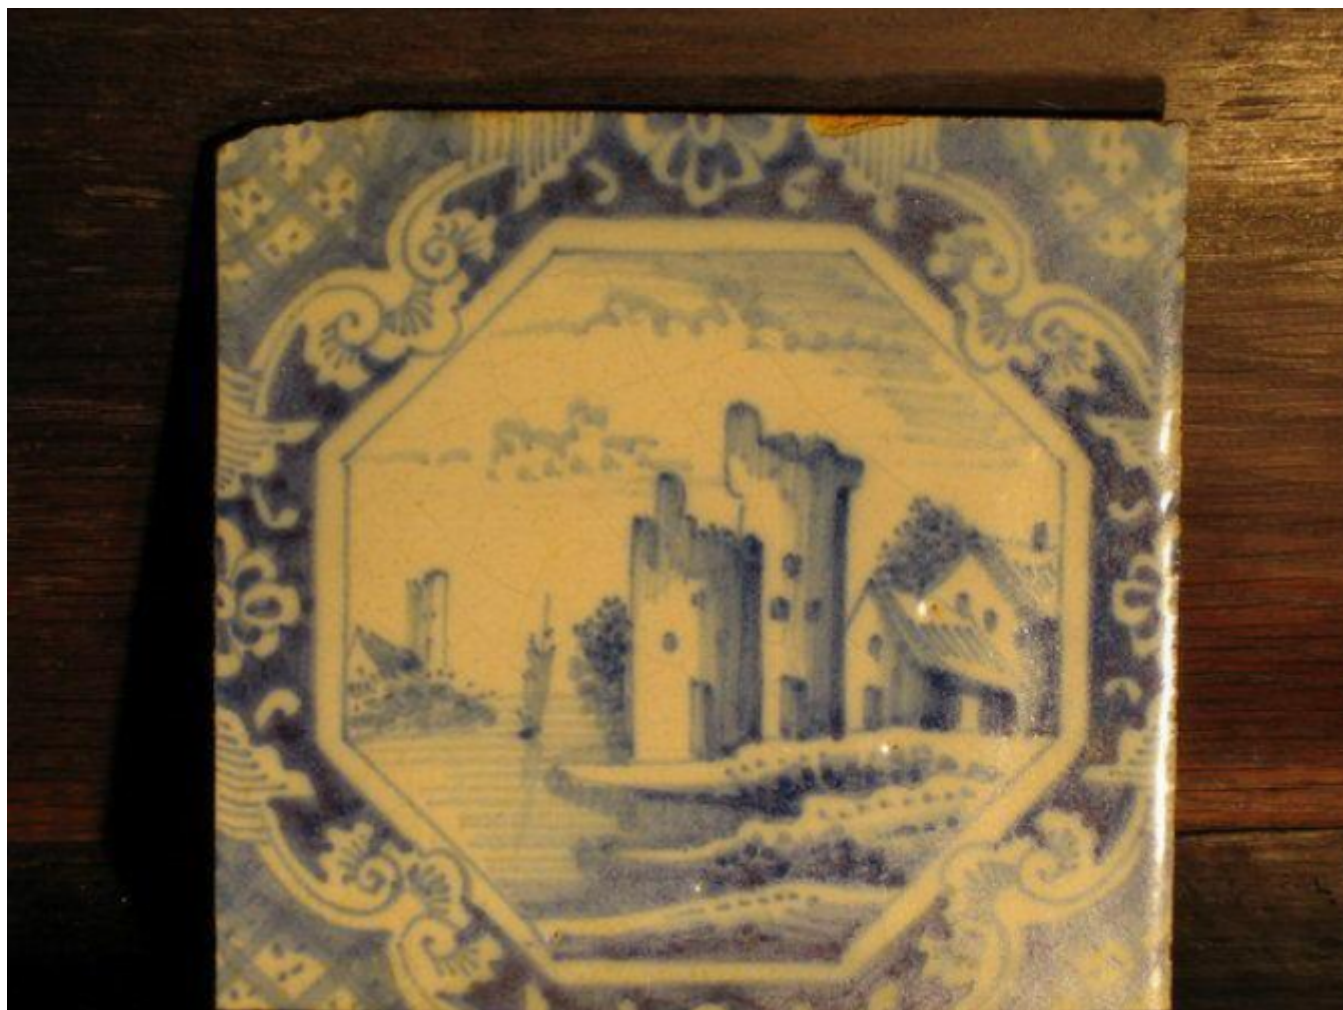

A late-18th century, delftware tile

Sold

REF: 10338

## Description

Decorated with a Flemish scene of towers and houses beside a river with a boat sailing in the distance. Within an elaborate border. Second half of the 18th century.