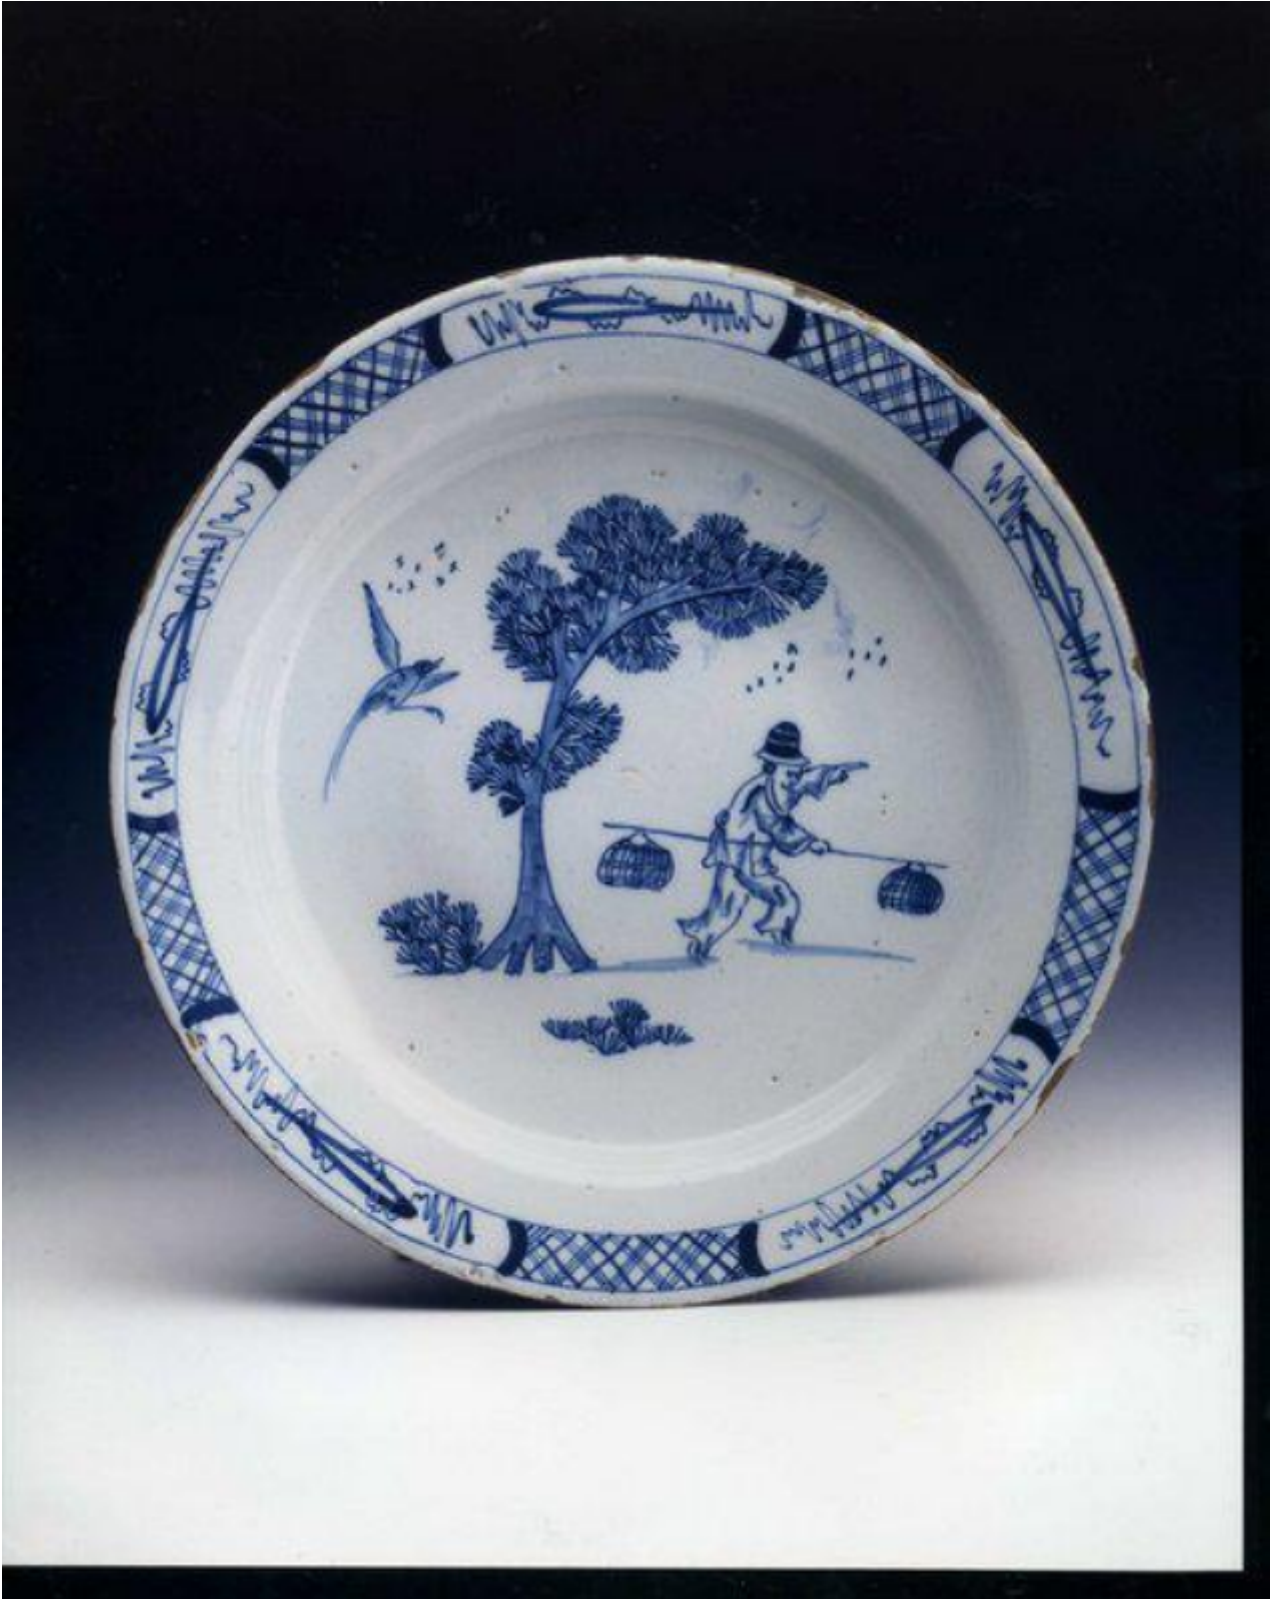

A mid-18th century, English, delftware, Birdman, dish

Sold

REF: 10559

Description

Painted with a chinoiserie landscape scene of a birdman walking past a tree and pointing ahead while, carrying two baskets each balanced either end of a long pole. The rim with six repeats of artemisia leaf symbols with trellis diaper interposed. The underside well marked with a foliate trefoil, and the under-rim with four herbal sprigs. Painted in blue and white on a blue glaze. In original condition. Probably Bristol, second quarter of the 18th century.

Diameter : 29.20 cm./11.50 in.

REFERENCE: SHARD NO.59 FROM AN UNPUBLISHED MONOGRAPH 'POTTERY KILN WASTE FROM TEMPLE BACK, BRISTOL', BY ROGER PRICE.

DIAMETER : 33.00 CM./13.00 IN.