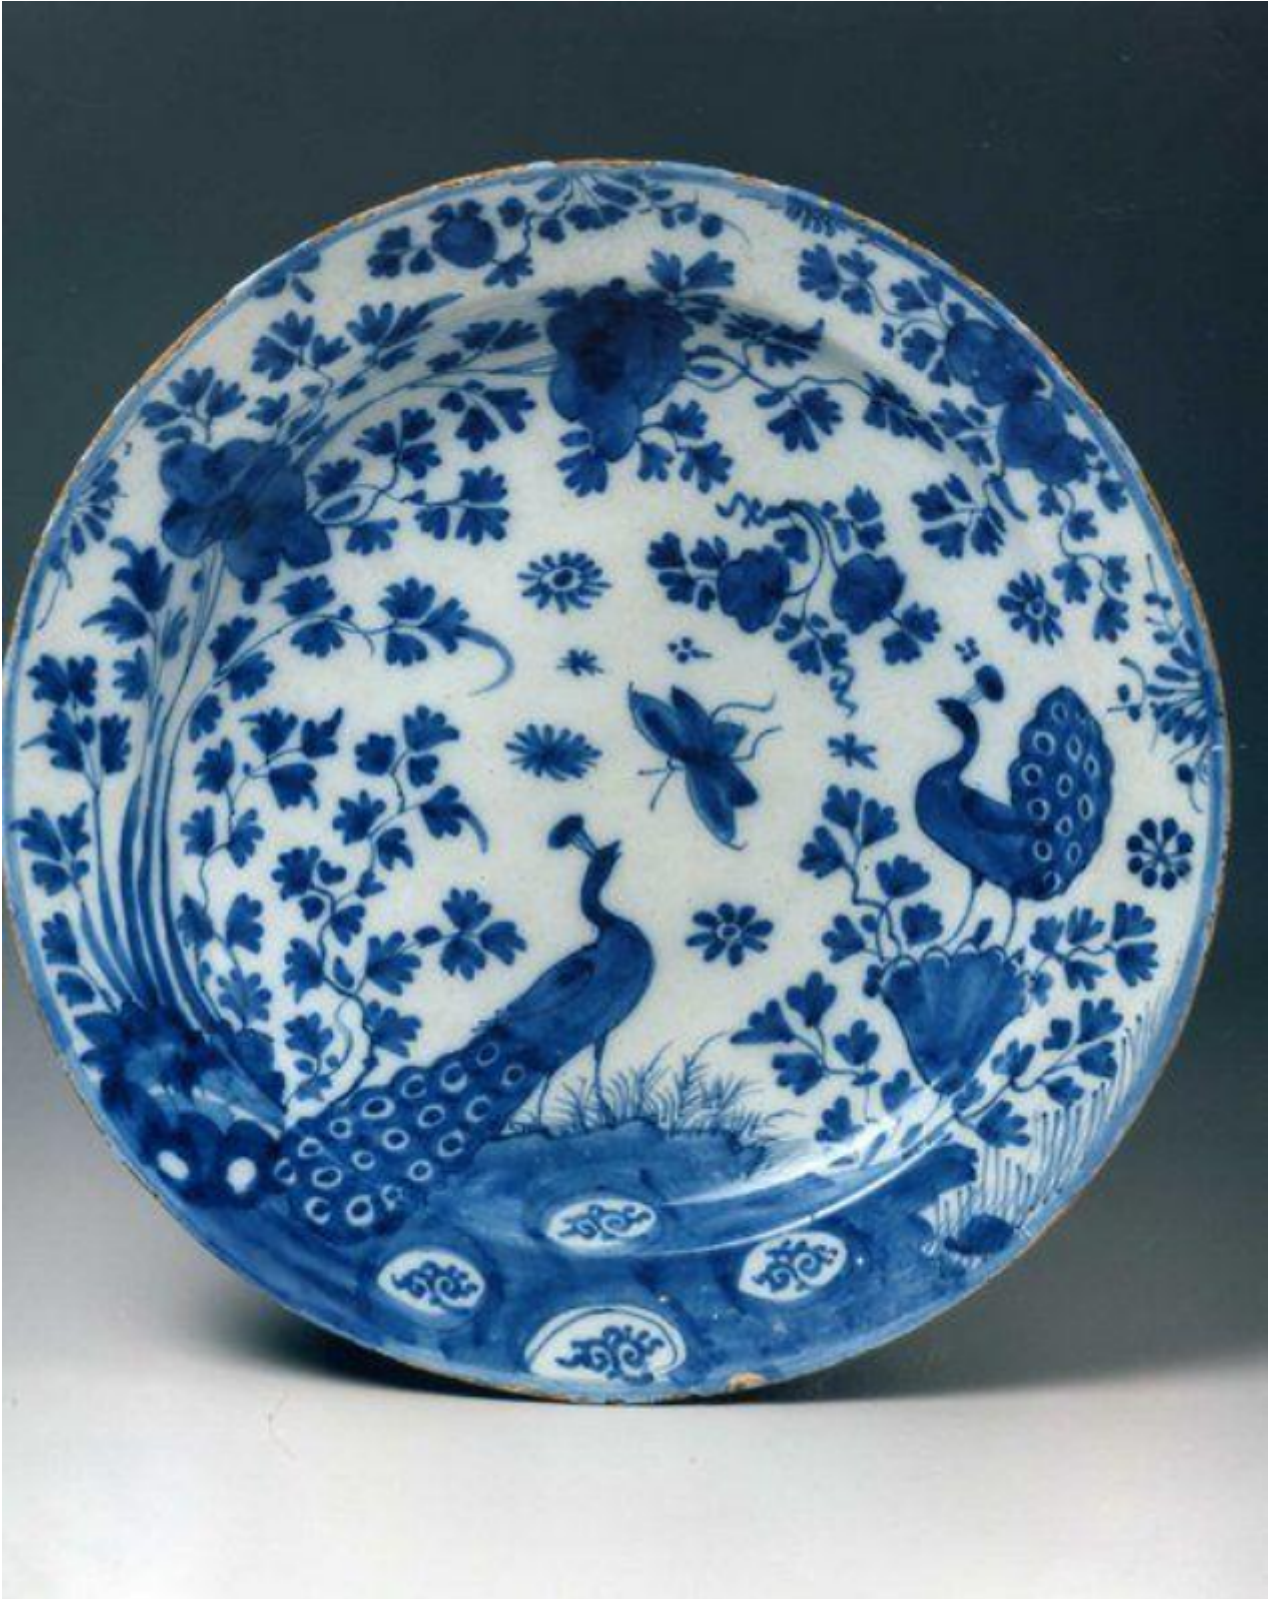

A fine pair of early-18th century Dutch delftware dishes

Sold

REF: 10566

## Description

Decorated with a rim-to-rim floral scene with a male and a female peacock courting amongst a profusion of flowers and trailing stems. Decorated in blue on a pale blue glaze. Restoration to a glaze chip. Probably Dutch, first quarter of the 18th century.

2074443

Diameter: 34.00 cm./13.25 in.

Sold February, 1998 ticket price £ 2,400 the pair

It is extremely rare to find an early pair of Dutch delftware dishes. It is also rare to find pieces decorated with exotic birds such as peacocks. Appropriately, these dishes are decorated in a beautiful rich peacock-blue.