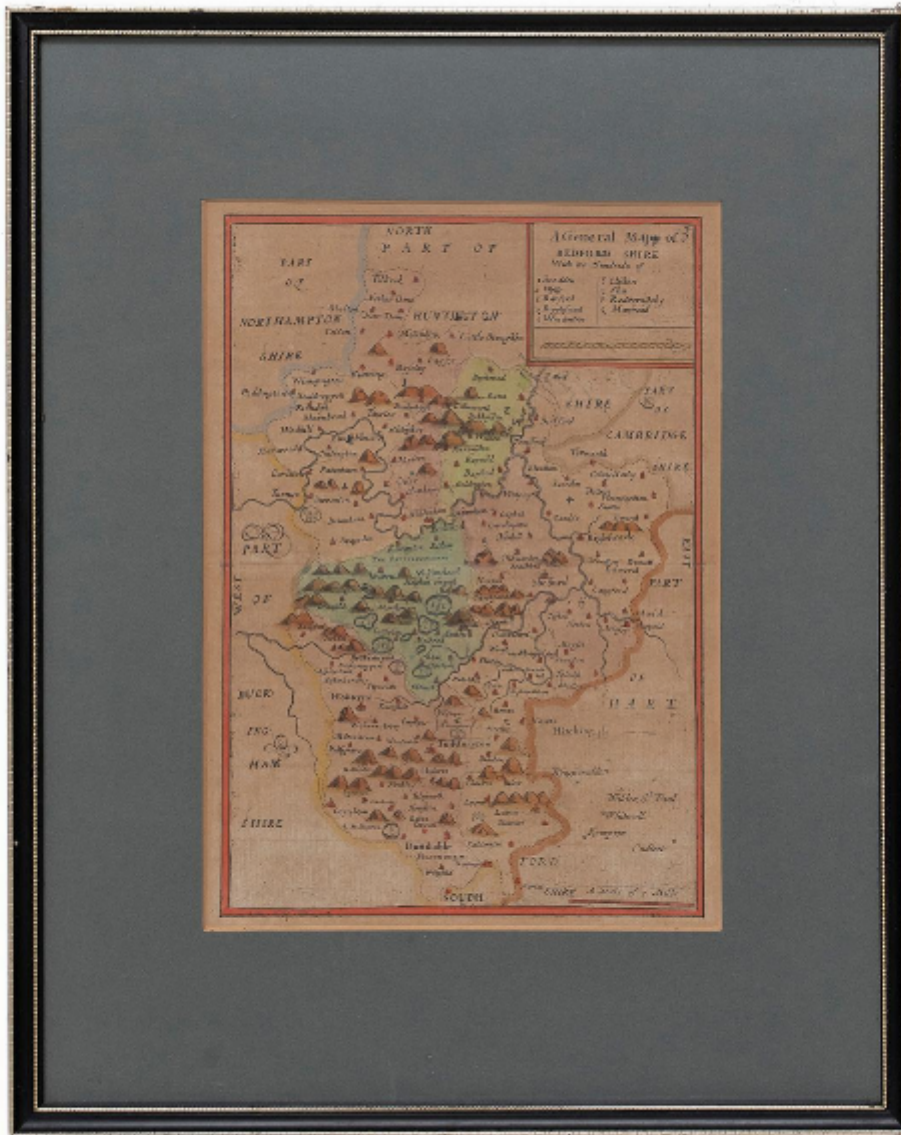

Map Bedfordshire No 3 General Framed

£900

© Howgego Historic & Modern

REF: 11851

Height: 37 cm (14.6")

Width: 31 cm (12.2")

Depth: 2 cm (0.8")

## Description

A general map of Bedfordshire with its hundreds. Measure: 37cm 14 1/2" high A scale of 5 miles. in the original green mount and traditional black and gold frame. charming map with lovely detailing and colouring.