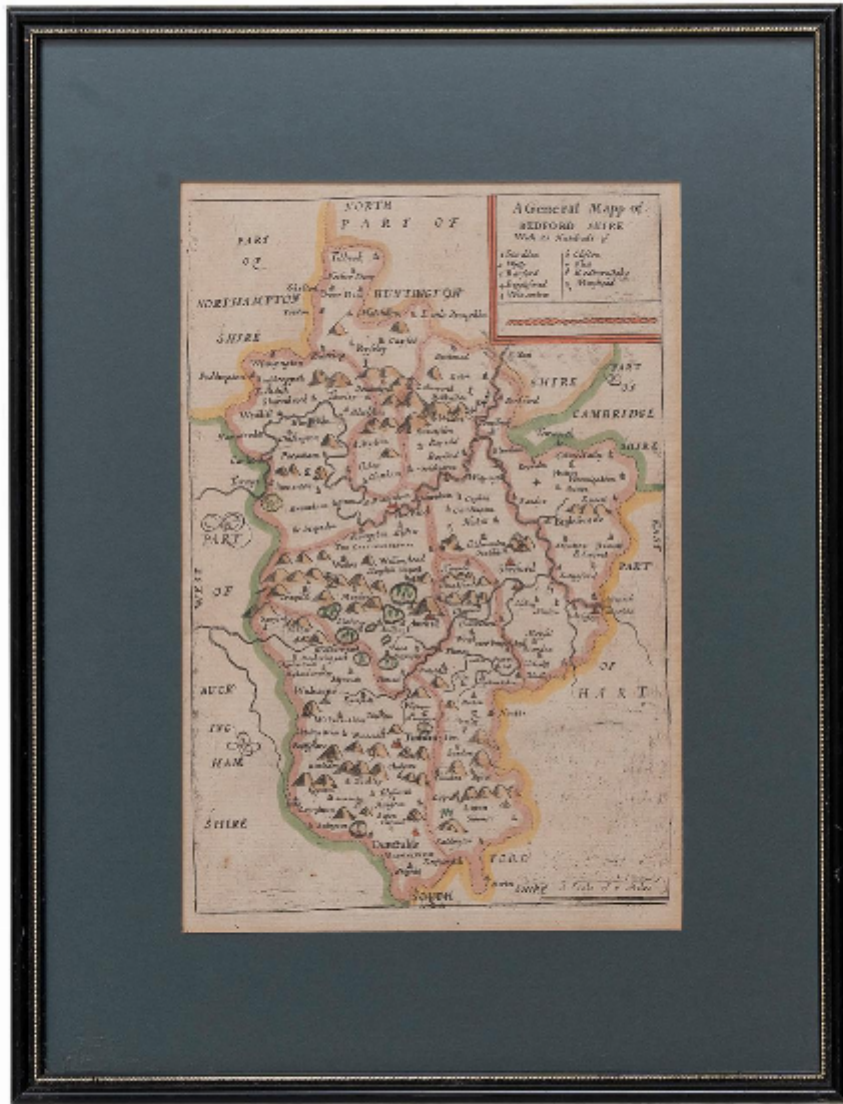

Map Bedfordshire General Framed

£900

© Howgego Historic & Modern

REF: 11849

Height: 36 cm (14.2")

Width: 28 cm (11")

Depth: 2 cm (0.8")

## Description

A general map of Bedfordshire with its hundreds A scale of 5 miles in the original green mount and traditional black and gold frame. Measures: 36cm 14" high.