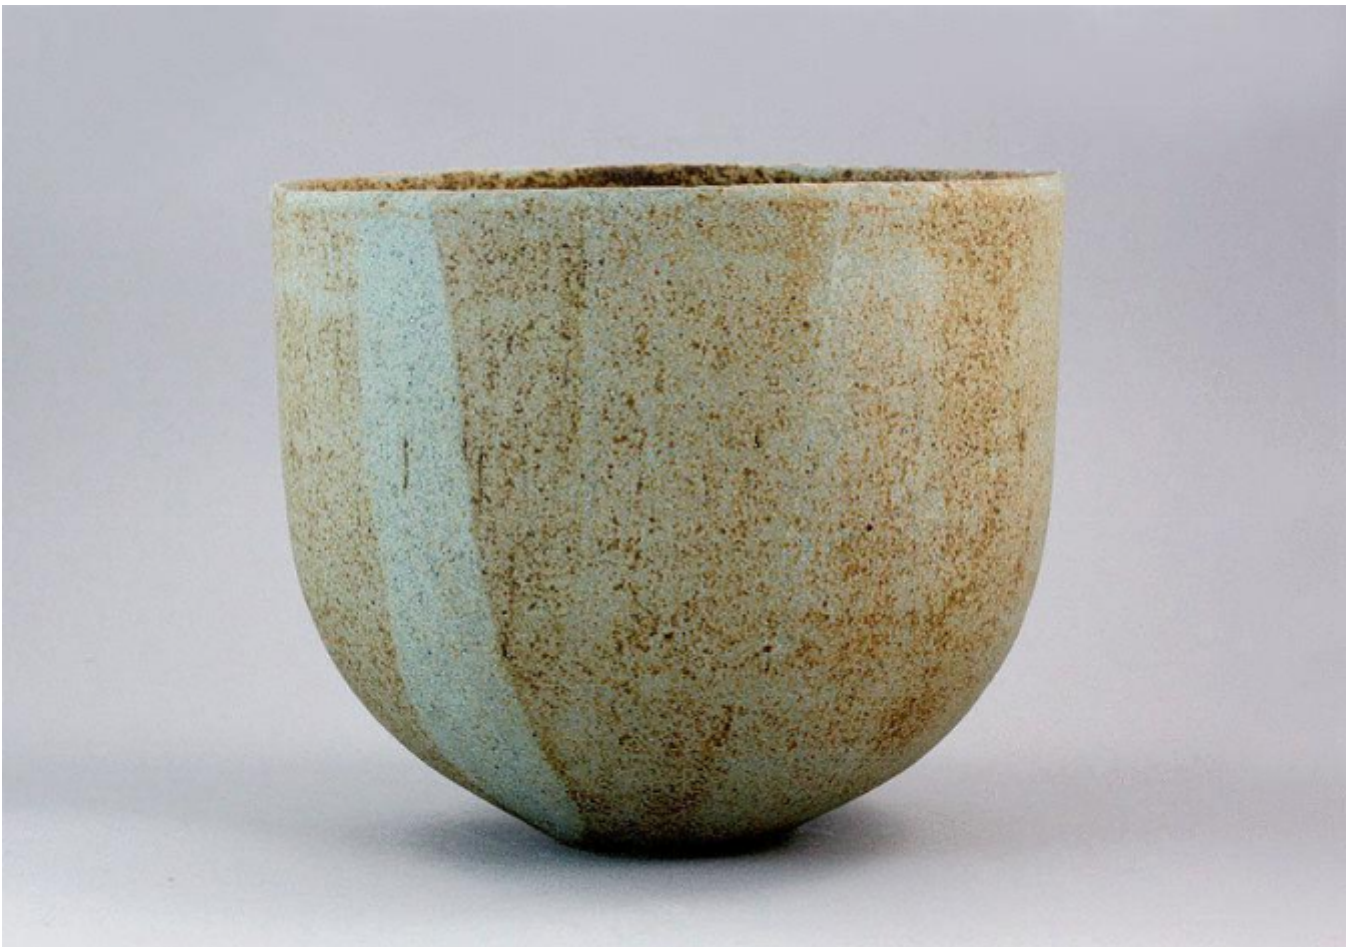

Deep Bowl, circa 1980

Sold

REF: 10887

Diameter: 17.6 cm (6.9")

Description

John Ward (British, b.1938)

Deep Bowl, circa 1980

Stoneware, dry mottled brown and green glaze over a textured surface with green vertical stripe, impressed JW seal