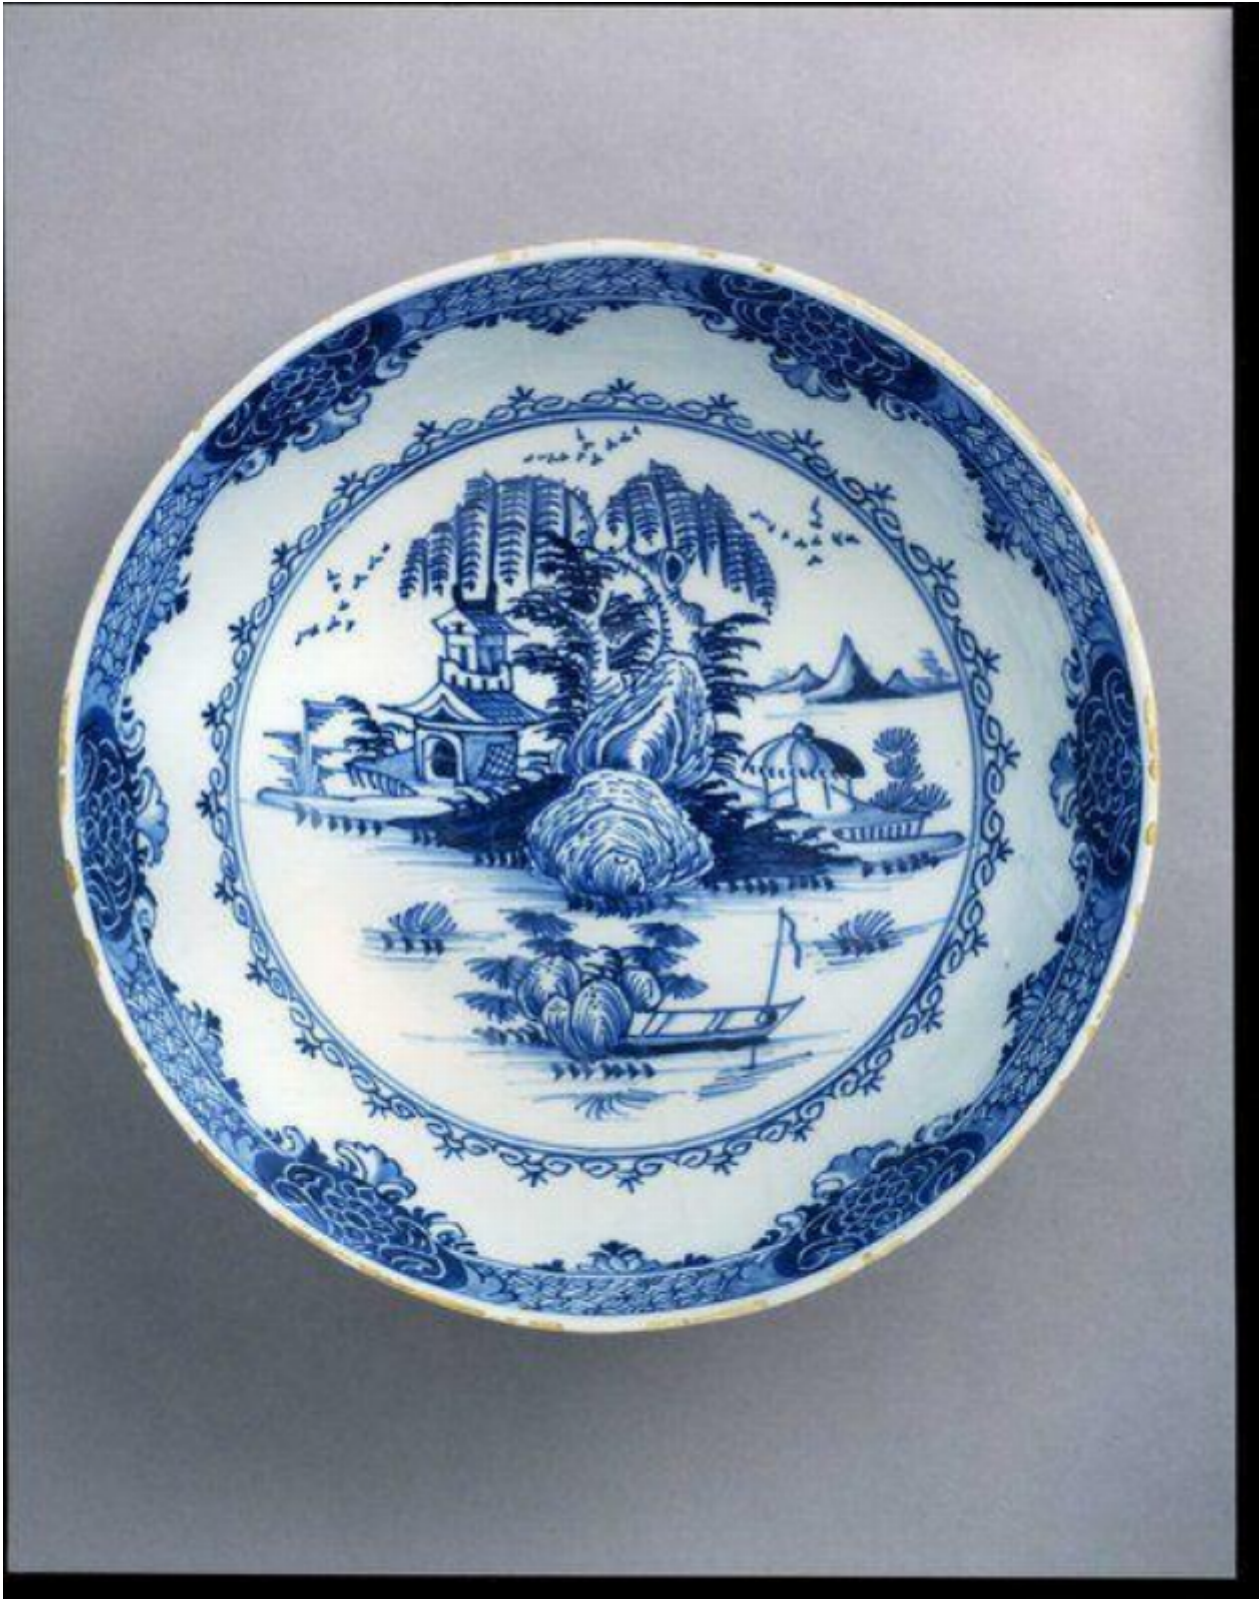

A rare, large, mid-18th century, delftware bowl with fine chinoiserie decoration

Sold

REF: 10599