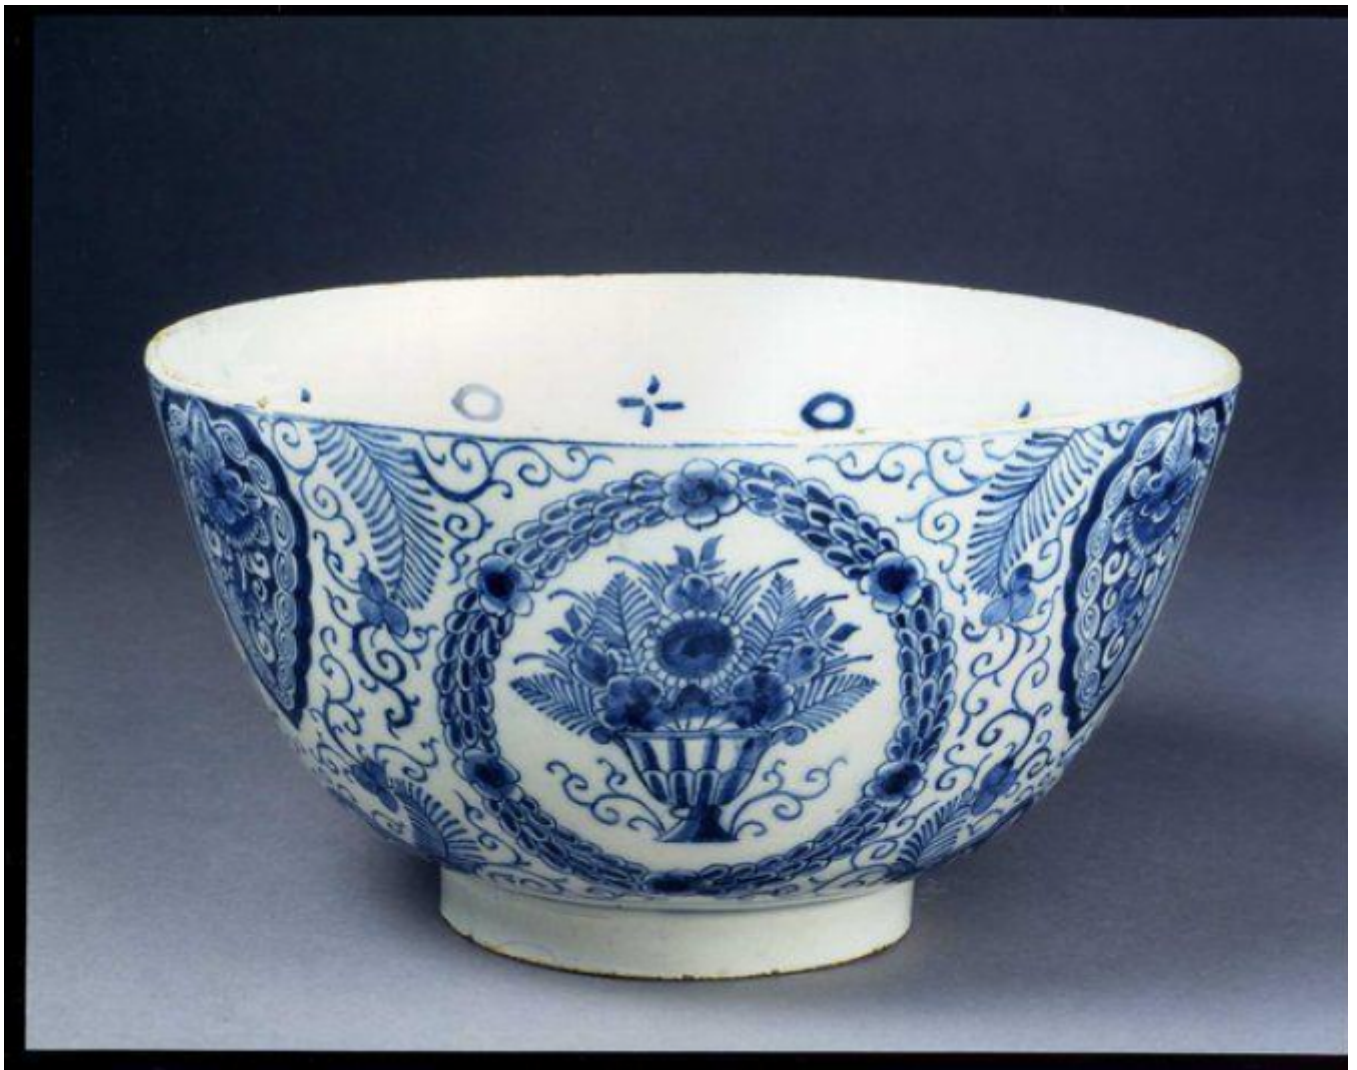

A fine, large, deep, early-18th century, Dutch, delftware punch bowl

Sold

REF: 10596