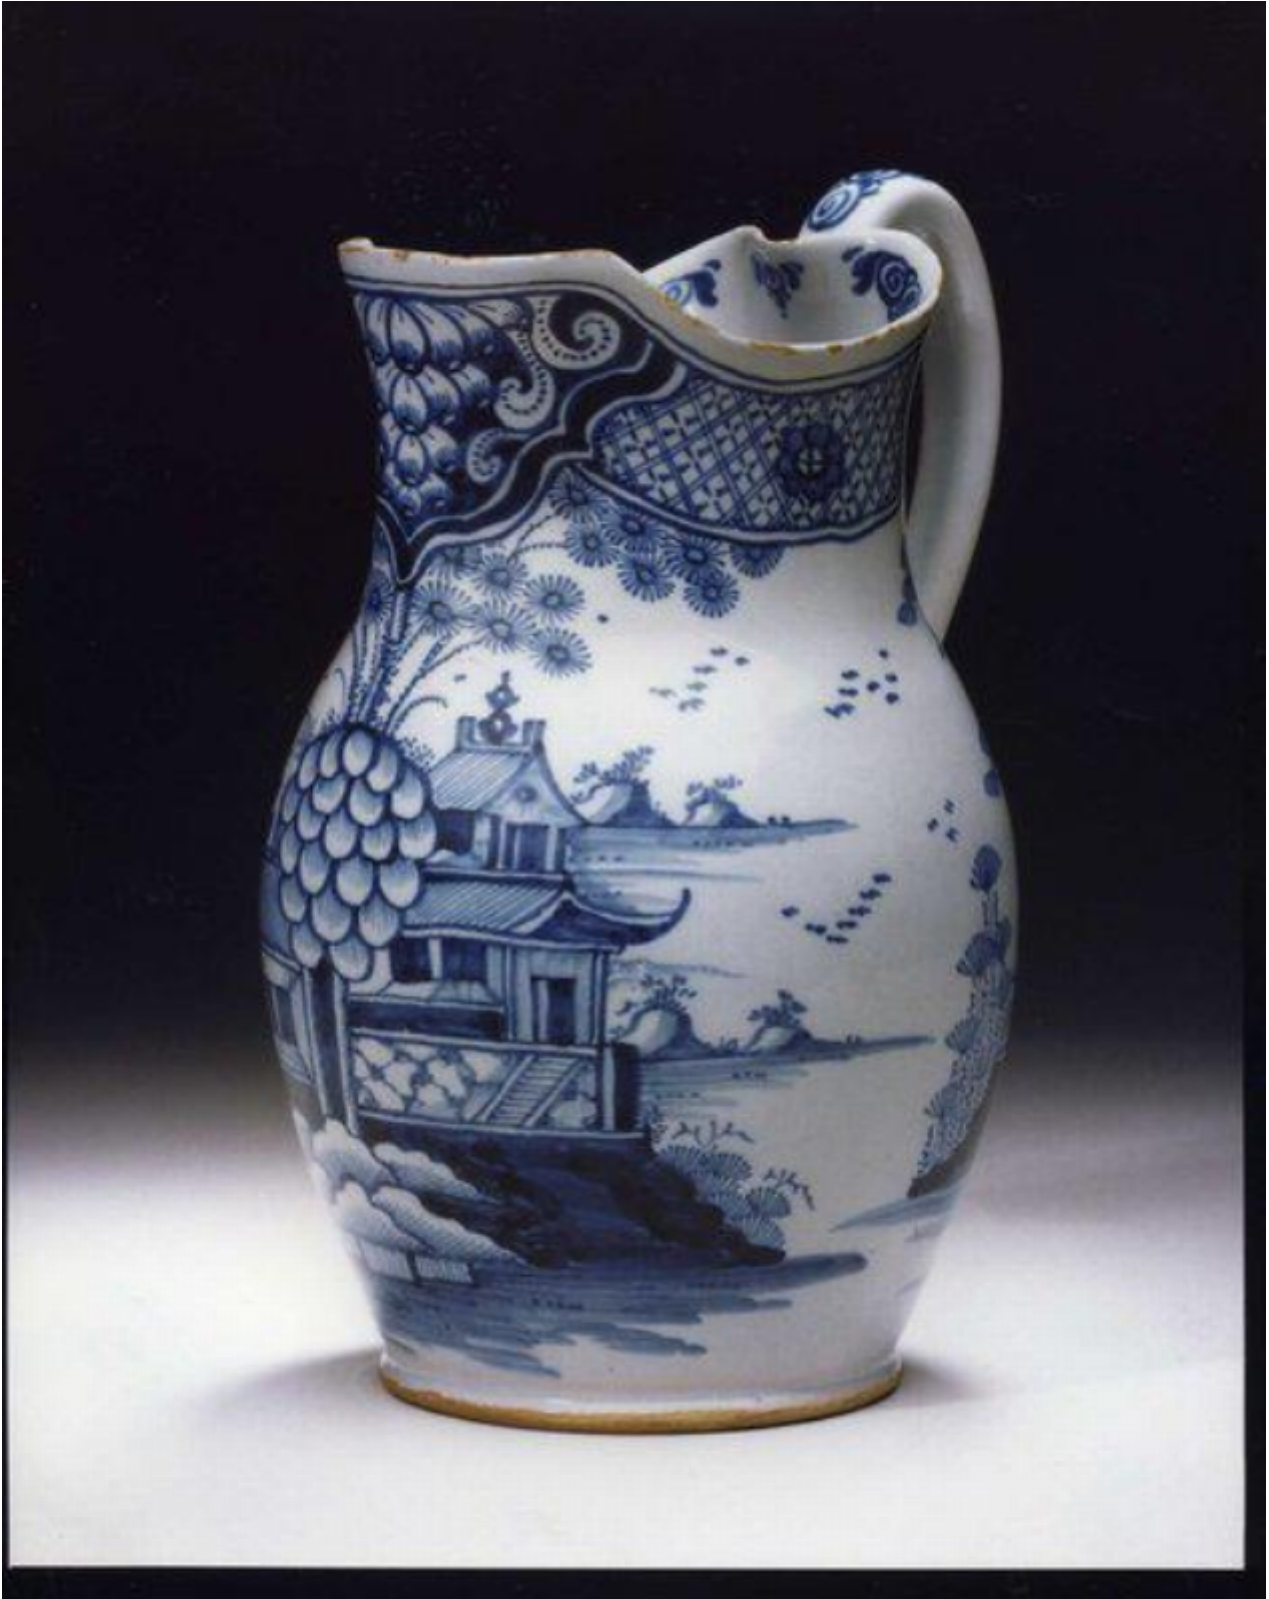

A rare, mid-18th century, English delftware jug

Sold

REF: 10542

Description

The outer rim with trellis diaper reserves with flowerheads, and a cartouche decorated with a bunch of grapes interposed at spout and handle. The inner rim with a stylised scroll motif. The body with a house on a terrace, with a large bunch of grapes growing from a tree in the foreground. The back with houses on terracing, with a willow tree in the foreground. Decorated in blue on a pale blue glaze. Restoration to rim and lower body. Probably London, last quarter of the 18th century.