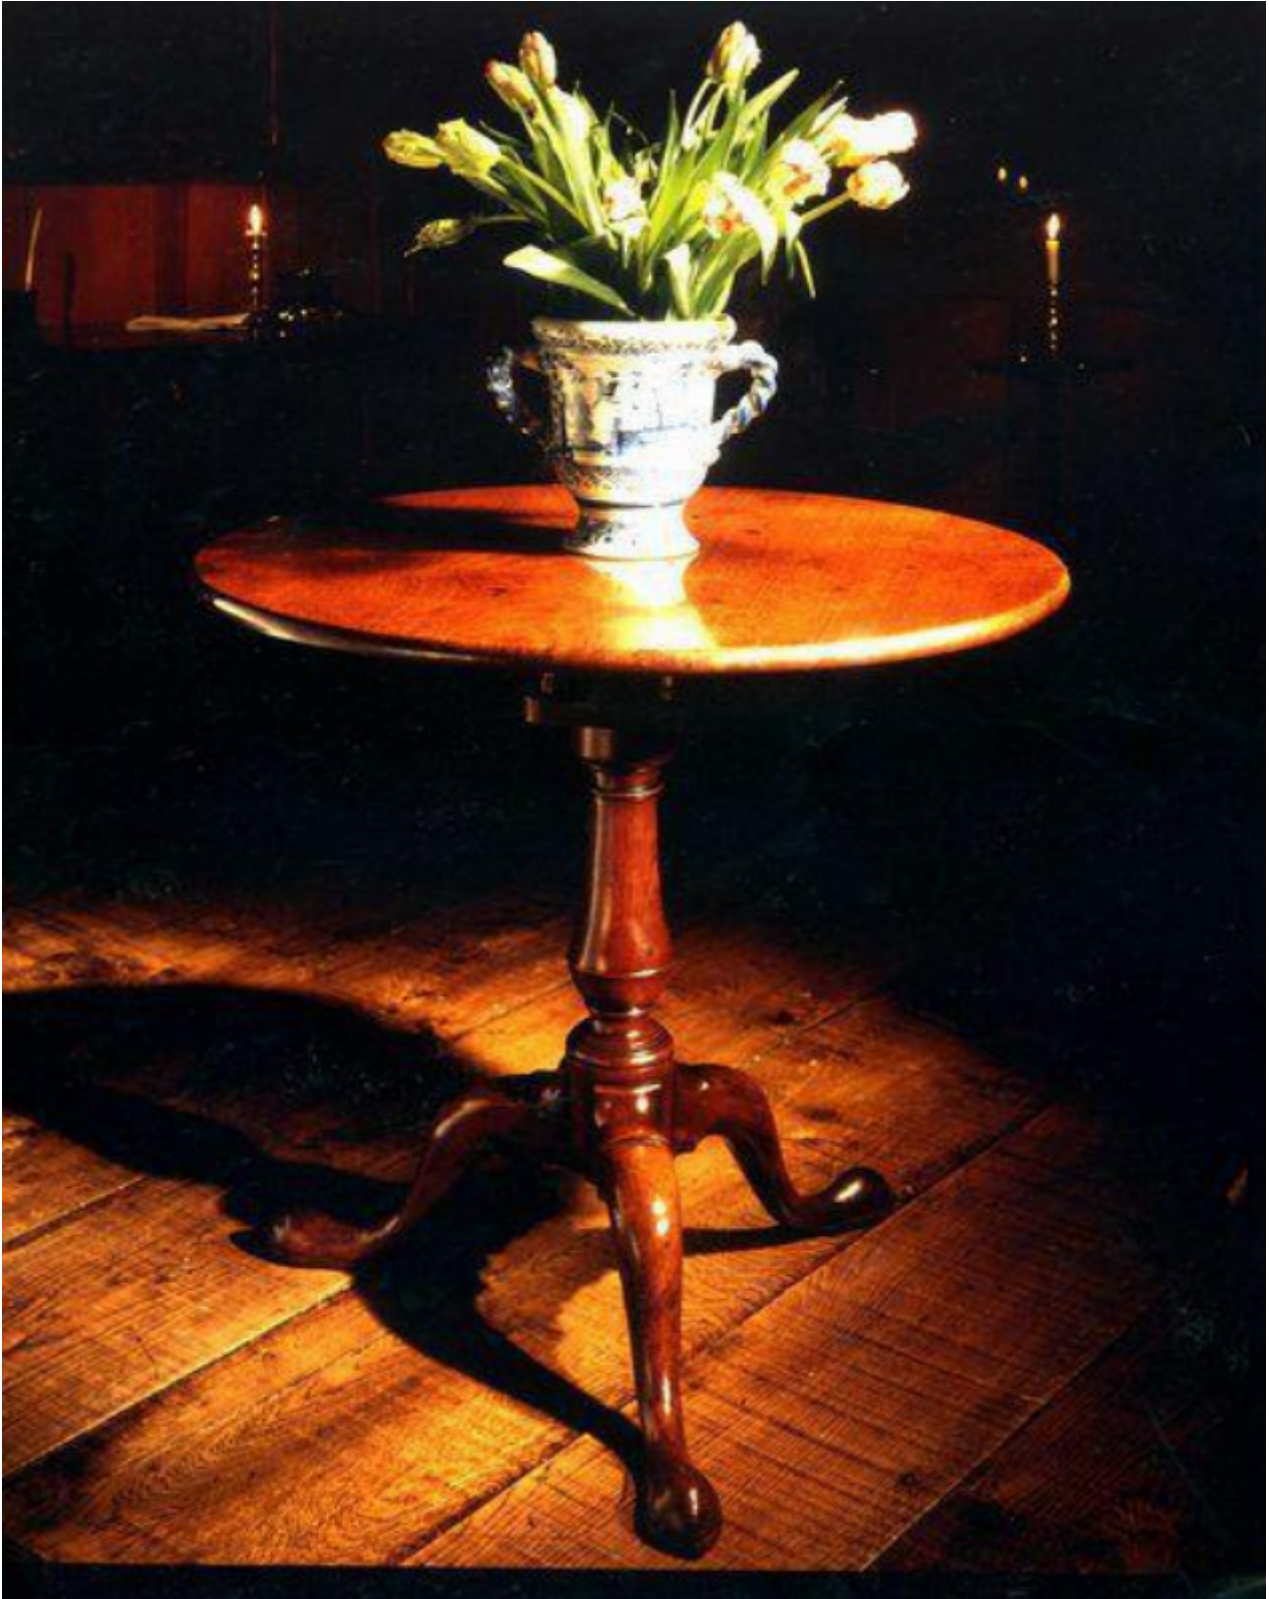

A rare George II walnut tripod table

Sold

REF: 10509

### Description

The circular tilt-top above a bird-cage support, the baluster-turned stem over a tripod base. Excellent original colour and patination. In original condition. English, circa 1730.