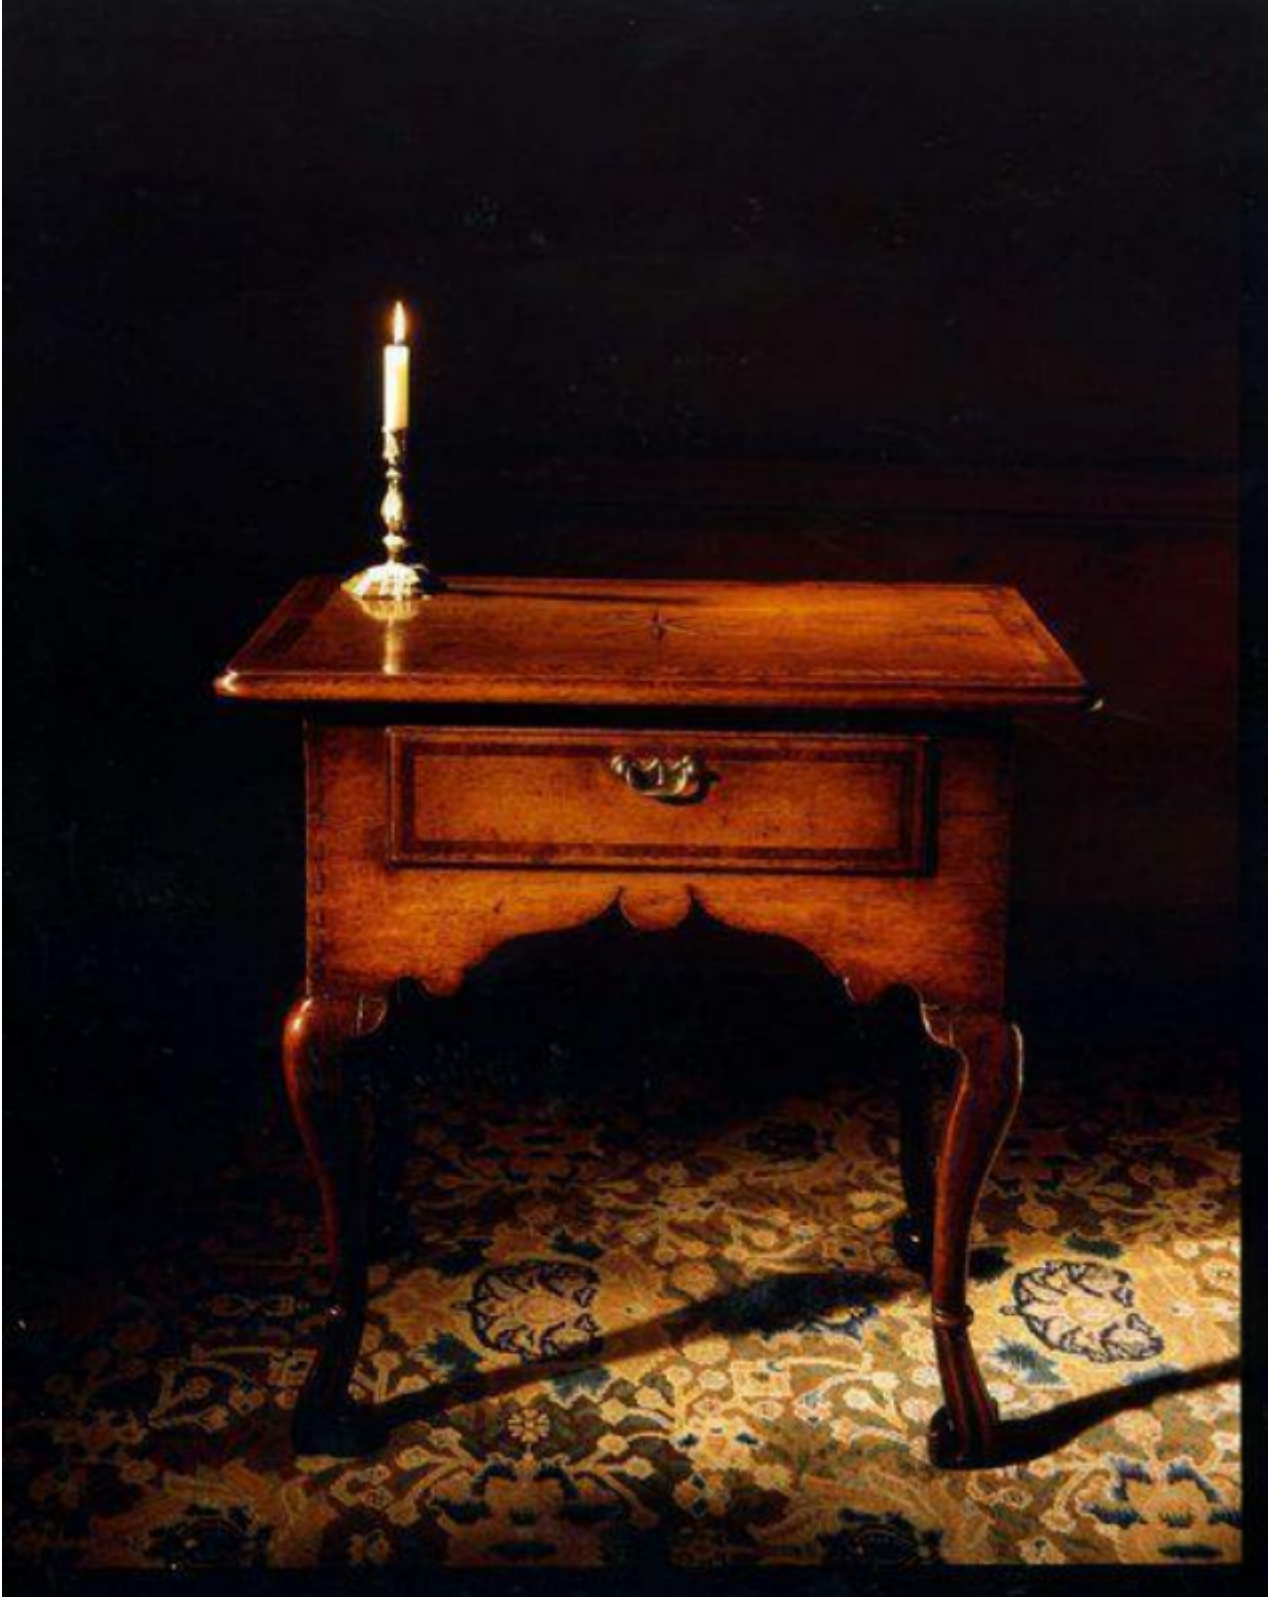

A rare, early-18th century, oak sidetable with fruitwood inlay and a starburst on braganza feet

Sold

REF: 10515