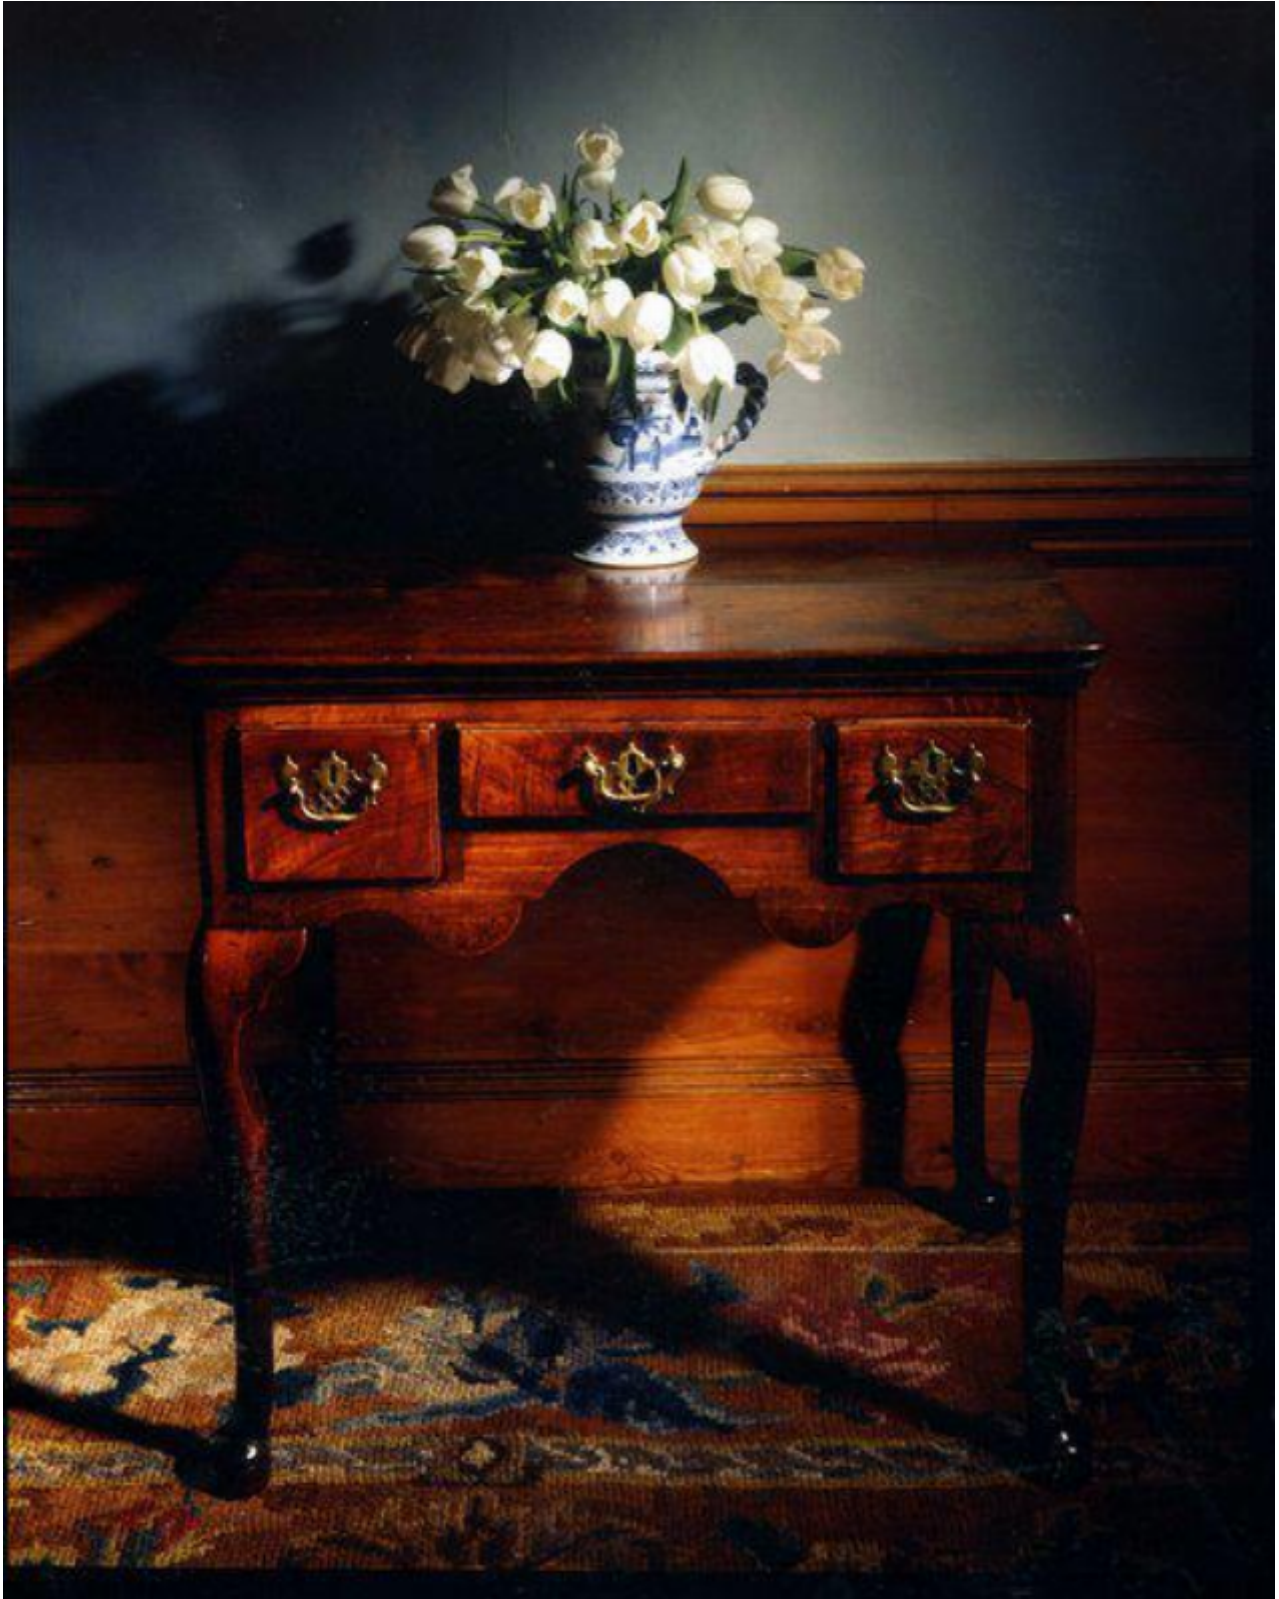

A mid-18th century, walnut lowboy

Sold

REF: 10518

Description