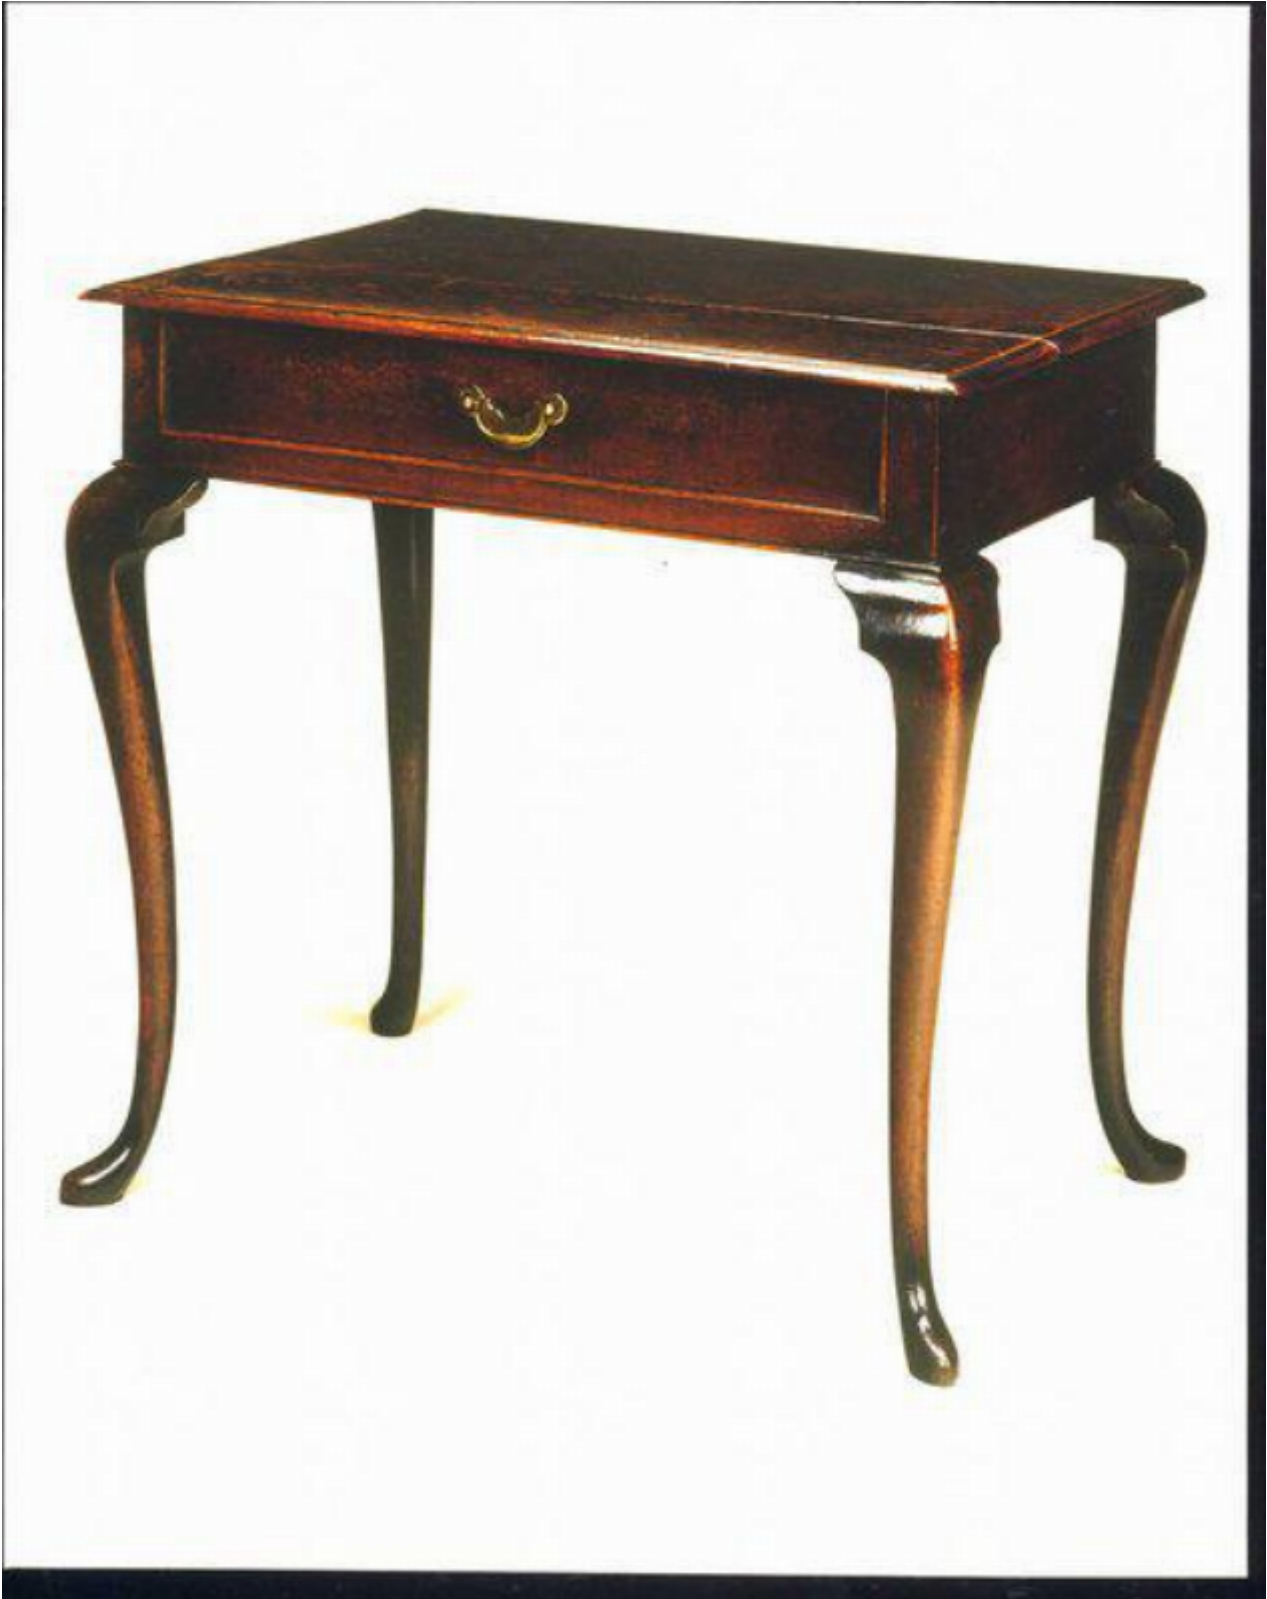

A fine Queen Anne side table

Sold

REF: 10504

Height: 69 cm (27.2")

Width: 71 cm (28")

Depth: 50 cm (19.7")

## Description

Plank top with moulded edge above a single frieze drawer with original brass handle. Standing on cabriole legs with plain hoof feet. Excellent original colour and patination. Old repair to small section of cabriole leg moulding. English, circa 1710.