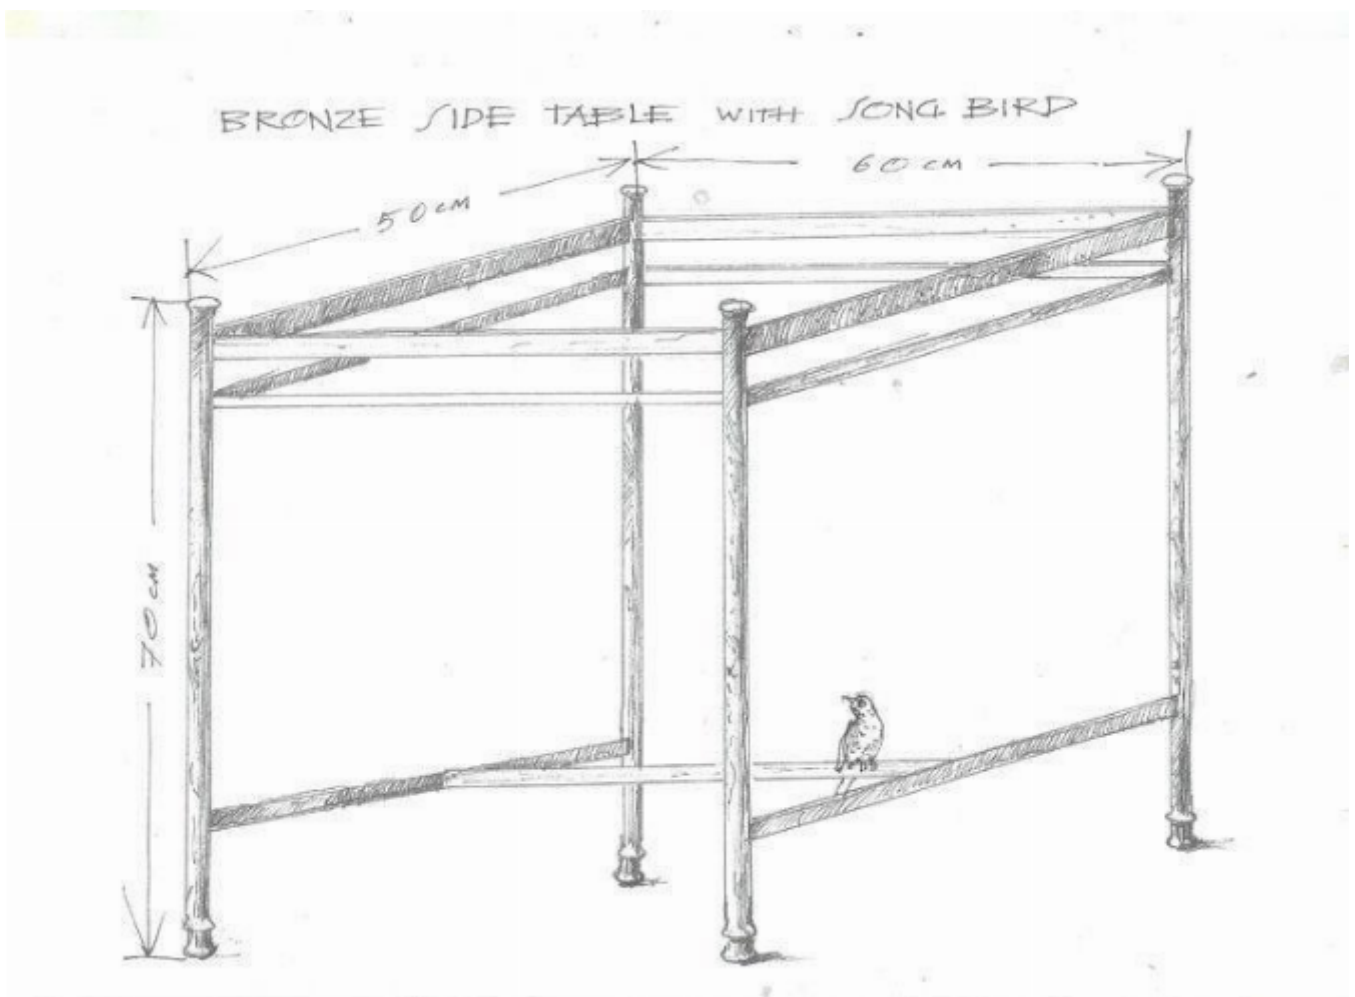

A custom-made, bronze, sidetable with songbird

Sold

REF: 11090

## Description