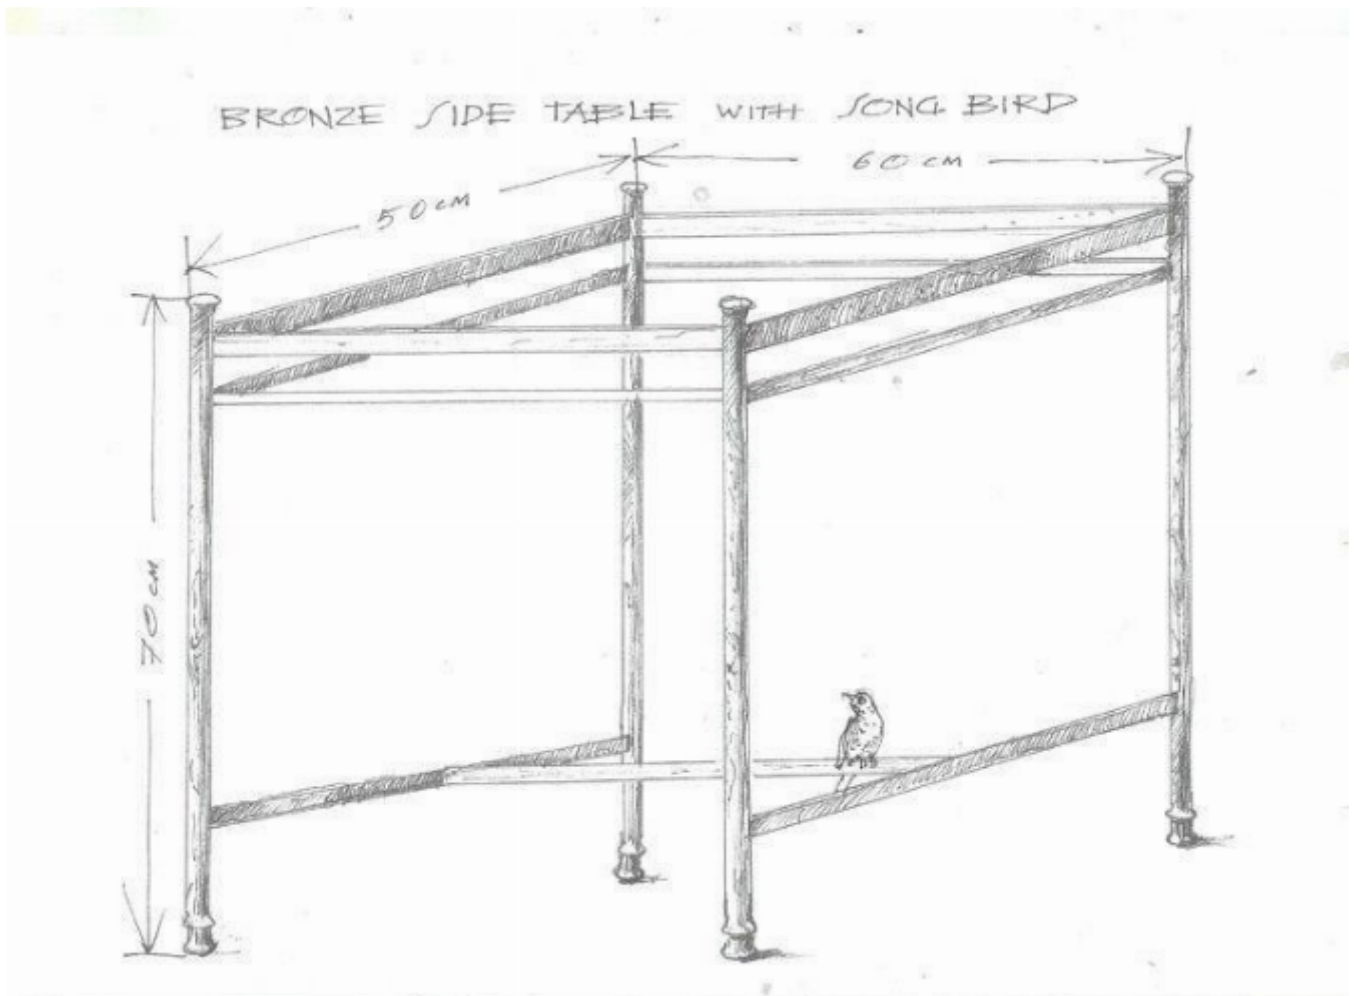

A custom-made, bronze, sidetable with songbird

Sold

REF: 11090

## Description