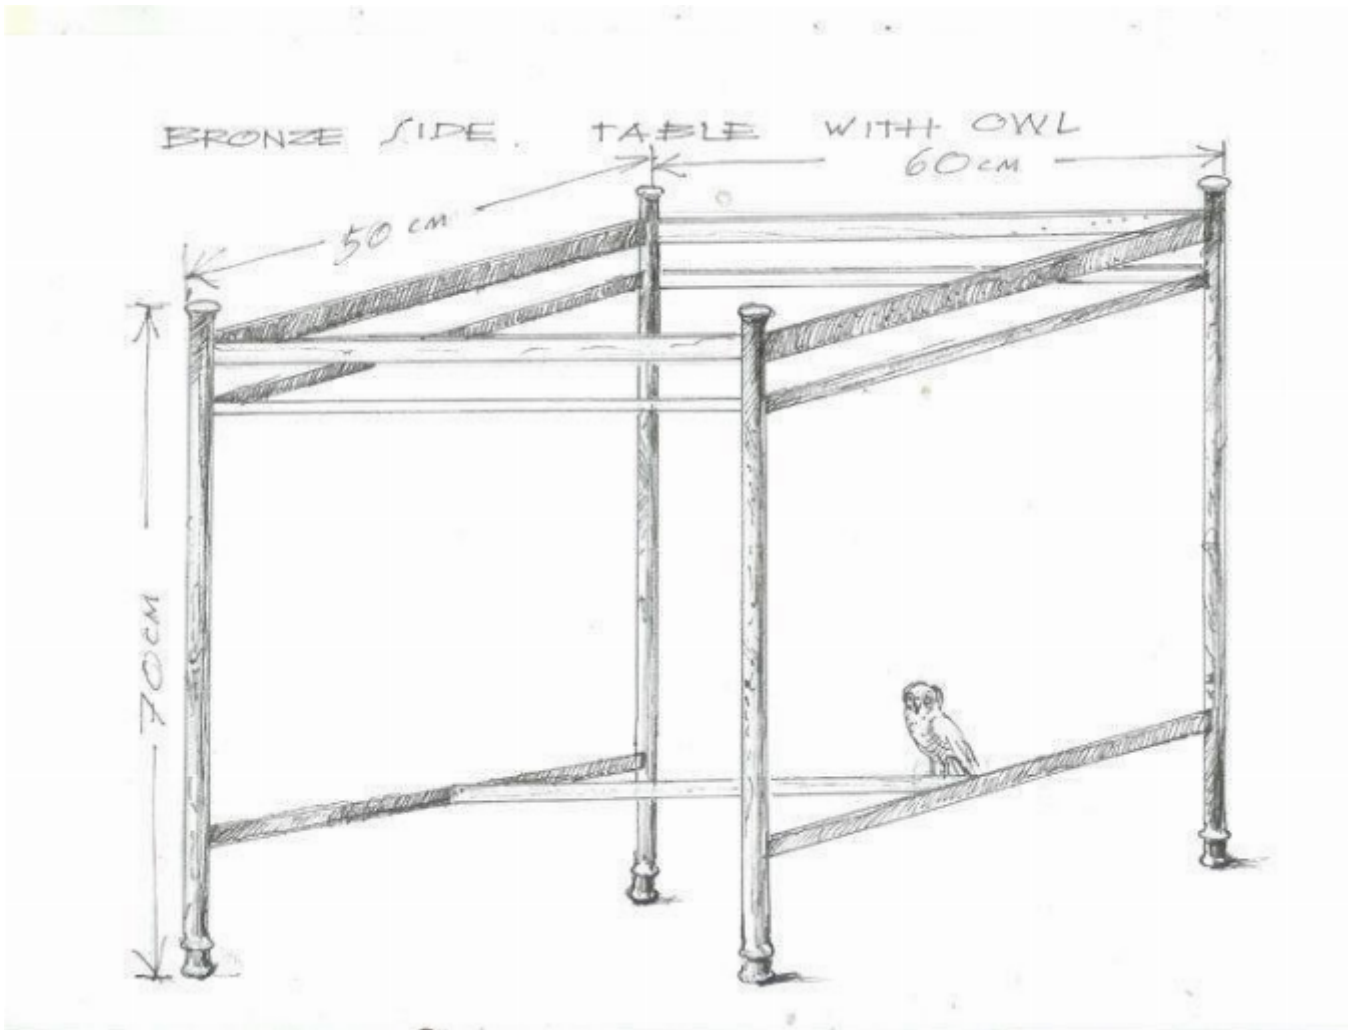

A custom-made, bronze, sidetable with owl

Sold

REF: 11089

Description