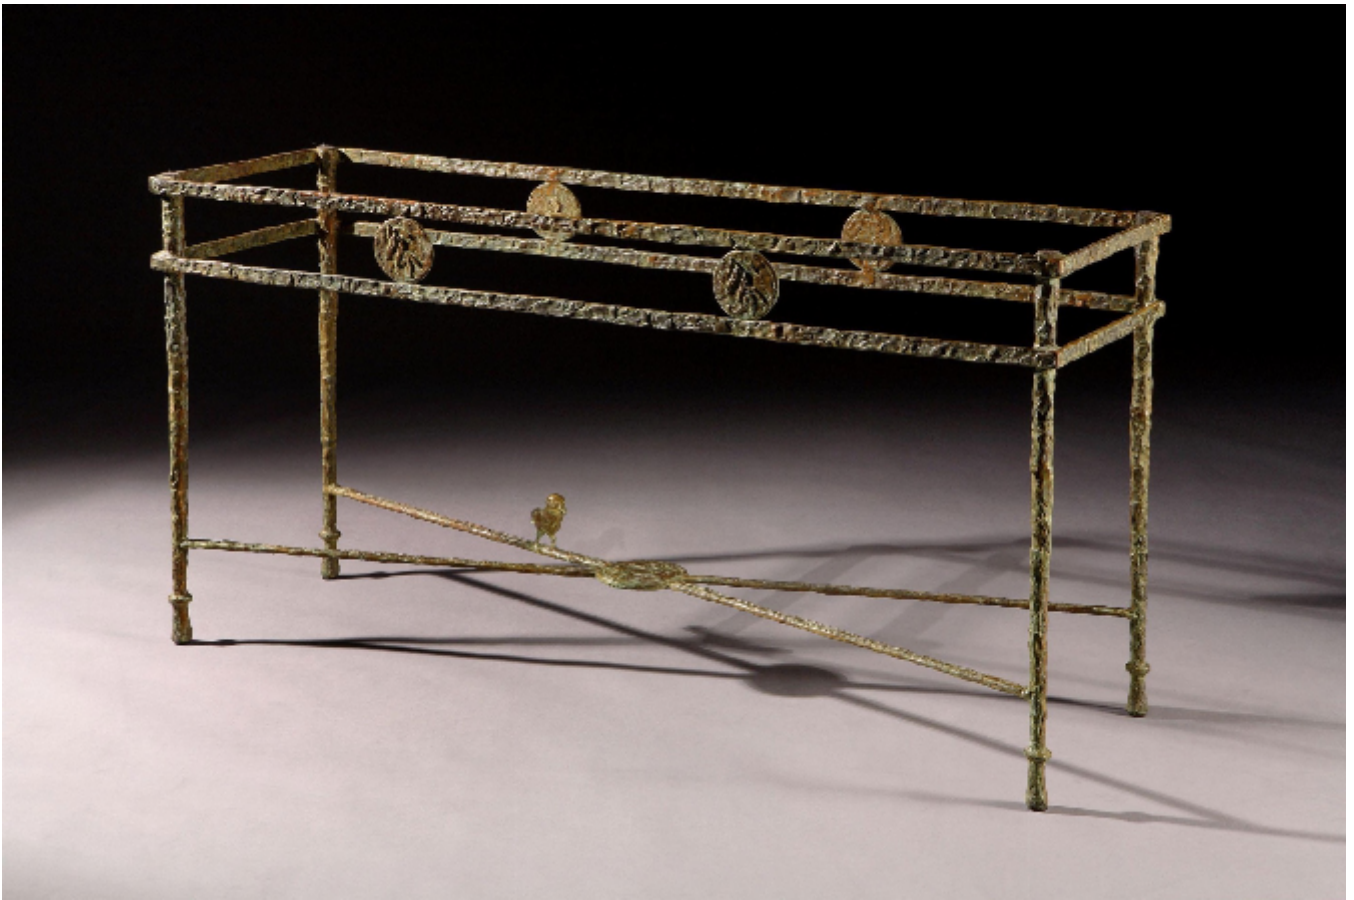

Unique, large bronze console table with songbird

Sold

REF: 10786

Height: 74 cm (29.1")

Width: 144 cm (56.7")

Depth: 44 cm (17.3")

Description