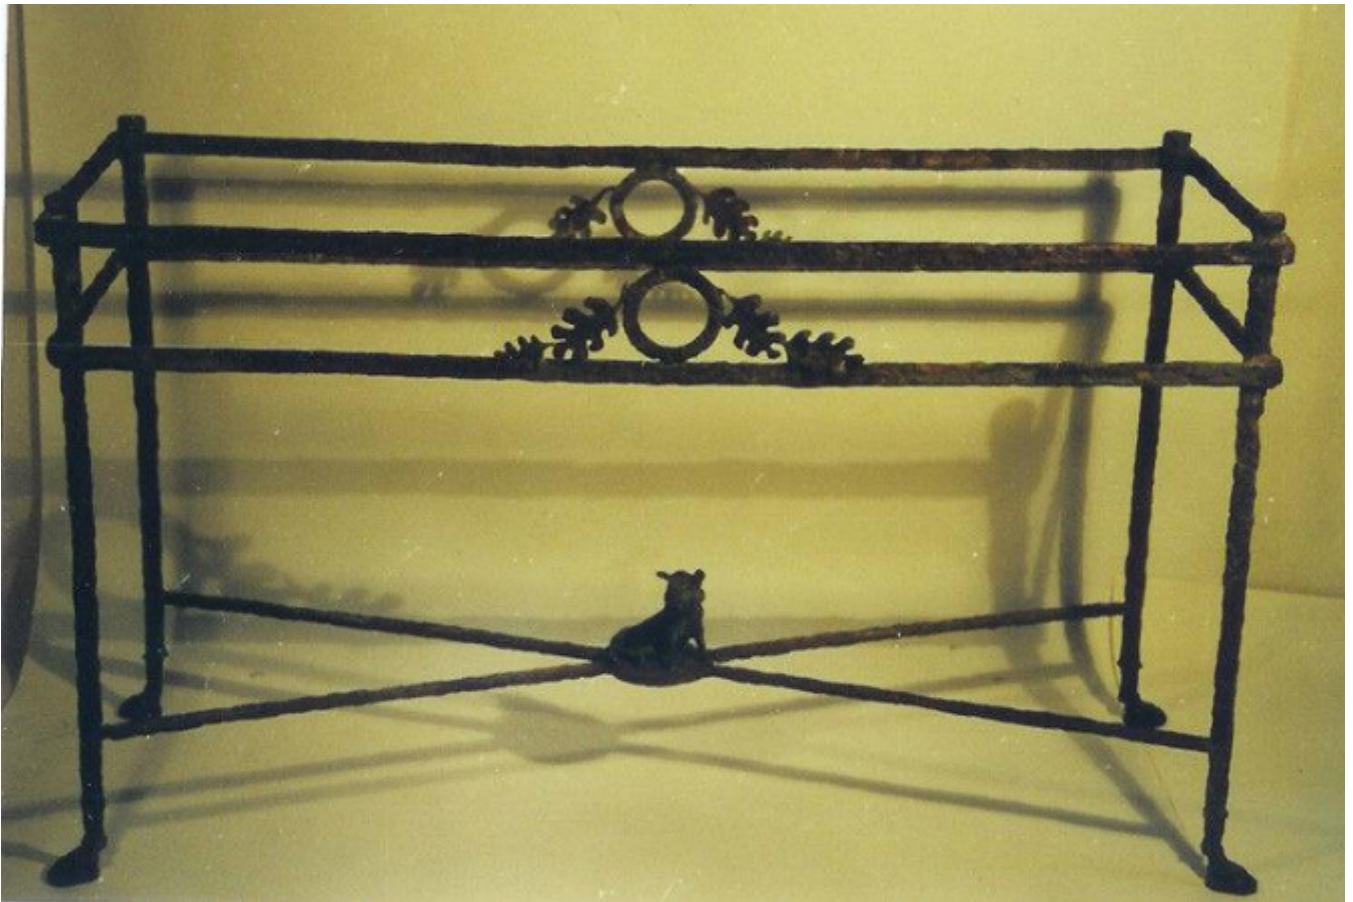

A custome-made, bronze console table with wild boar

Sold

REF: 11074

Description