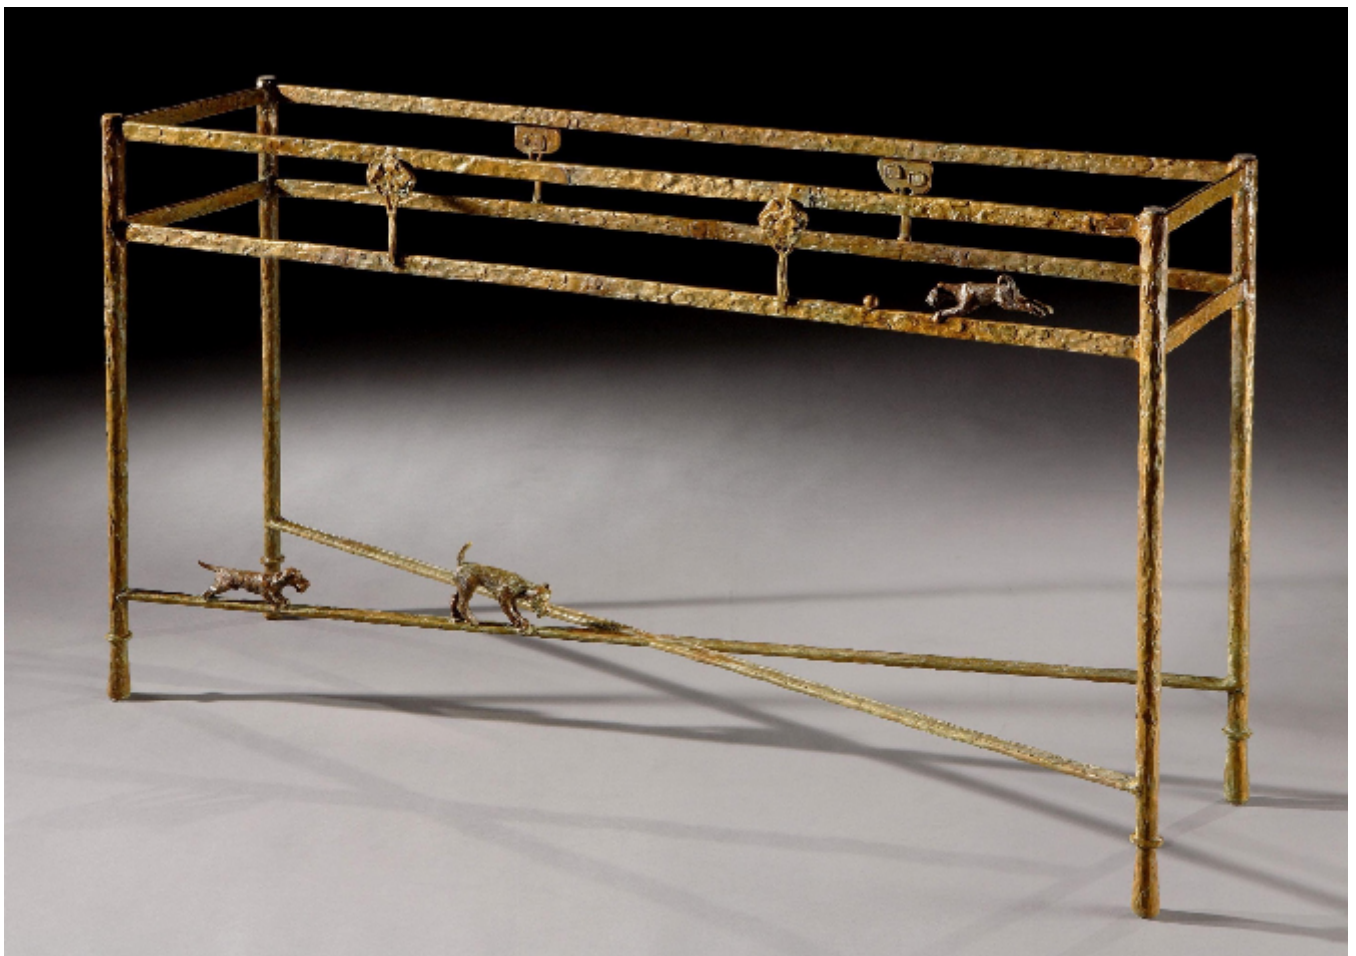

A custom made, unique, bronze, console table for an apartment in the Carlyle Hotel, NY, inspired by the Ludwig Bemelman's murals in the Bemelan's Bar

Sold

REF: 10823

Description

This console is for an apartment in Manhattan close to Central Park. It is inspired by the Bemelman's murals and the client's own dogs