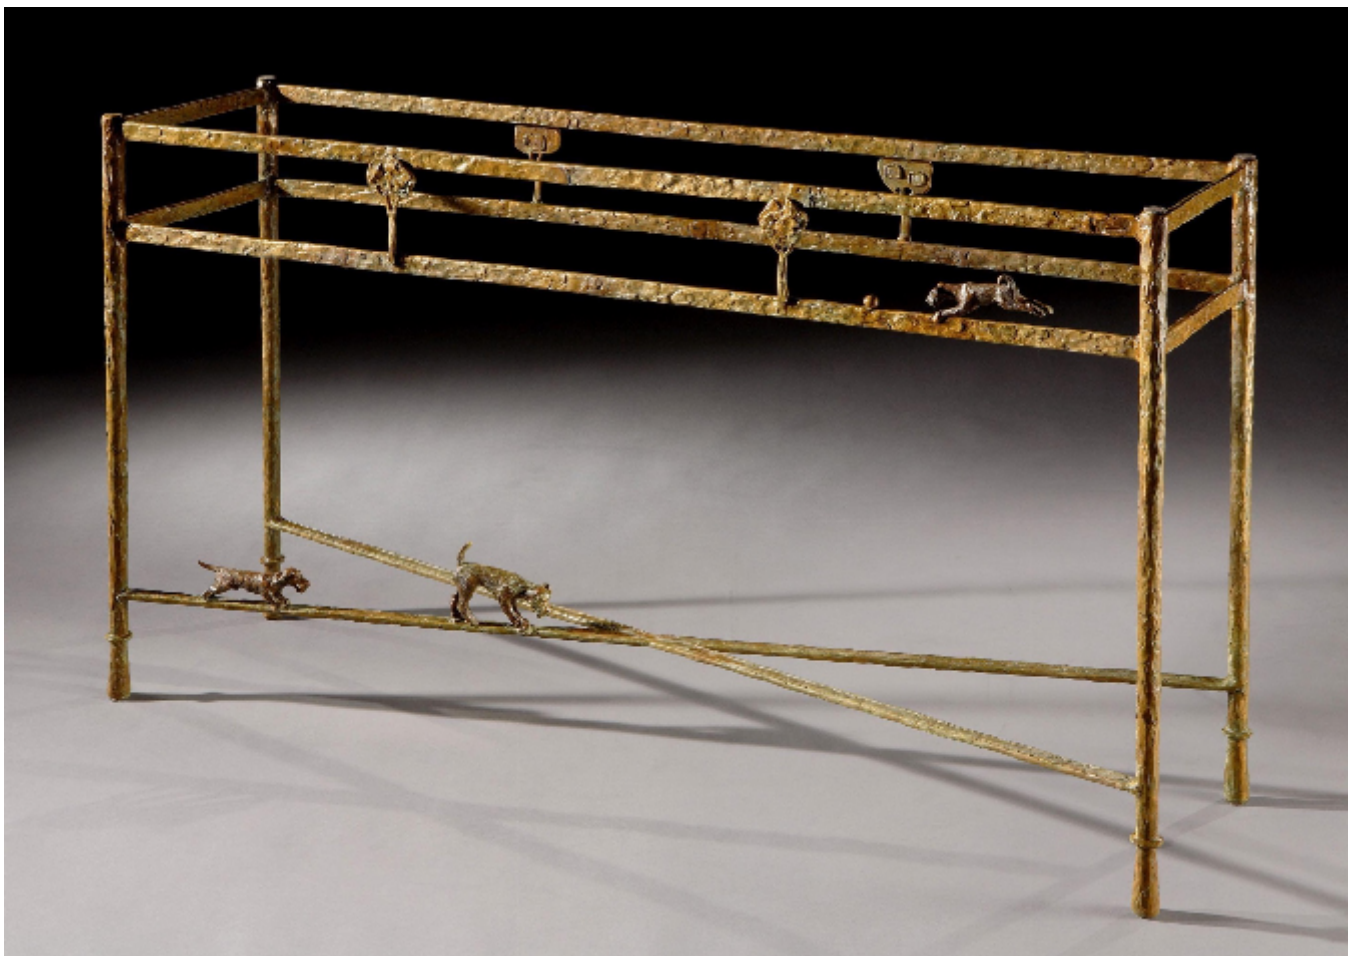

A custom made, unique, bronze, console table for an apartment in the Carlyle Hotel, NY, inspired by the Ludwig Bemelman's murals in the Bemelan's Bar

Sold

REF: 10823

## Description

This console is for an apartment in Manhattan close to Central Park. It is inspired by the Bemelman's murals and the client's own dogs