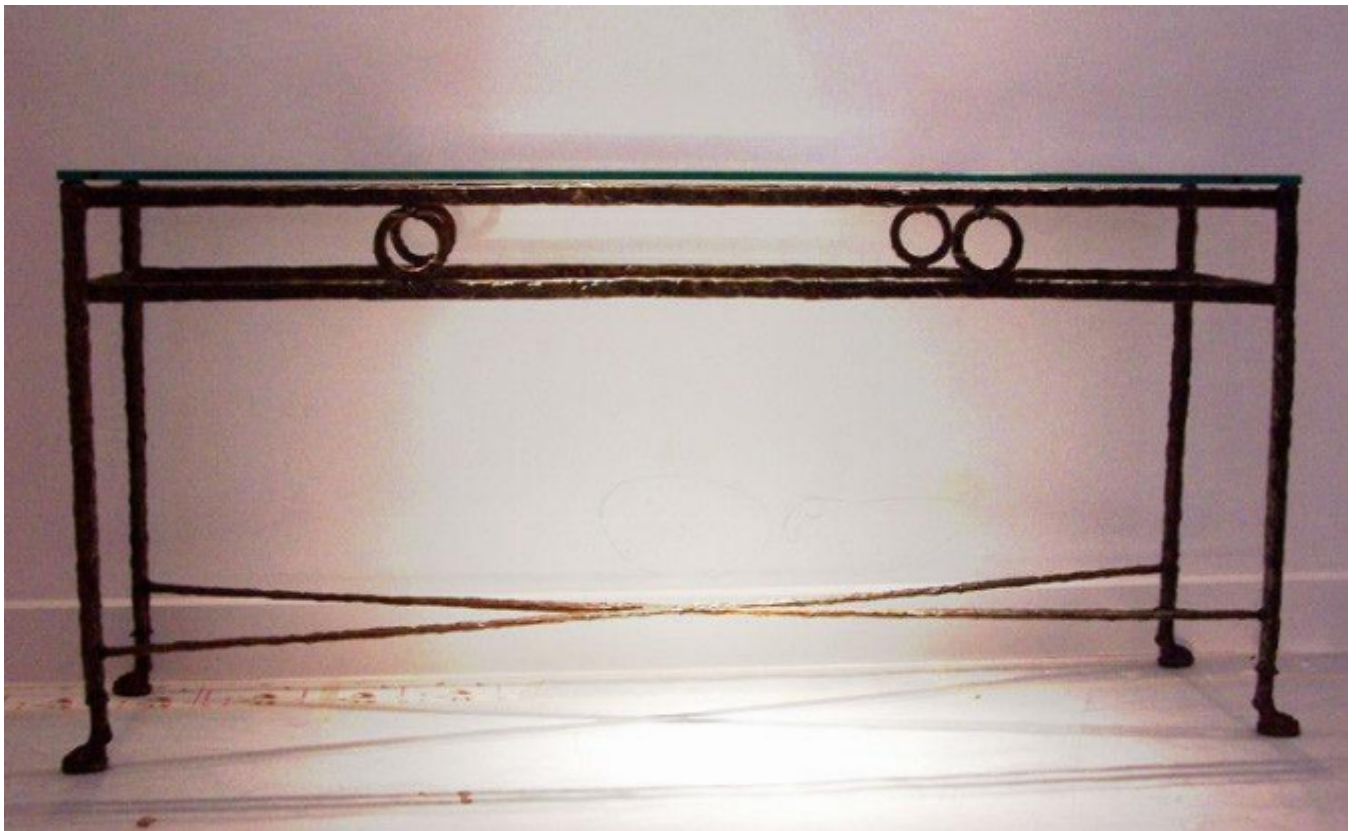

A custom-made, bronze, console with disc frieze

Sold

REF: 11071

Description