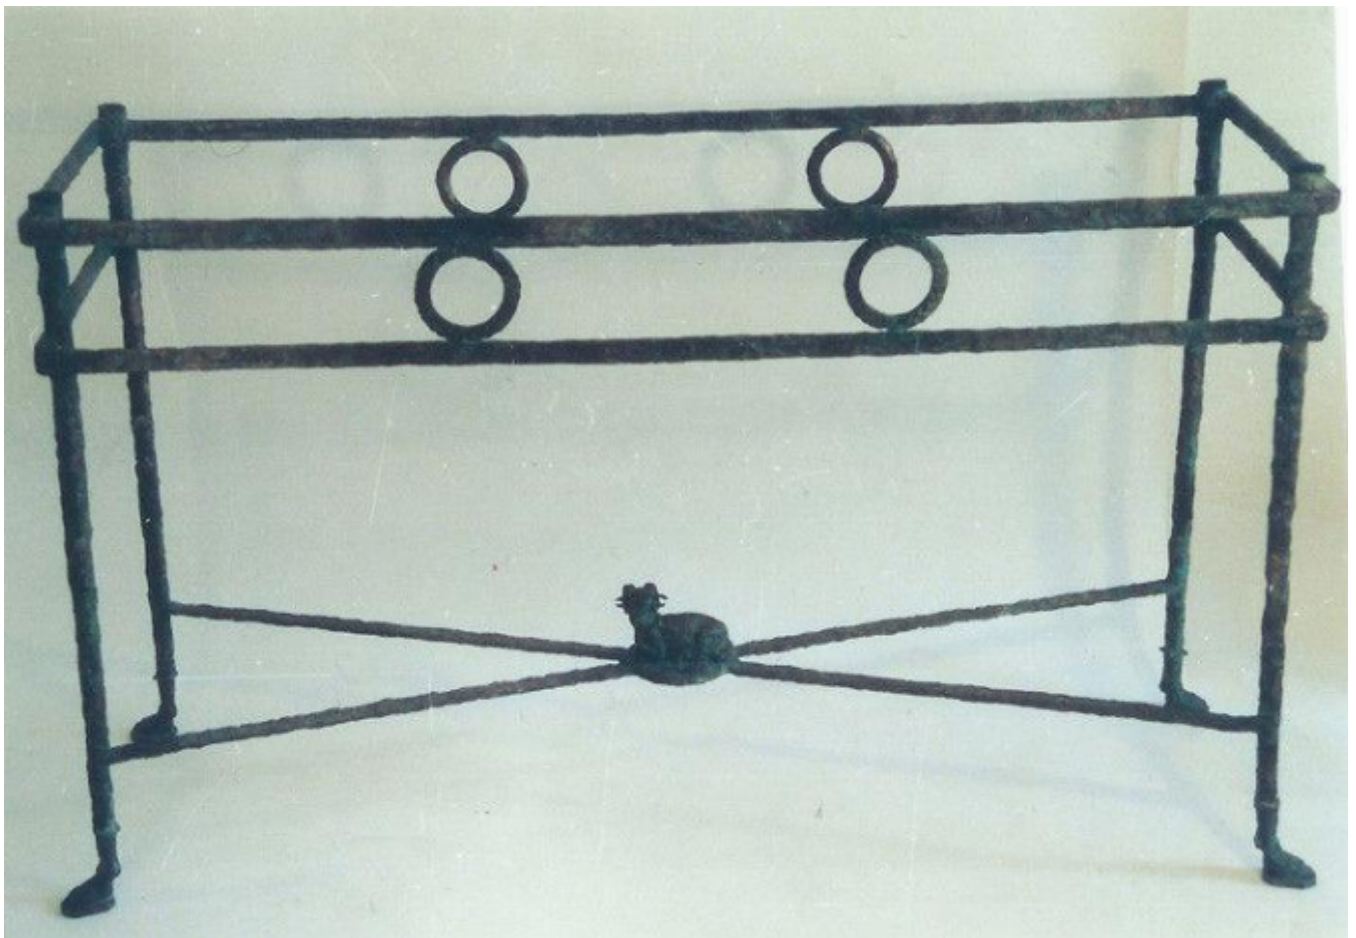

A custom-made, bronze, console table with ram

Sold

REF: 11075

Description