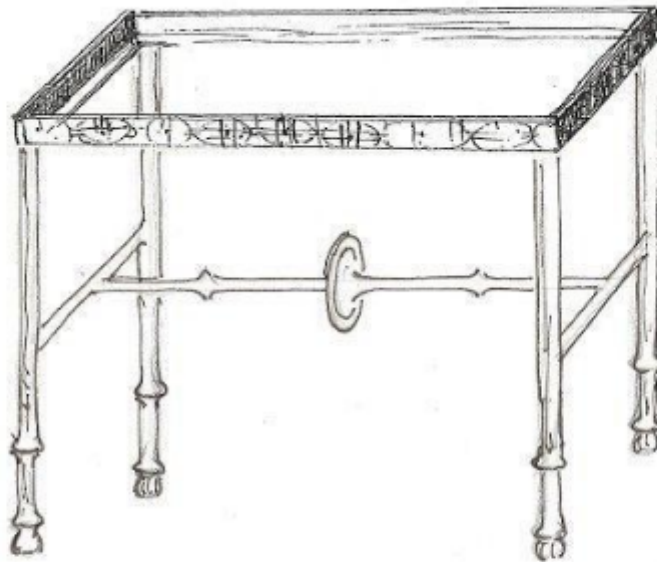

A custom-made, bronze, console table with classical frieze (2015)

Sold

FRIEZE 1

REF: 11062

Description