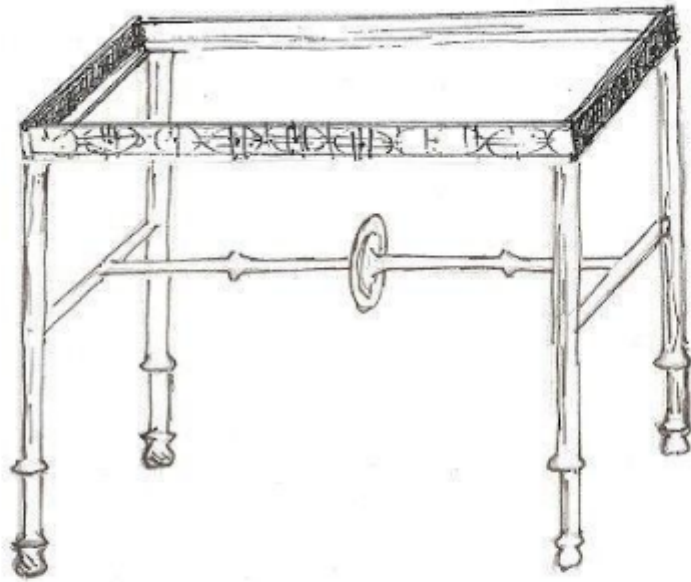

A custom-made, bronze, console table (2015)

Sold

FRIEZE 2

REF: 11063

## Description