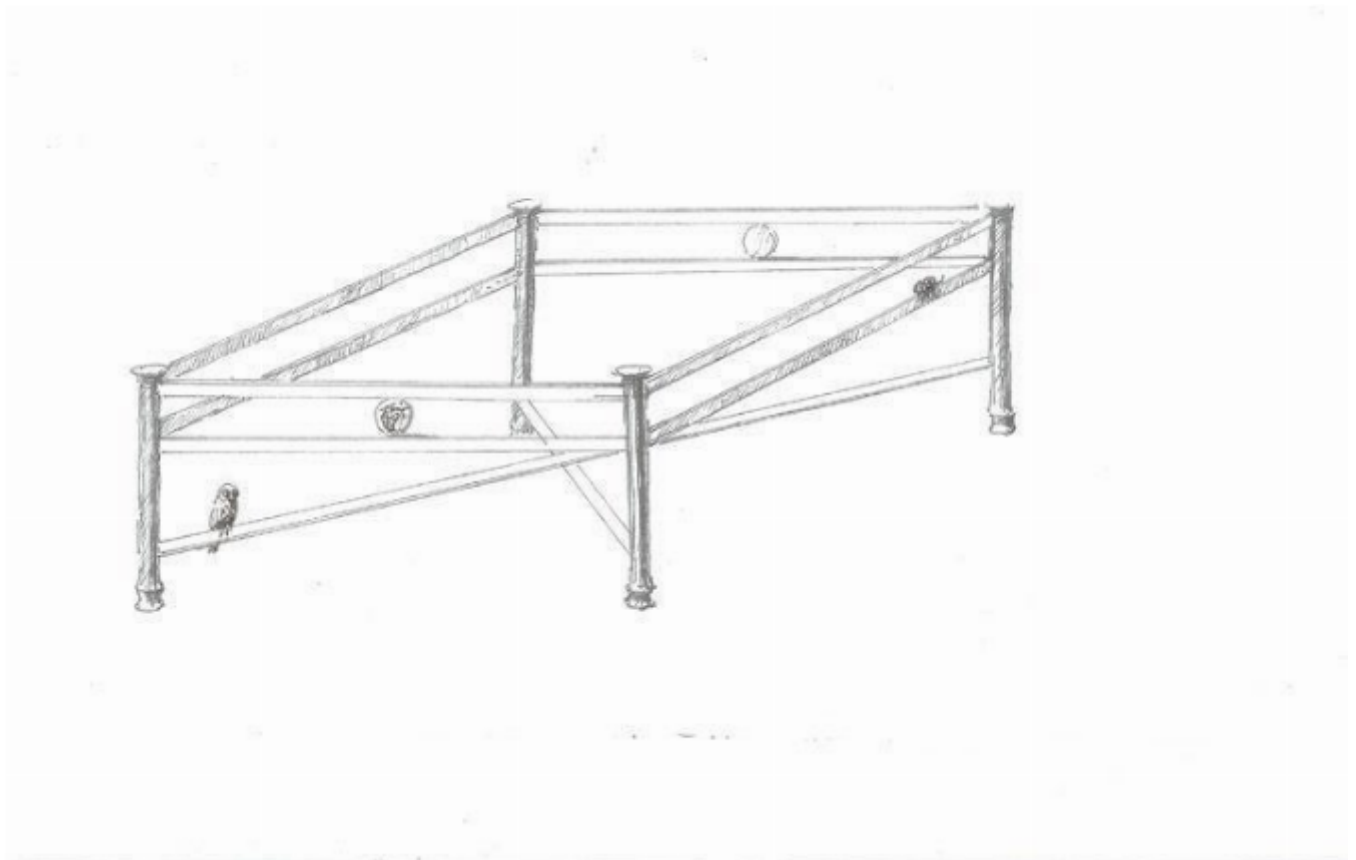

Bronze low table with a sculpted owl and mouse, 2008

Sold

REF: 10770

Description