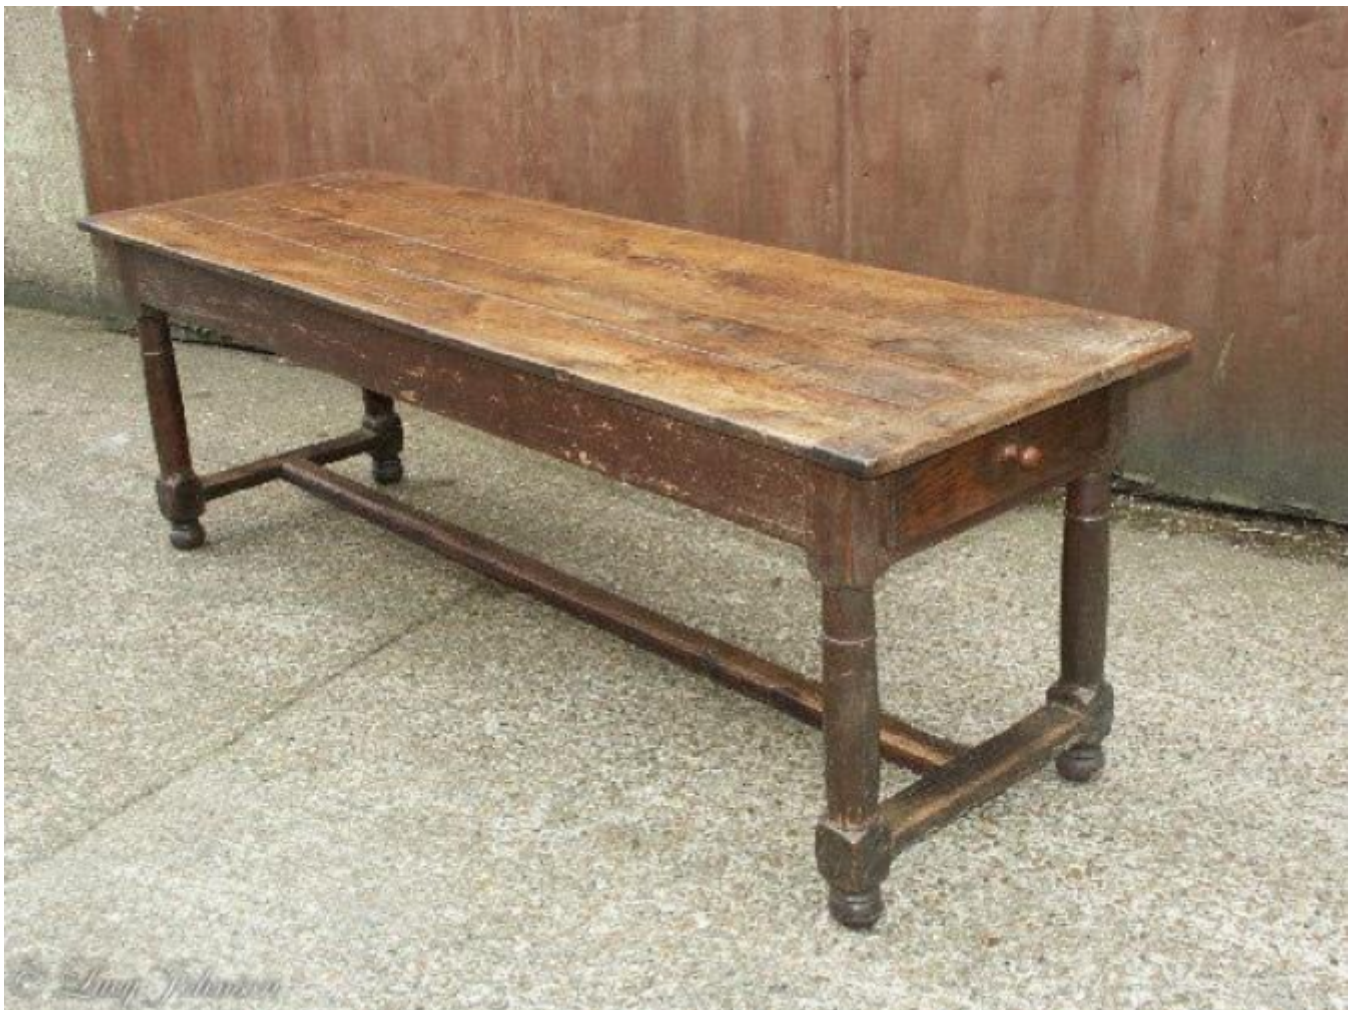

An exceptional, early-18th century oak farmhouse table

Sold

REF: 10098

Height: 76 cm (29.9")

Width: 229 cm (90.2")

Depth: 74 cm (29.1")

Description

The triple, plank top with cleats at either end, with some old patches, and with an exceptional surface. The frieze fitted with drawers at either end, one with its lock and key and the other with a wooden knob. Standing on elegant column turned legs with old repairs to losses joined by an 'h' stretcher. Exceptional colour and patina. Probably French, first quarter of the 18th century.