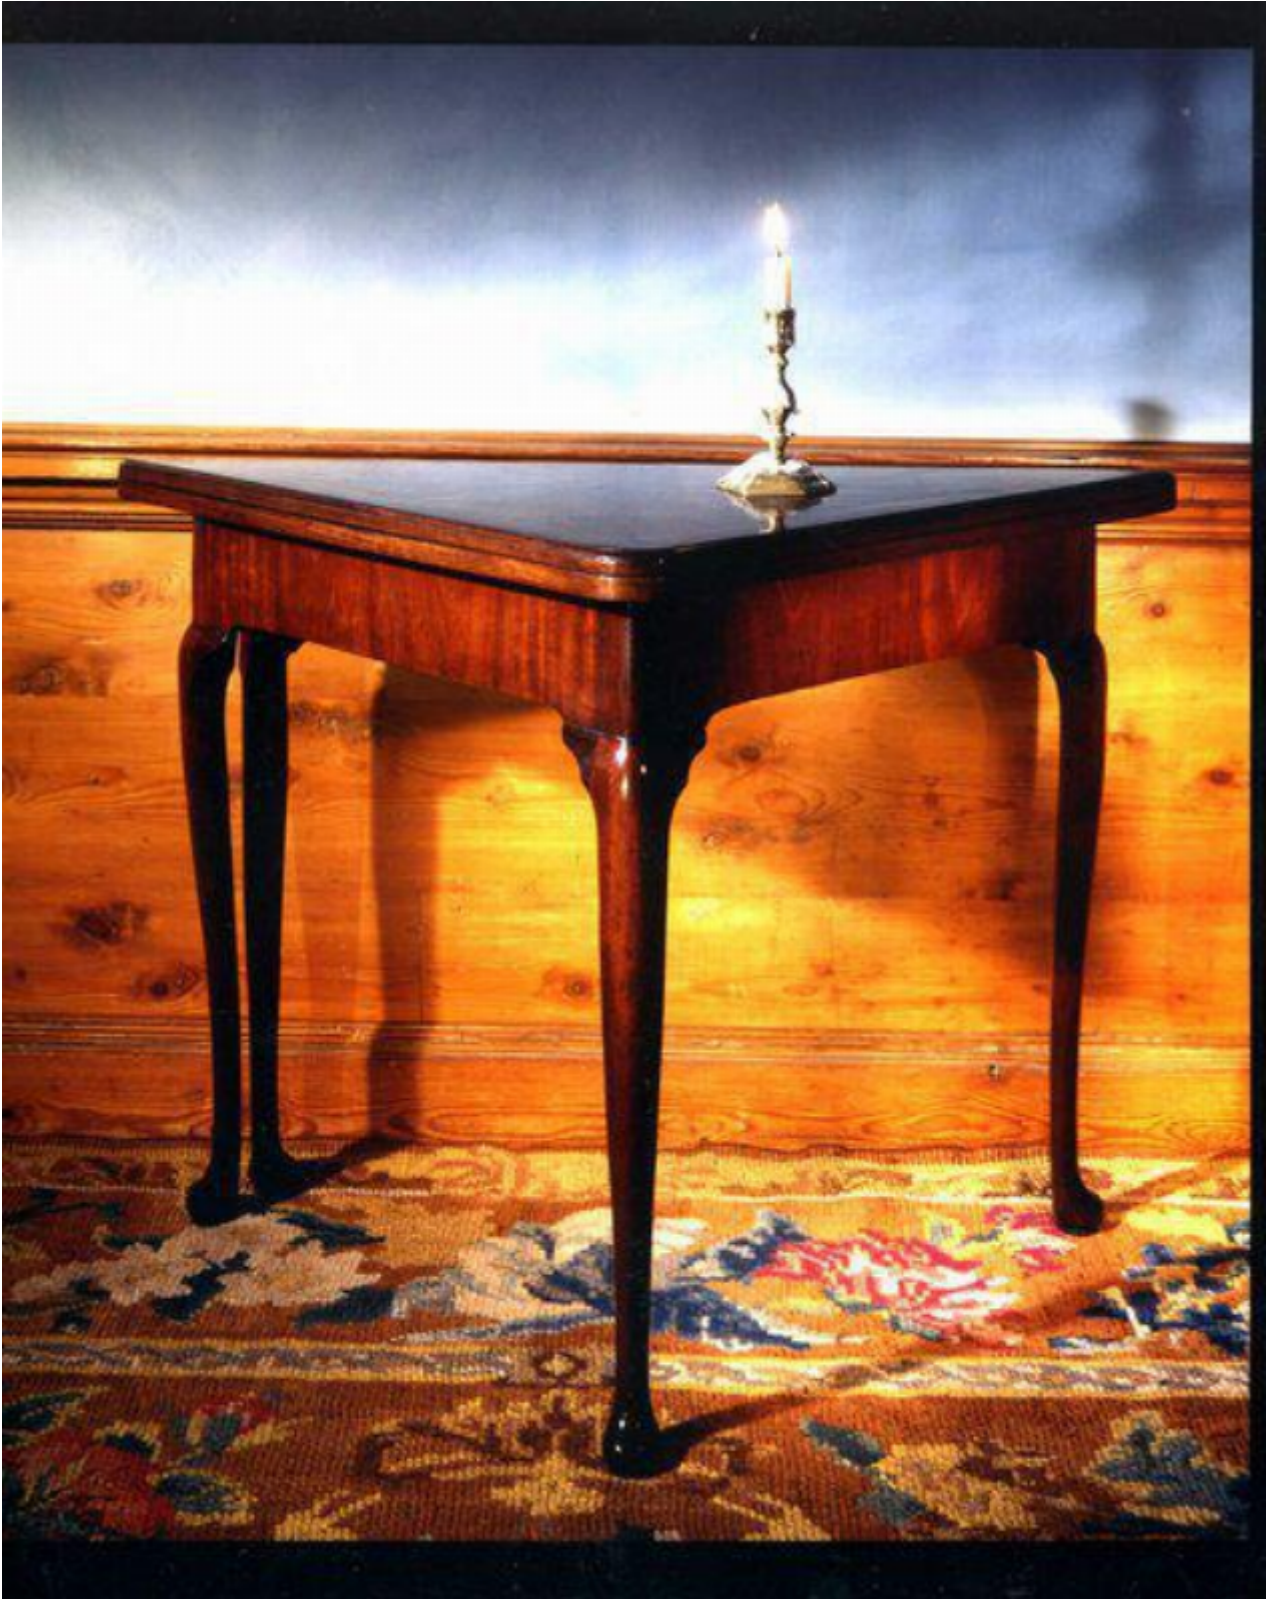

A rare, mid-18th century, mahogany, card table

Sold

REF: 10529

Description