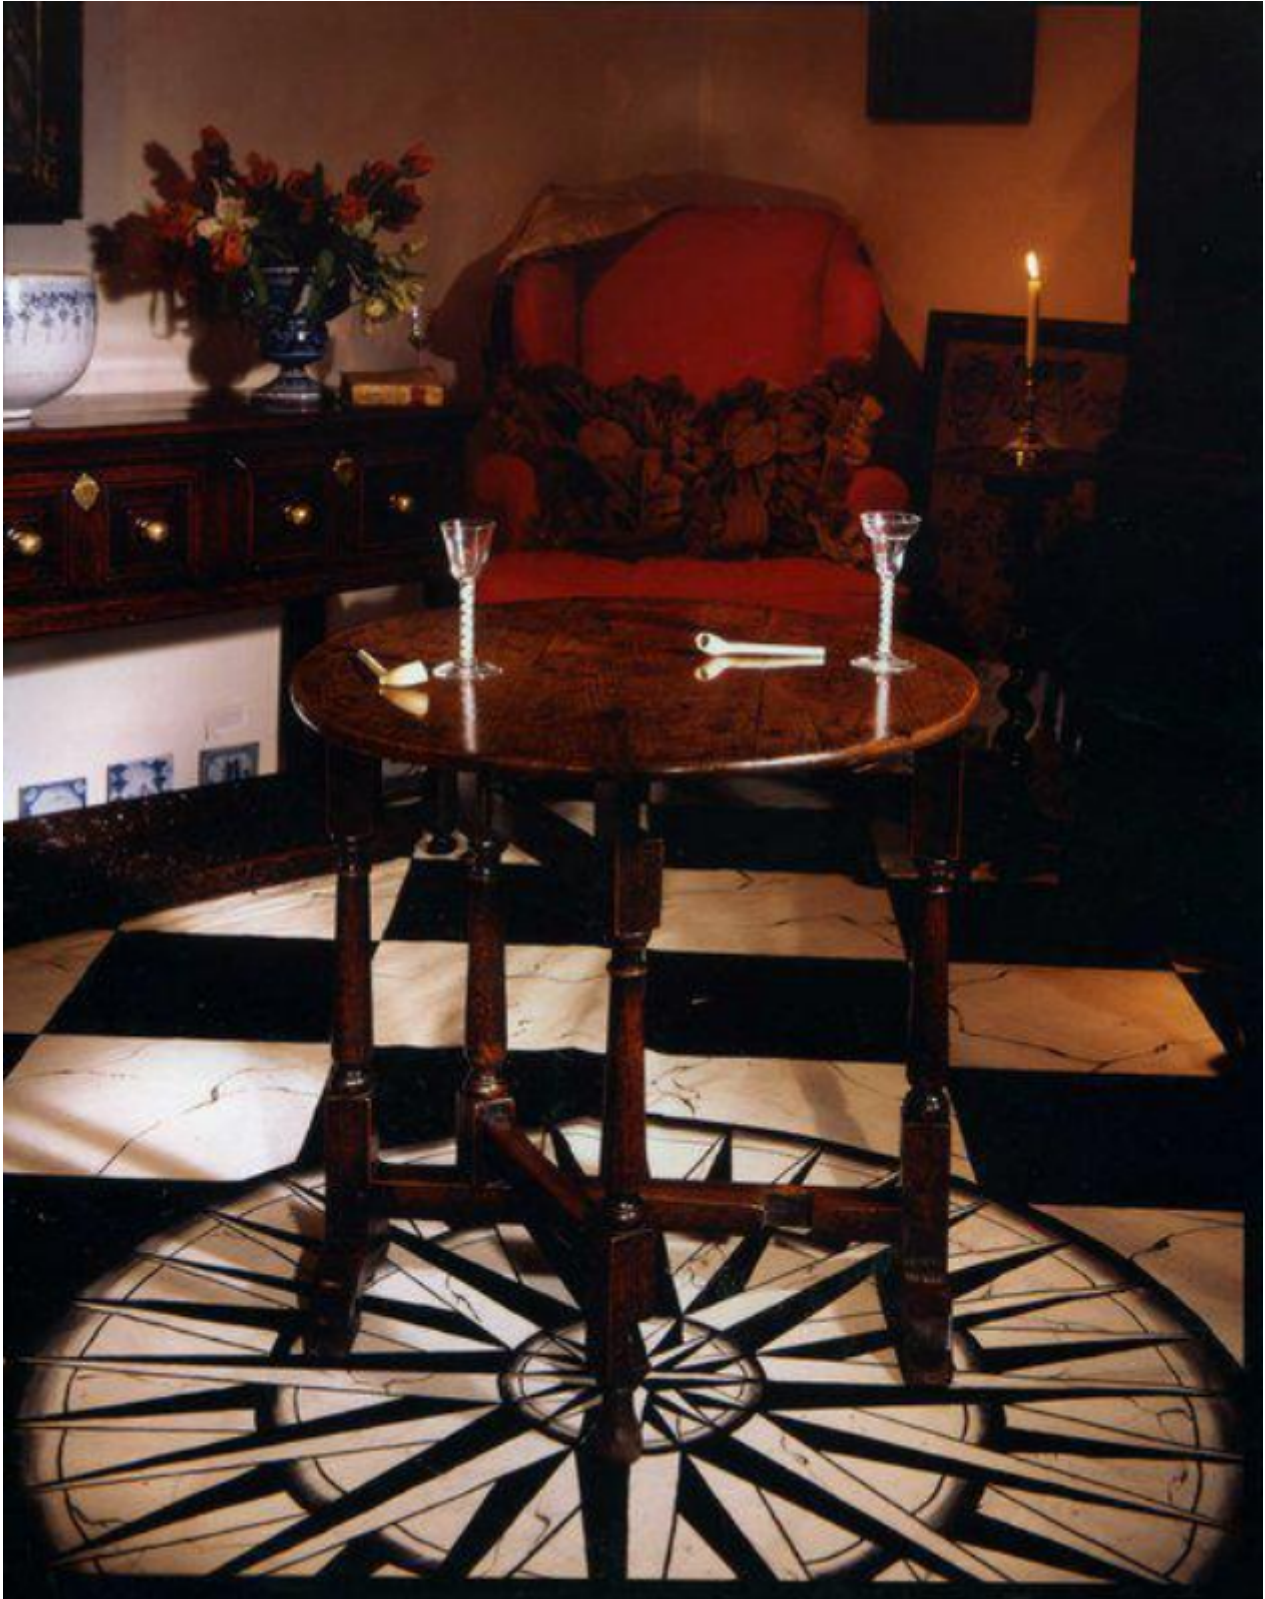

A good, mid-18th century, oak, gateleg, coaching, table

Sold

REF: 10492

Height: 69 cm (27.2")

Width: 32 cm (12.6")

Depth: 28 cm (11")

## Description

The oval, plank, tilt-top in three sections, supported by later, period, hinges and re-inforcements. The base with turned legs and single-gate standing on a trestle base. Excellent original colour and patina. English, first quarter of the 18th century. 61081121