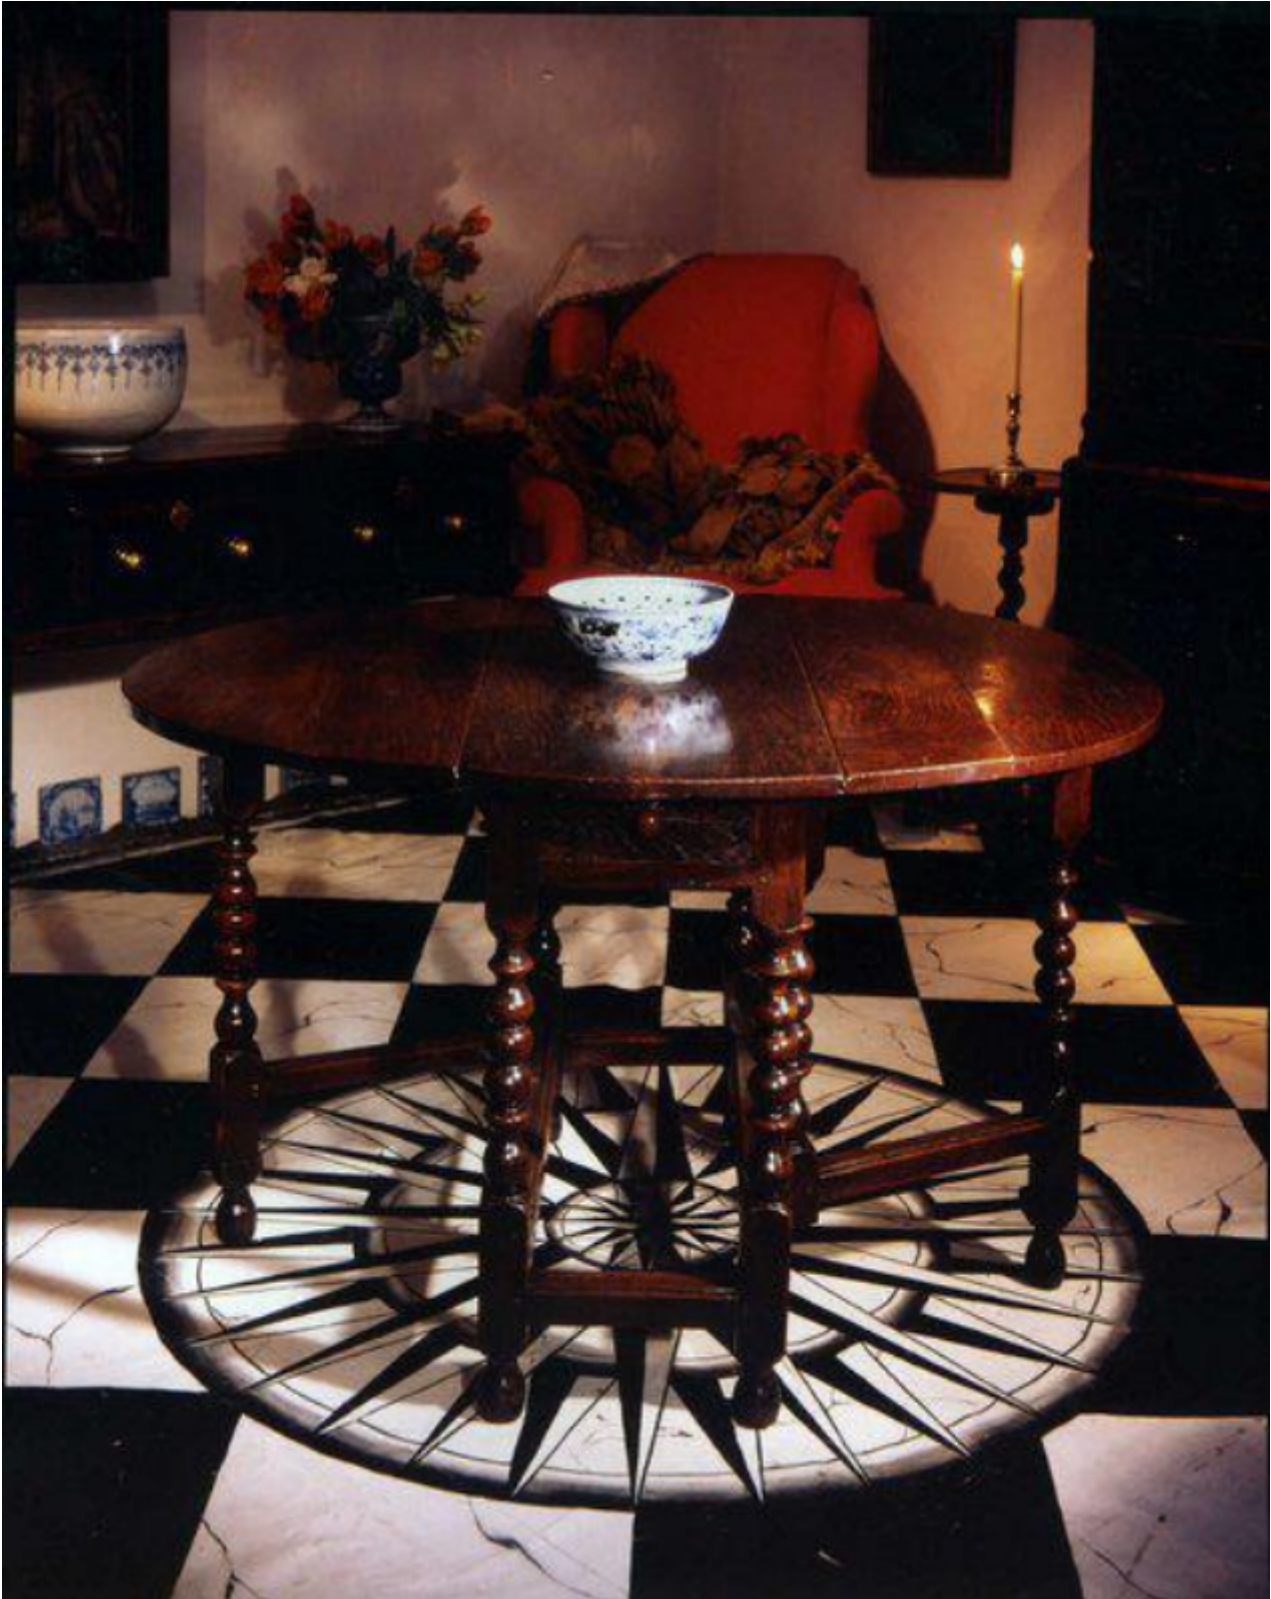

A good, late-17th century oak gateleg table

Sold

REF: 10494