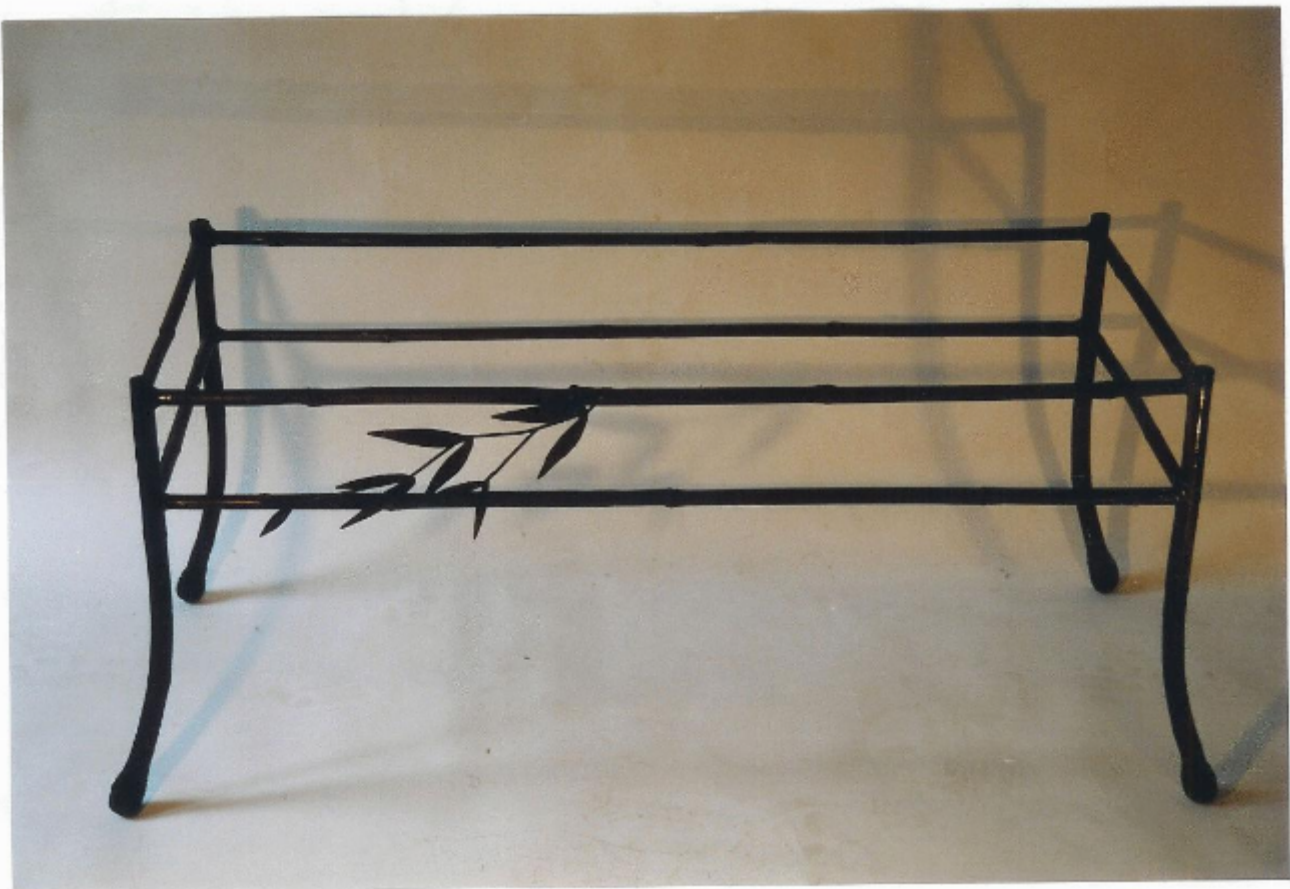

A custom-made, low, bronze table with stylised bamboo leaf

Sold

REF: 10958

Description