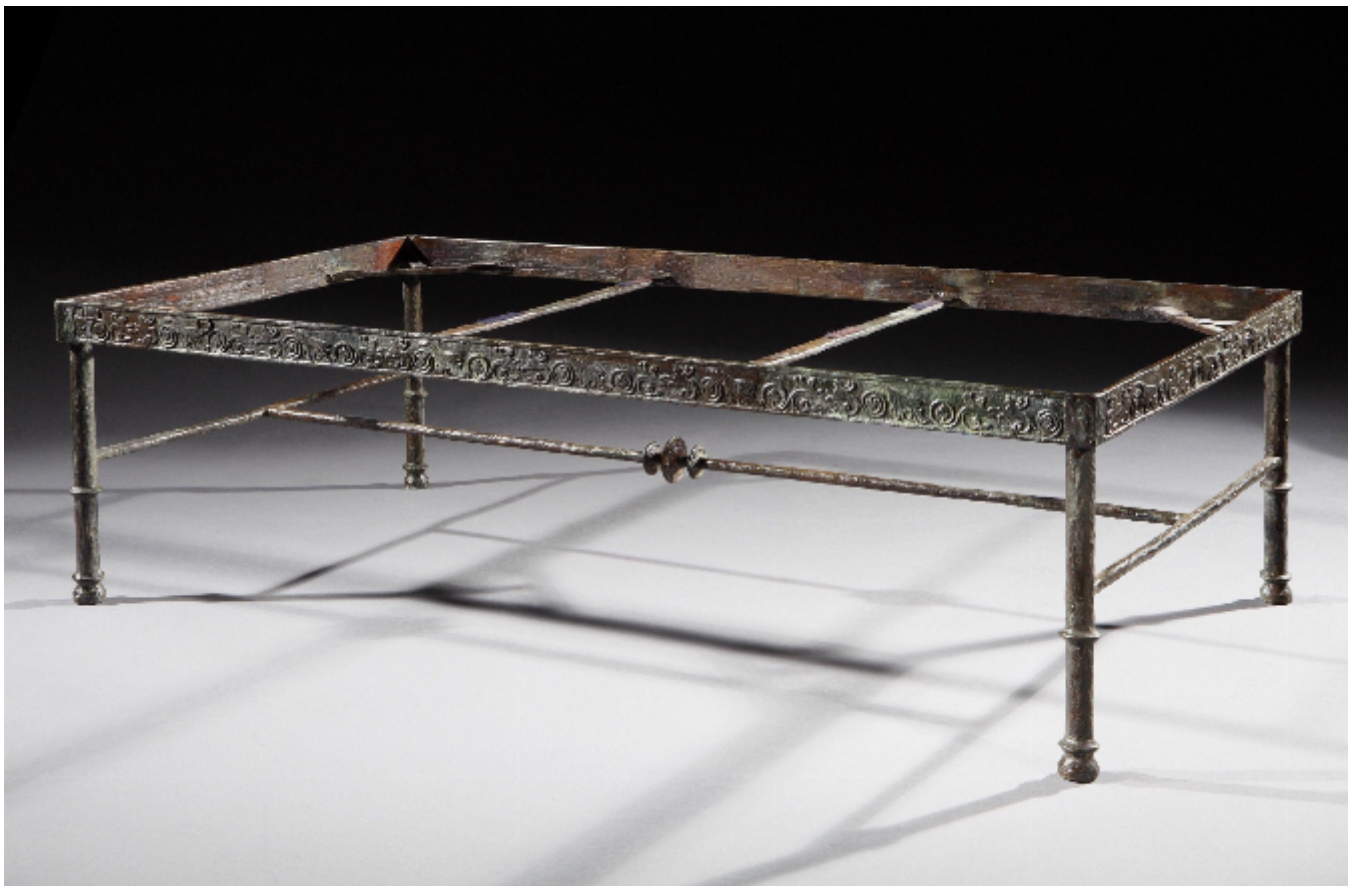

A commissioned, bronze, low, table incorporating a frieze of Achaemenid griffins & acanthus leaves

Sold

REF: 11029

## Description