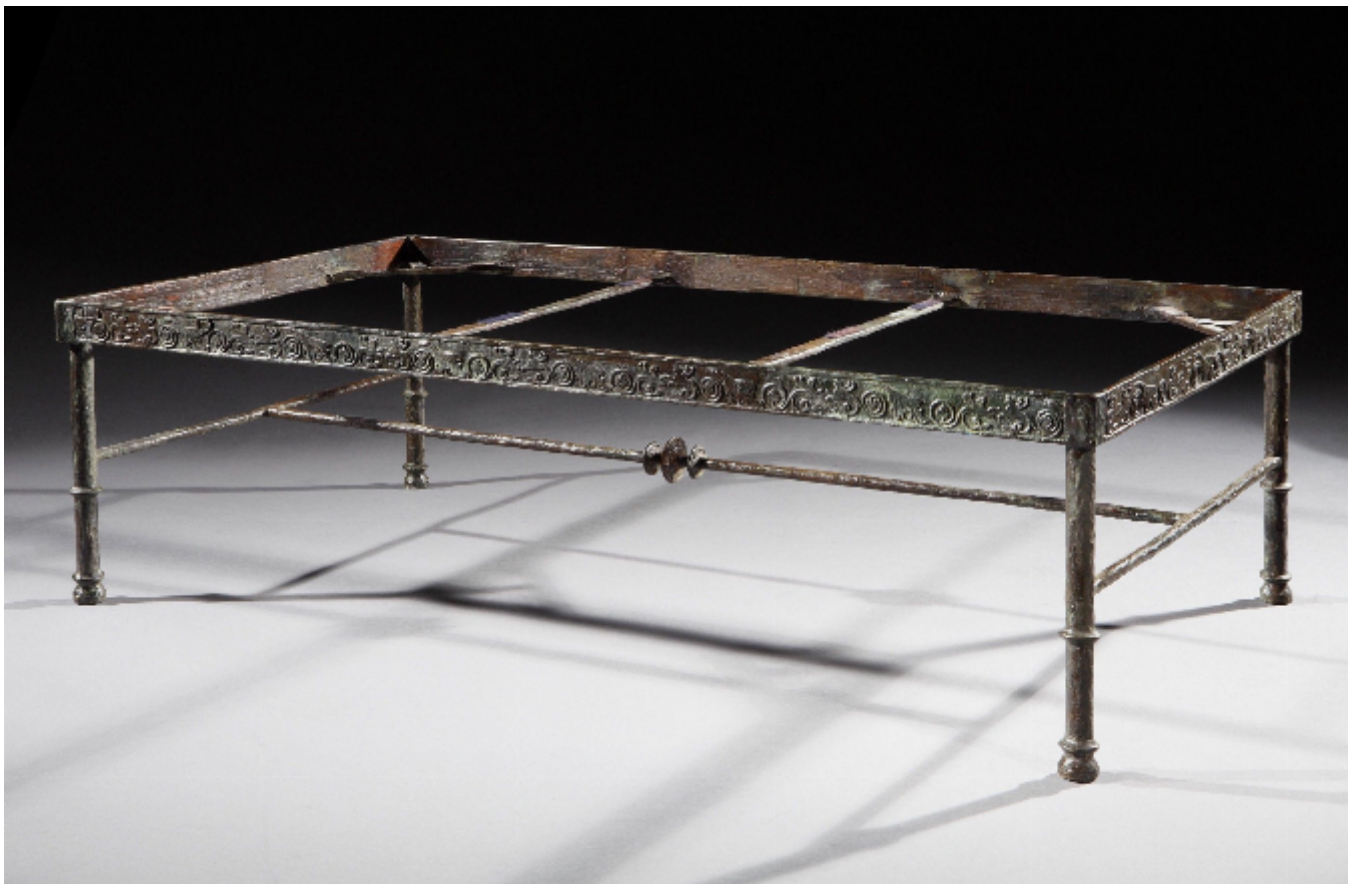

A commissioned, bronze, low, table incorporating a frieze of Achaemenid griffins & acanthus leaves

Sold

REF: 11029

Description