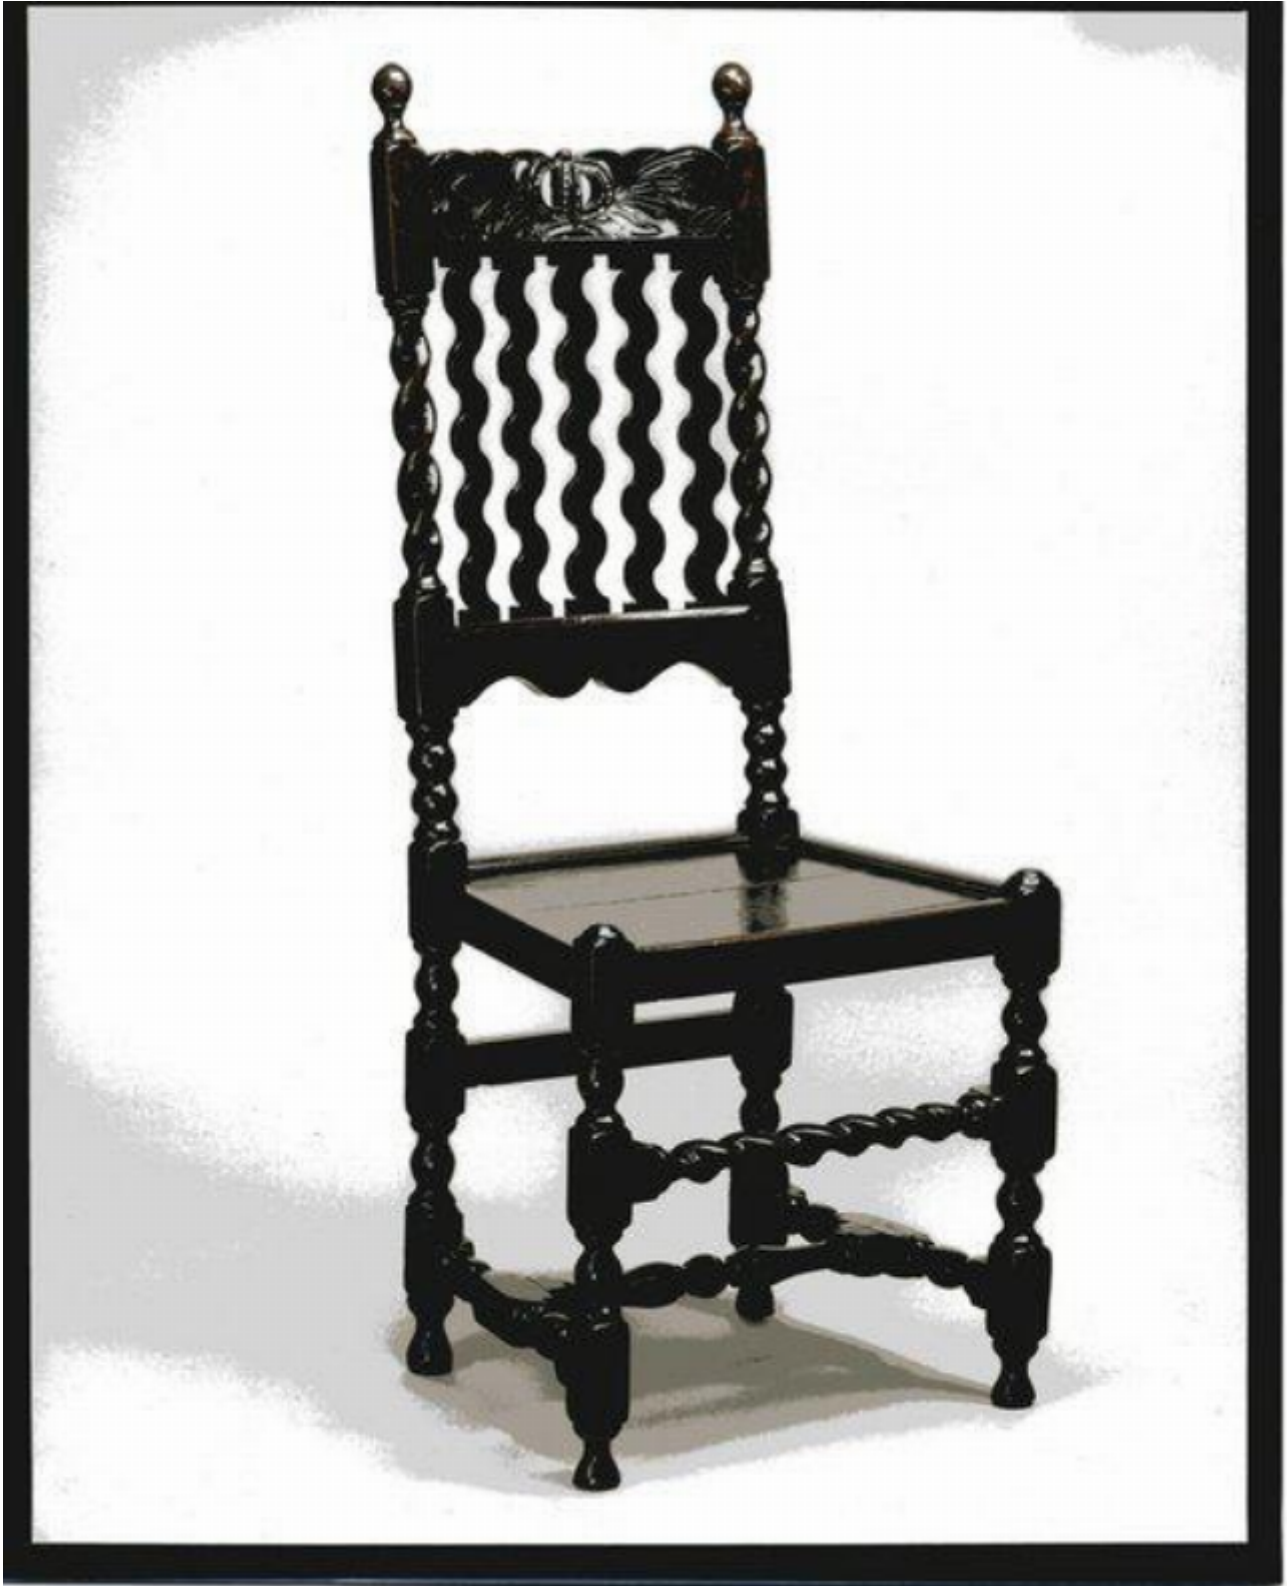

A rare, late-17th century, walnut sidechair

Sold

REF: 10471