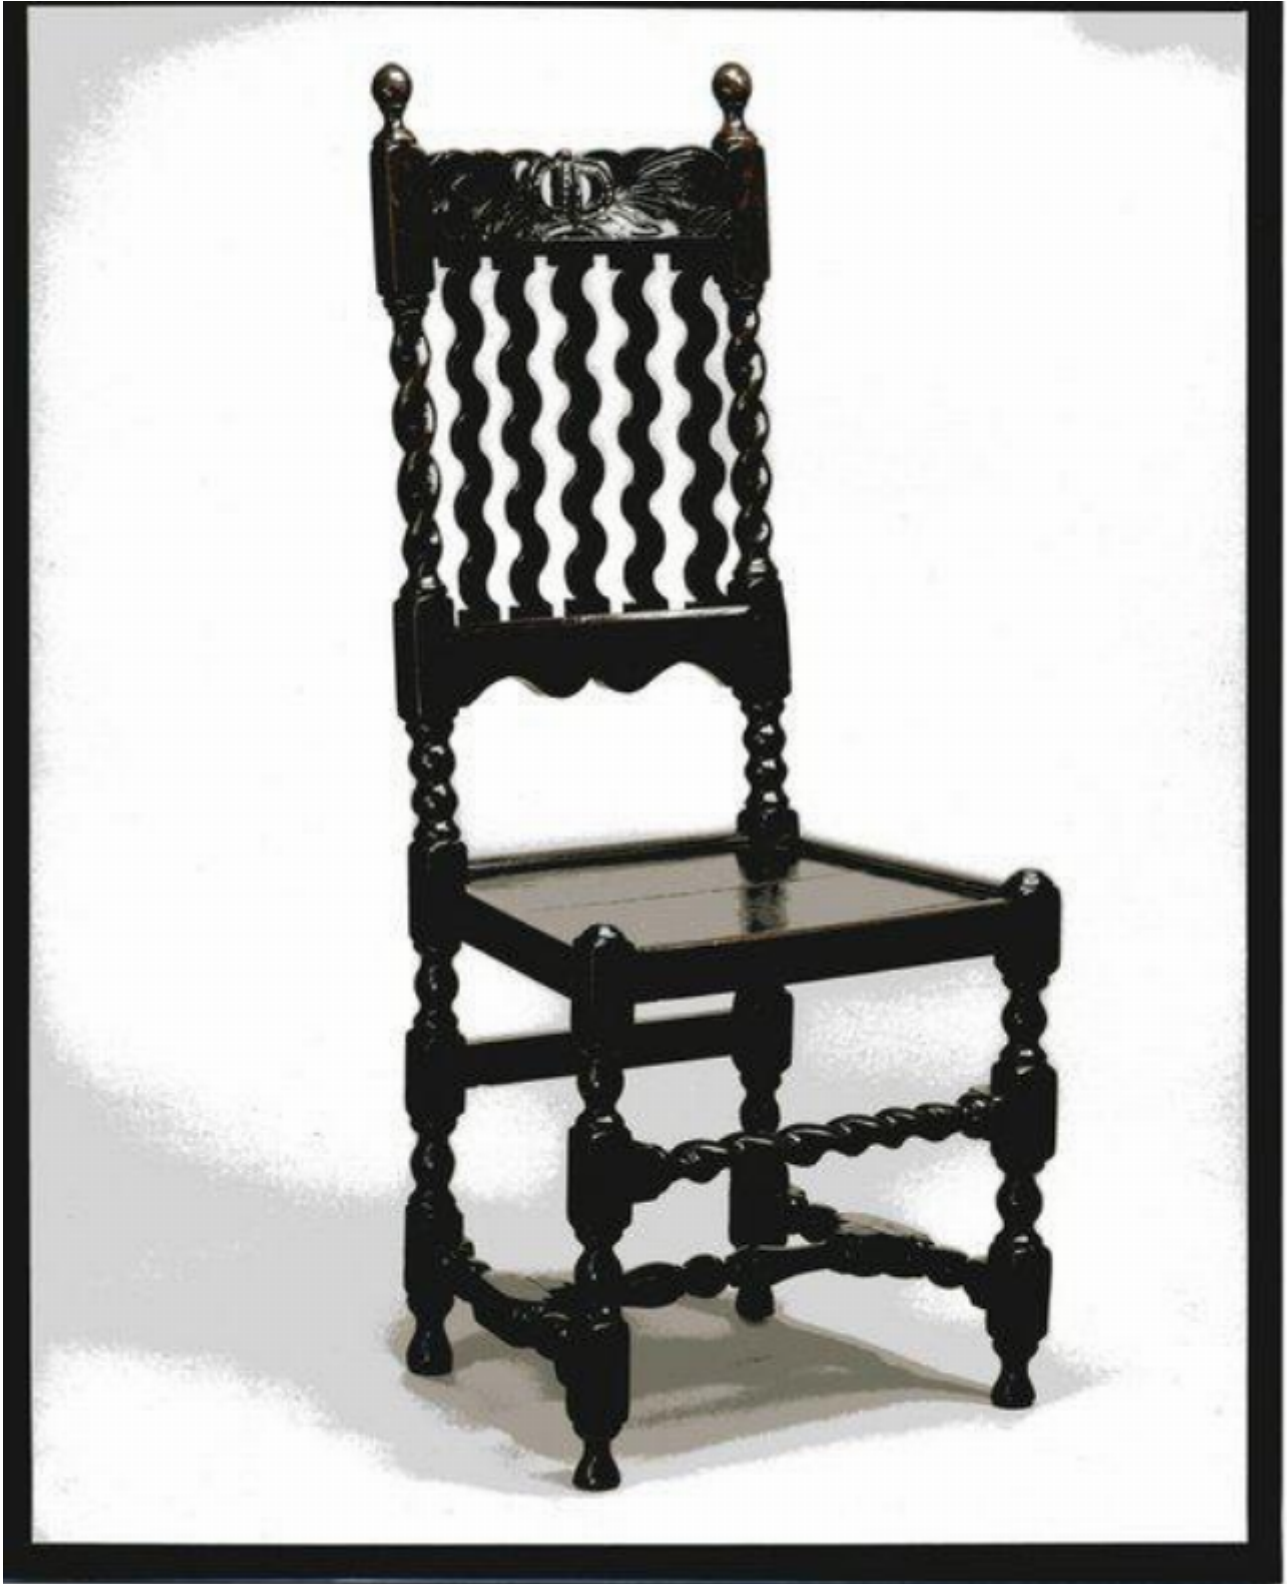

A rare, late-17th century, walnut sidechair

Sold

REF: 10471