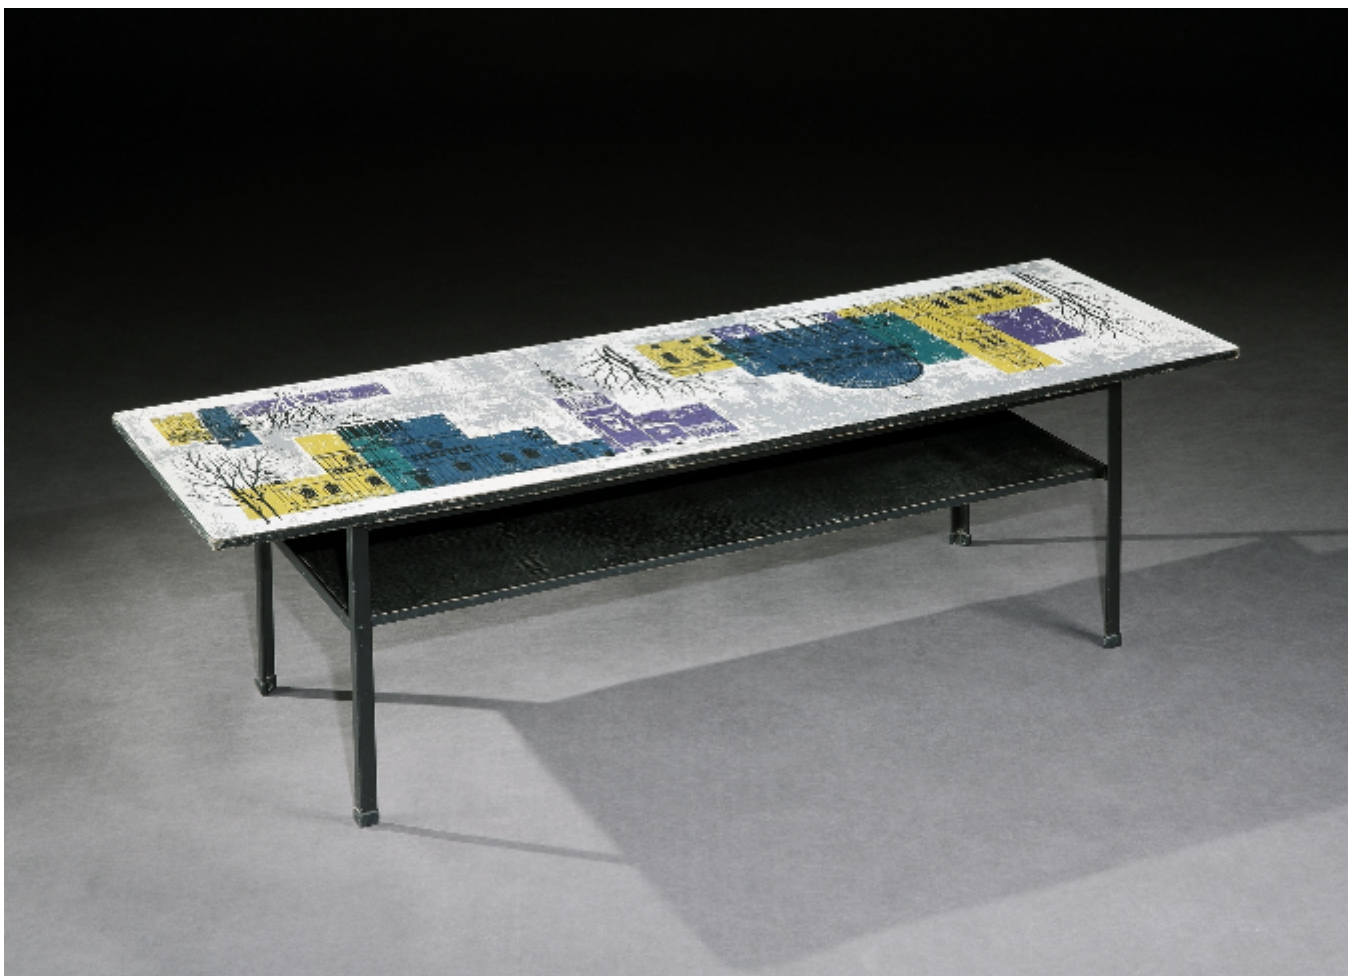

Coffee Table, Sofa Table, John Piper, London Skyline, Myer, Heals, Conran

John Piper CH

Sold

REF: 11274

Height: 35 cm (13.8")

Width: 114 cm (44.9")

Depth: 38 cm (15")

Description

The main feature of this highly decorative low sofa/coffee table is the London Skyline picture by John Piper, one of the leading artists in the UK abstract painting movement inspired by the work of Paris-based painters. Few pieces of furniture incorporate fine art and achieve a high aesthetic which give this table gravitas. This is combined with practicality as the narrow, long scale of this table is fit for purpose and as are the laminated top and the shelf.

The formica top features a color composition by John Piper of St. Paul's, St Martin in the Fields and Lincoln's Inn, London. The powder coated, black metal frame is fitted with a black wooden shelf servicing as a magazine rack. Retailed by Heals Conran from the mid-1950s throughout the 1960s

Measures: Length 114cm., height 35cm., depth 38cm.,

John Piper Piper became a leading member of the 7 & 5 Society in 1934 and in collaboration with Ben Nicholson, Barbara Hepworth and Henry Moore effectively transformed this traditional group into the modernist referent in Britain. Piper also co-published the magazine AXIS that sought to promote abstract art in the UK. From the 1940s however Piper increasingly found abstraction to be 'a luxury' and returned to figuration in the tradition of those he himself labelled as 'British Romantic Artists' that included Henry Fuseli, William Blake and Piper's contemporaries such as Graham Sutherland and Paul Nash.