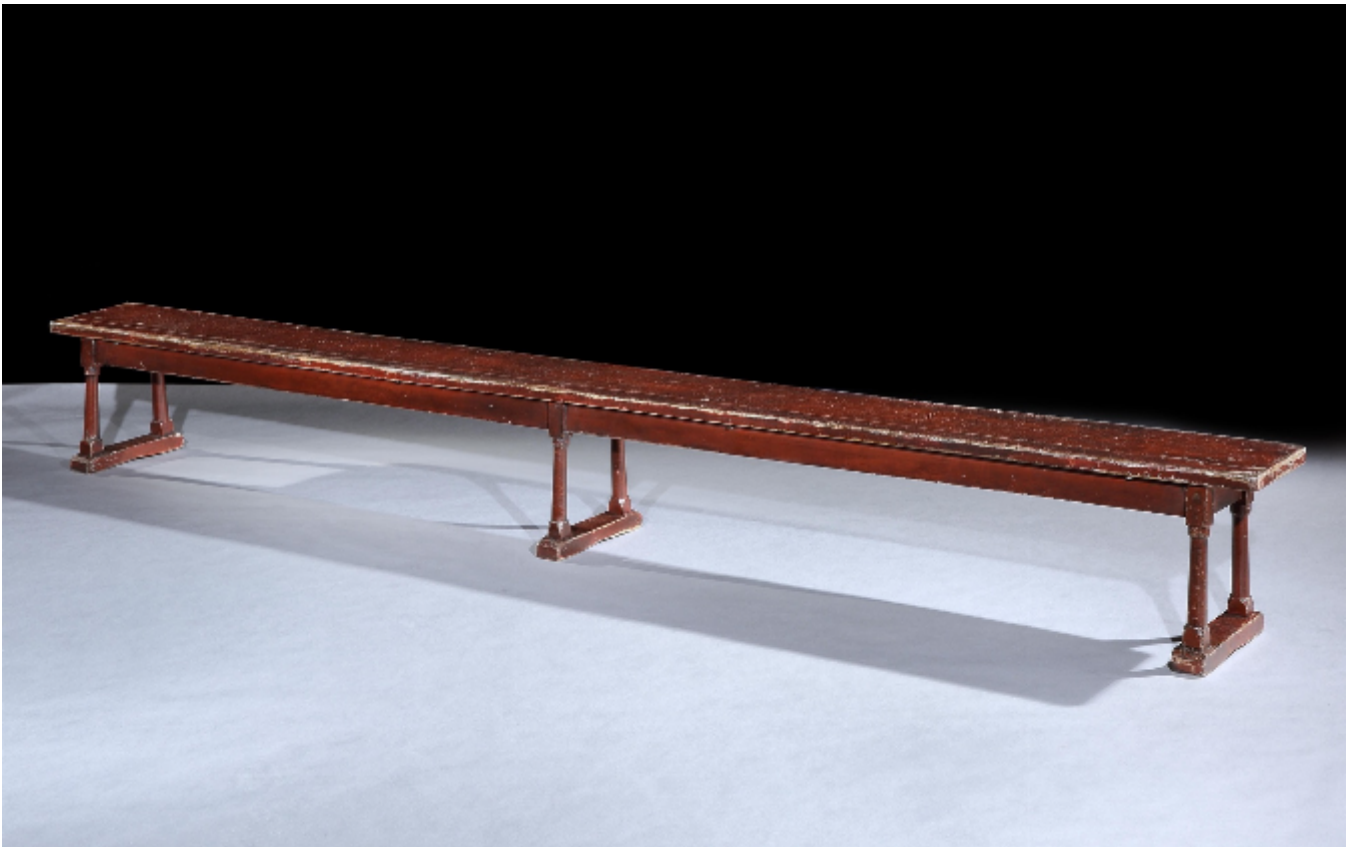

Bench Massive Oxblood Red Painted Pine Country Folk Vernacular

Sold

REF: 11573

Height: 43 cm (16.9")

Width: 341 cm (134.3")

Depth: 30 cm (11.8")

Description

- Striking statement piece in a hall, corridor, kitchen, boot room
- Classic 19th century country house piece

The massive 11ft.2 ½" long, 3cm., 1¼" thick top in two sections. Standing on three pairs of turned legs on trestle feet. Oxblood red paintwork refreshed. Stable and suitable for regular use.