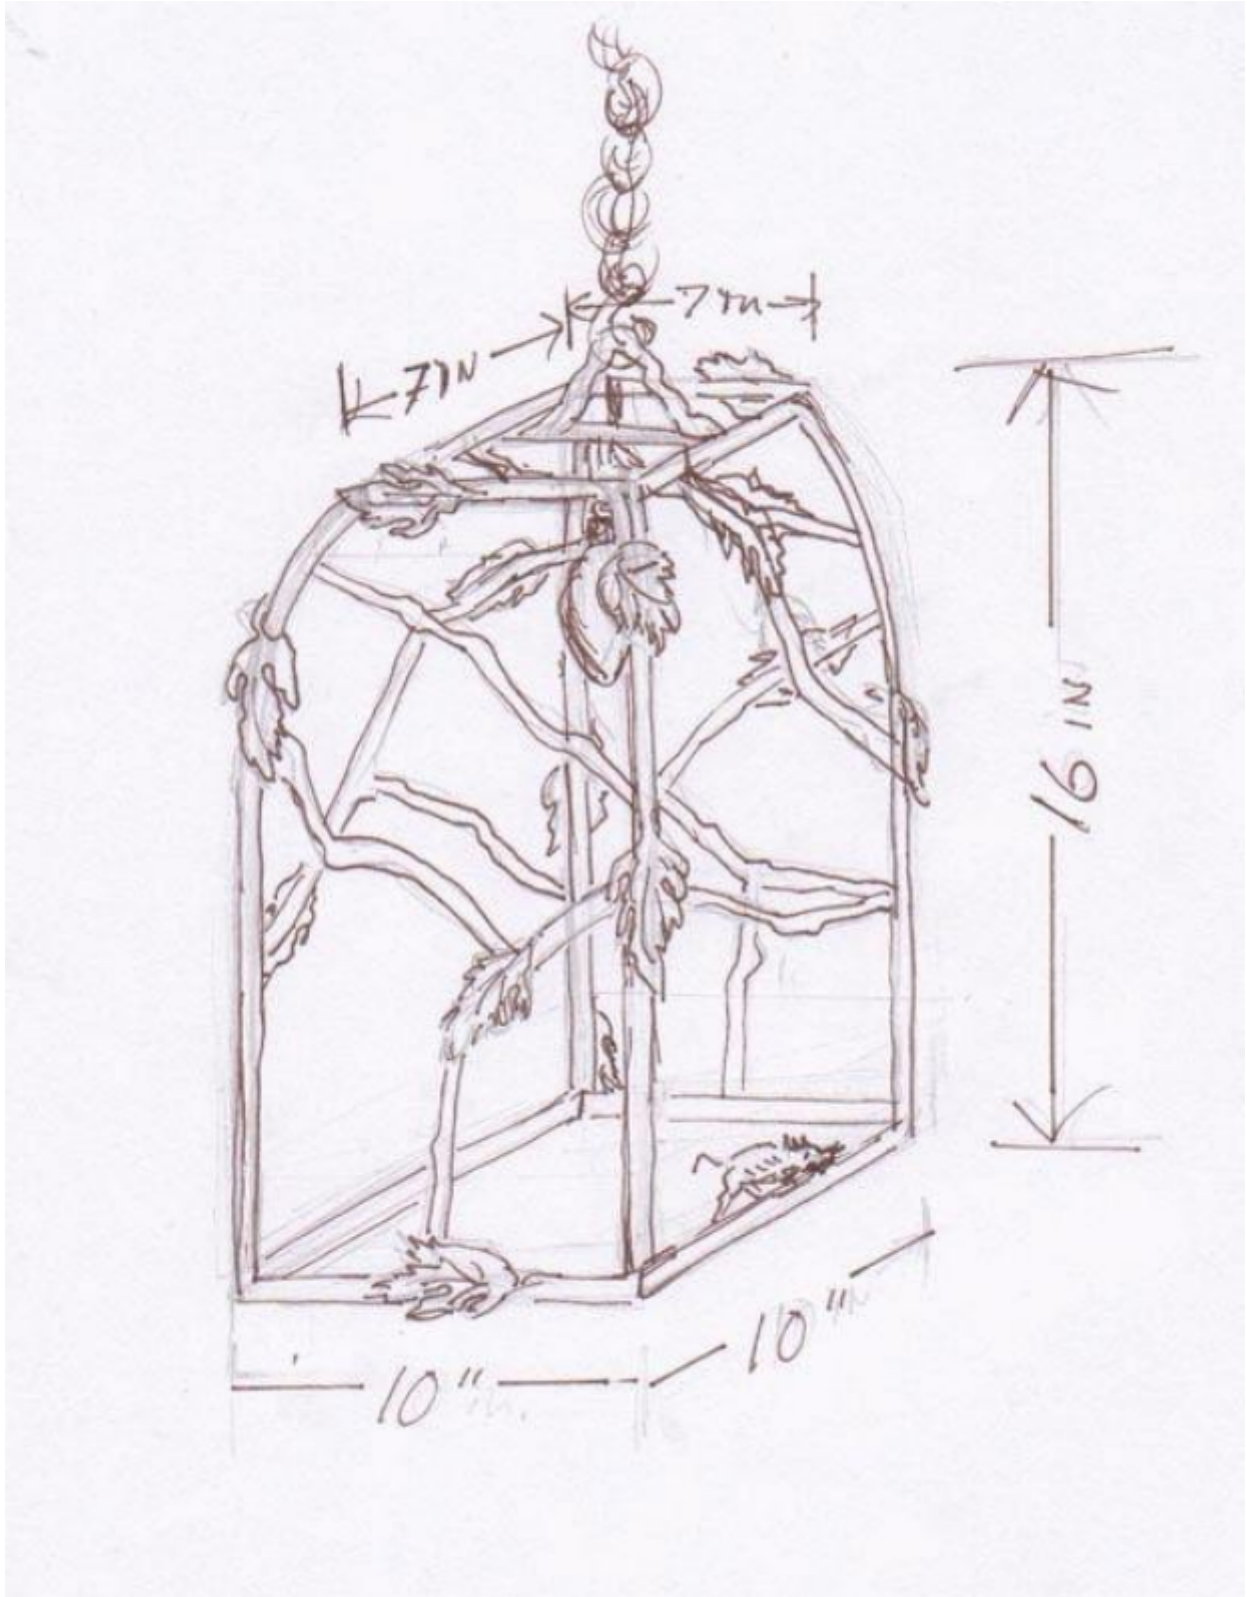

A custom made, bronze lantern with vine leaves and a running boar

Sold

REF: 10822

Height: 41 cm (16.1")

Width: 25 cm (9.8")

## Description