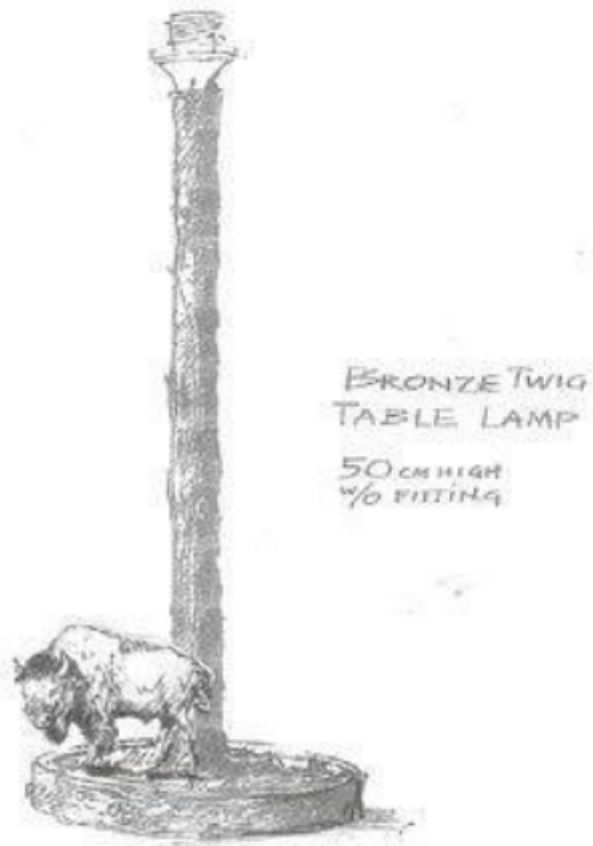

A custom-made, bronze, lamp with bison

Sold

BY GREGORY
T. KELLERHOLTZ

REF: 11082

Description