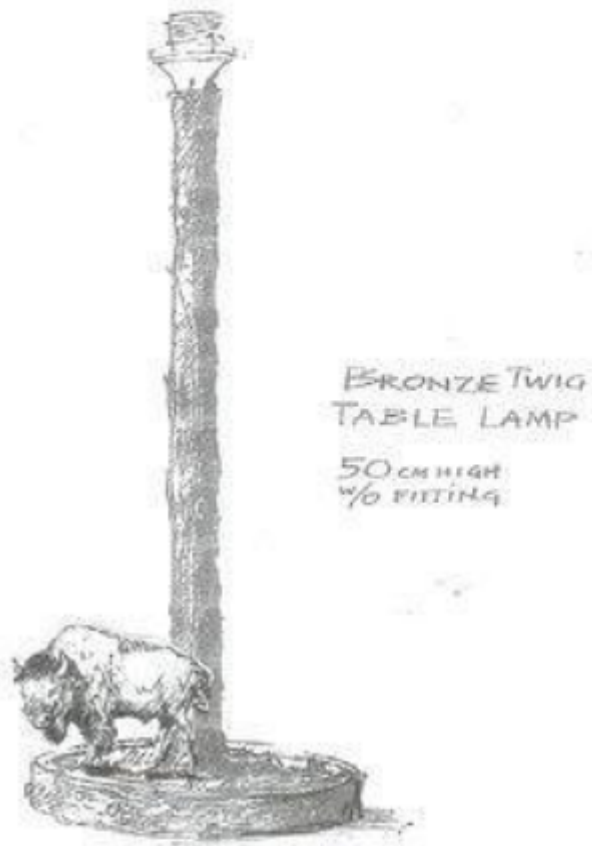

A custom-made, bronze, lamp with bison

Sold

BY GREGORY
T. MELCHER

REF: 11082

Description