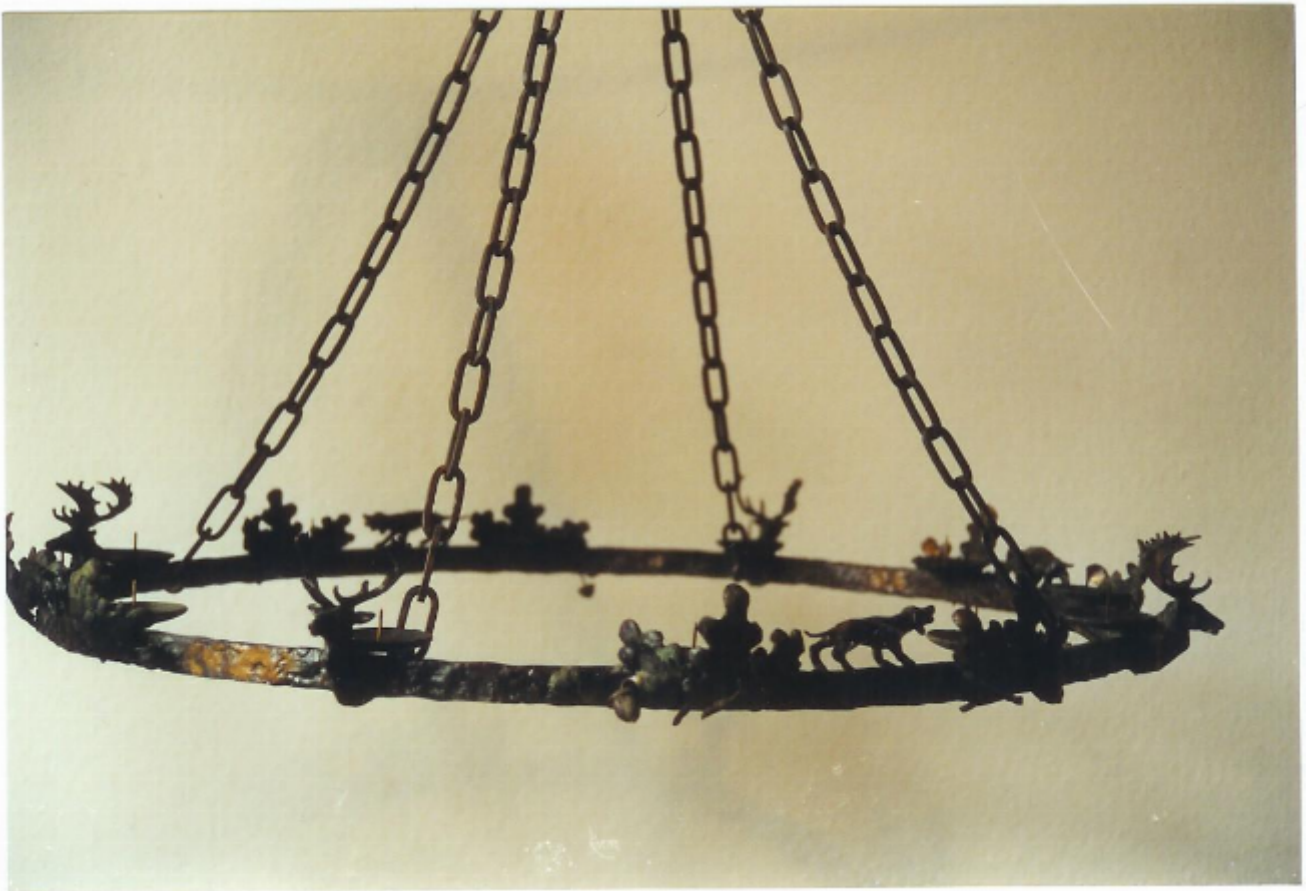

A custom-made, bronze, chandelier with stag heads and oak leaves

Sold

REF: 11079

Description