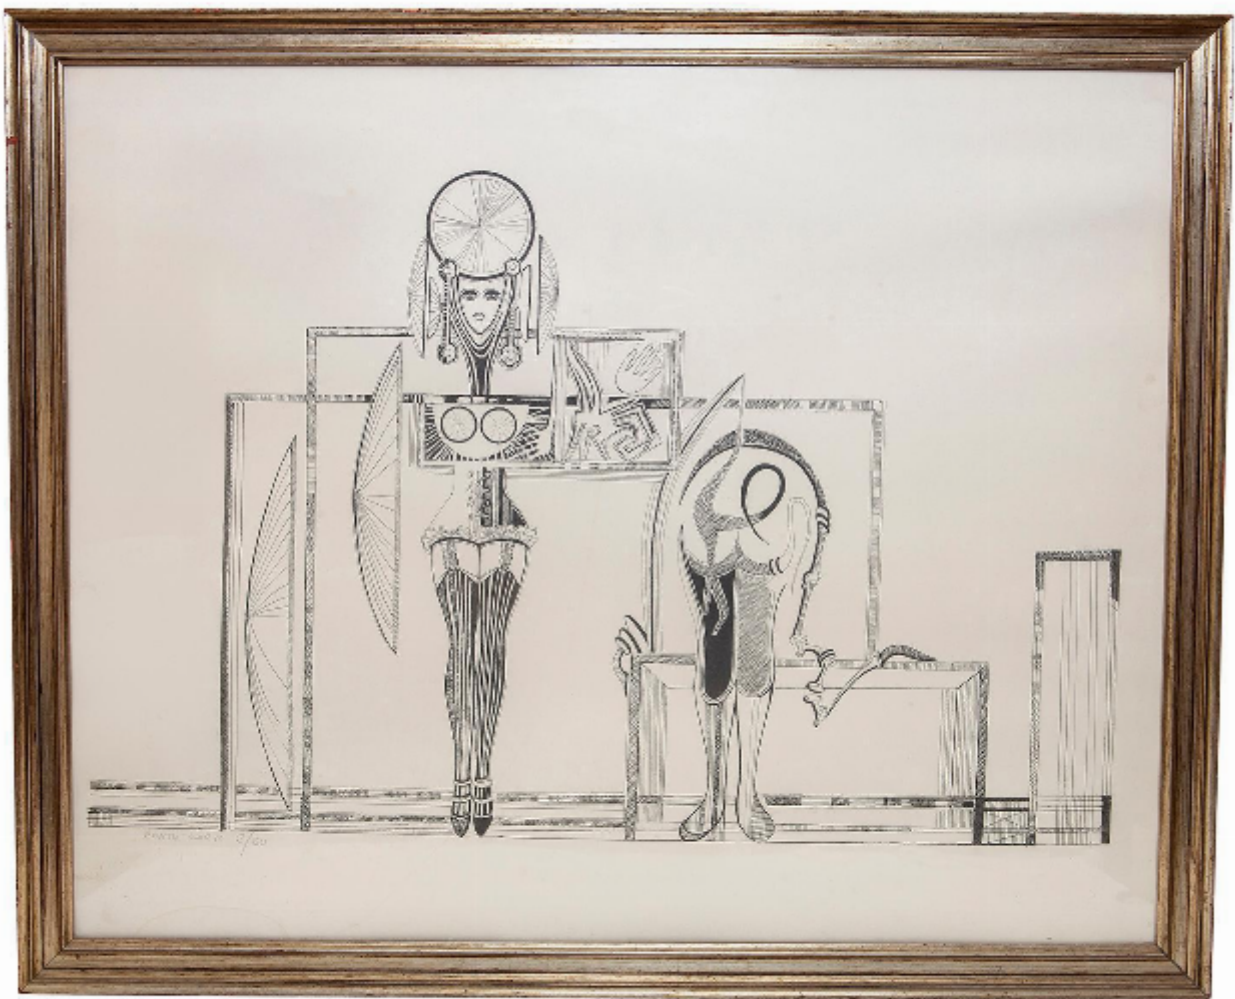

Ponte Corvo Print Erotic Limited Edition 2/50 C1950 Surrealist,
Italian 3ft 91cm wide

£1,800

© Howgego Historic & Modern

REF: 11483

Height: 75 cm (29.5")

Width: 91 cm (35.8")

Depth: 4 cm (1.6")

Description

Ponte Corvo, Mid-Century Modern, Monotone, Surrealist print, limited edition 2/50, in the original gilded frame

Playful, erotic, surrealist composition In Italian Ponte Corvo means literally 'bridge' ponte and 'curved' curvo.

The composition is playing with this in juxtaposition. The lines allude to a bridge and there are many curves in the bodies of the two ladies. Framers label on reverse L'Ariete Galleria Torino which is still trading

In a moulded gilded frame

Measures: Length 91cm, height 75cm, depth 4cm.