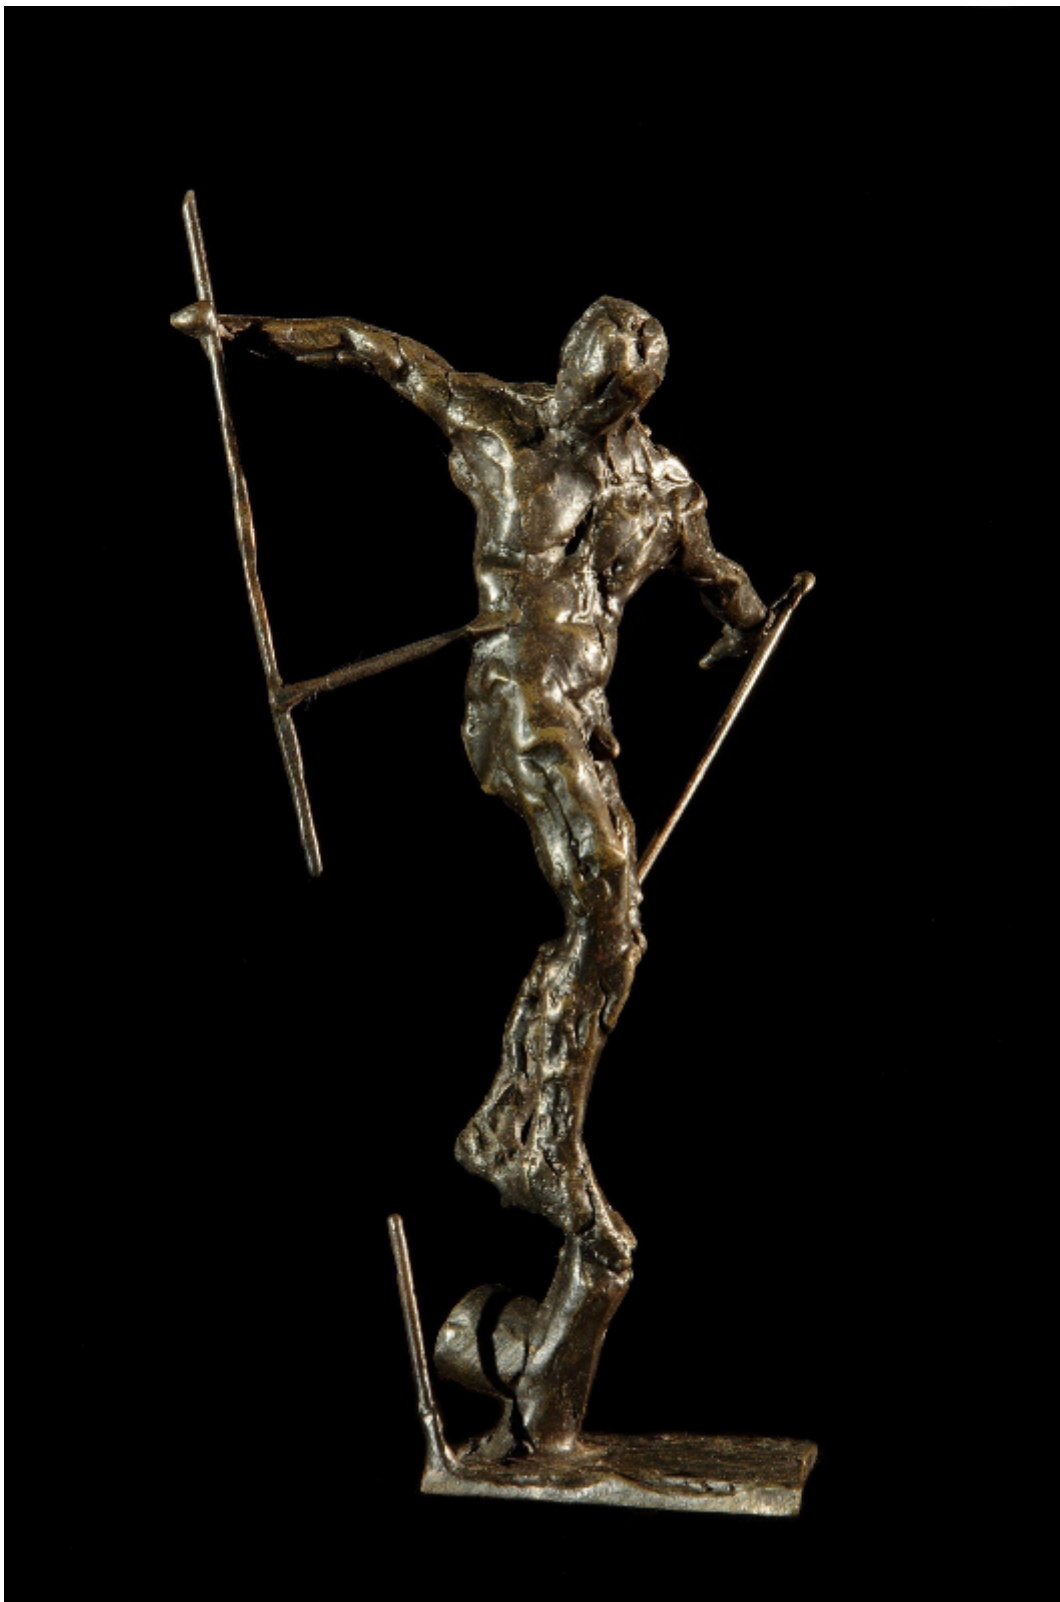

In the balance
Laurence Edwards

Sold

REF: 10815

Description

LAURENCE EDWARDS (B. 1967)

In the balance

Maquette signed and numbered 7

This series, an edition of 12, was conceived in 2006

This bronze is a visual metaphor for the constant
balancing act of life