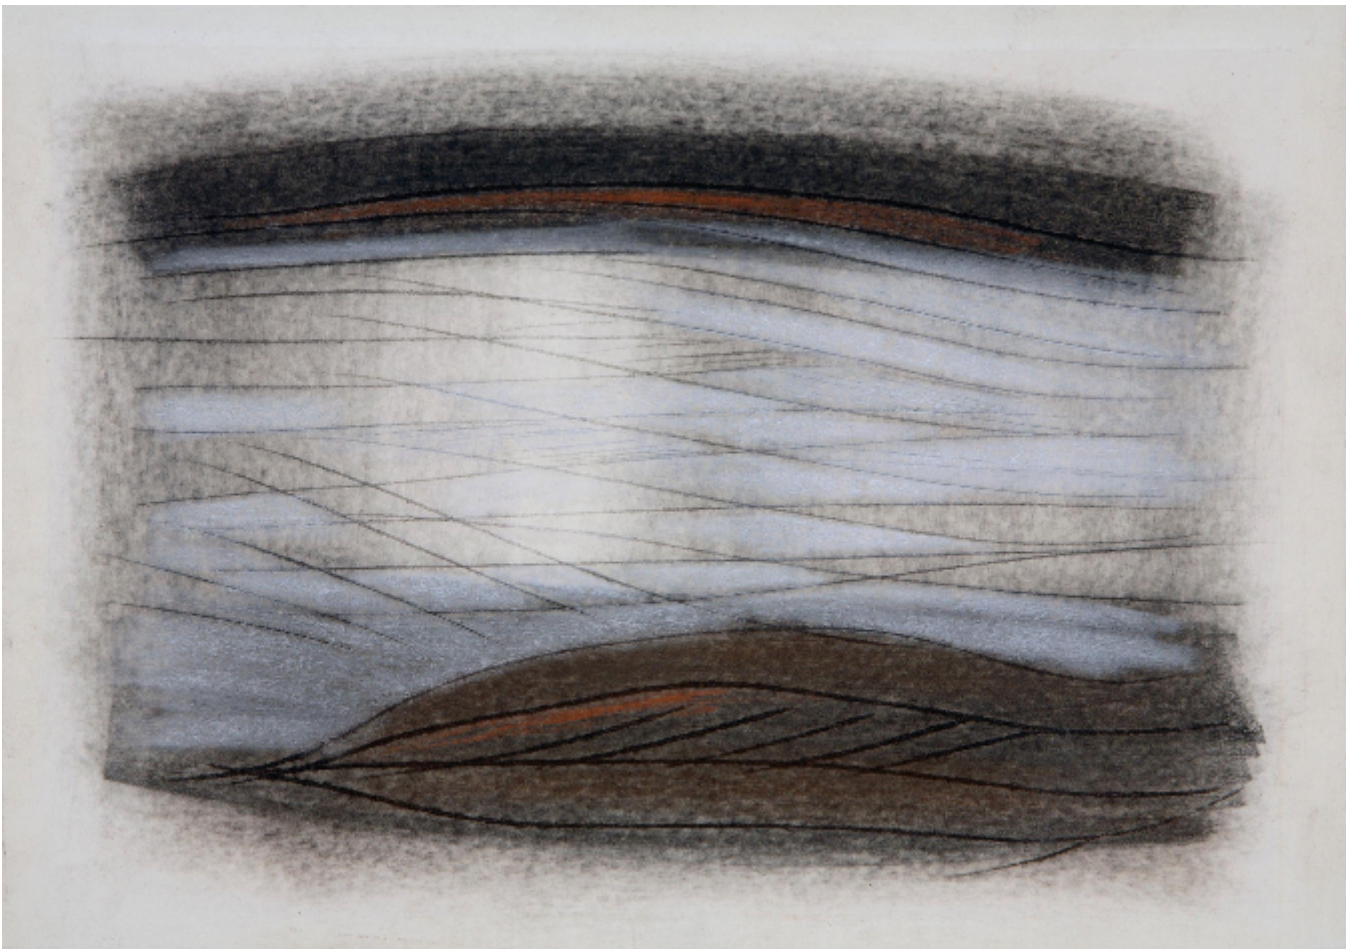

Untitled
Tony O'Malley

Sold

REF: 10803

Height: 25.4 cm (10")

Width: 35.6 cm (14")

Description

Tony O'Malley, H.R.H.A. (1913-2003)

Untitled

Signed 'O'Maille' (lower left)

Charcoal, pastel and chalk, with scratching out

Sheet Height 25.5 cm., 10 in., Length 35.6 cm., 14 in.,

In a silvered, reverse bevelled section frame

Frame Height 49 ½ cm., 19 ½ in., Length 60cm., 23 ½ in.,