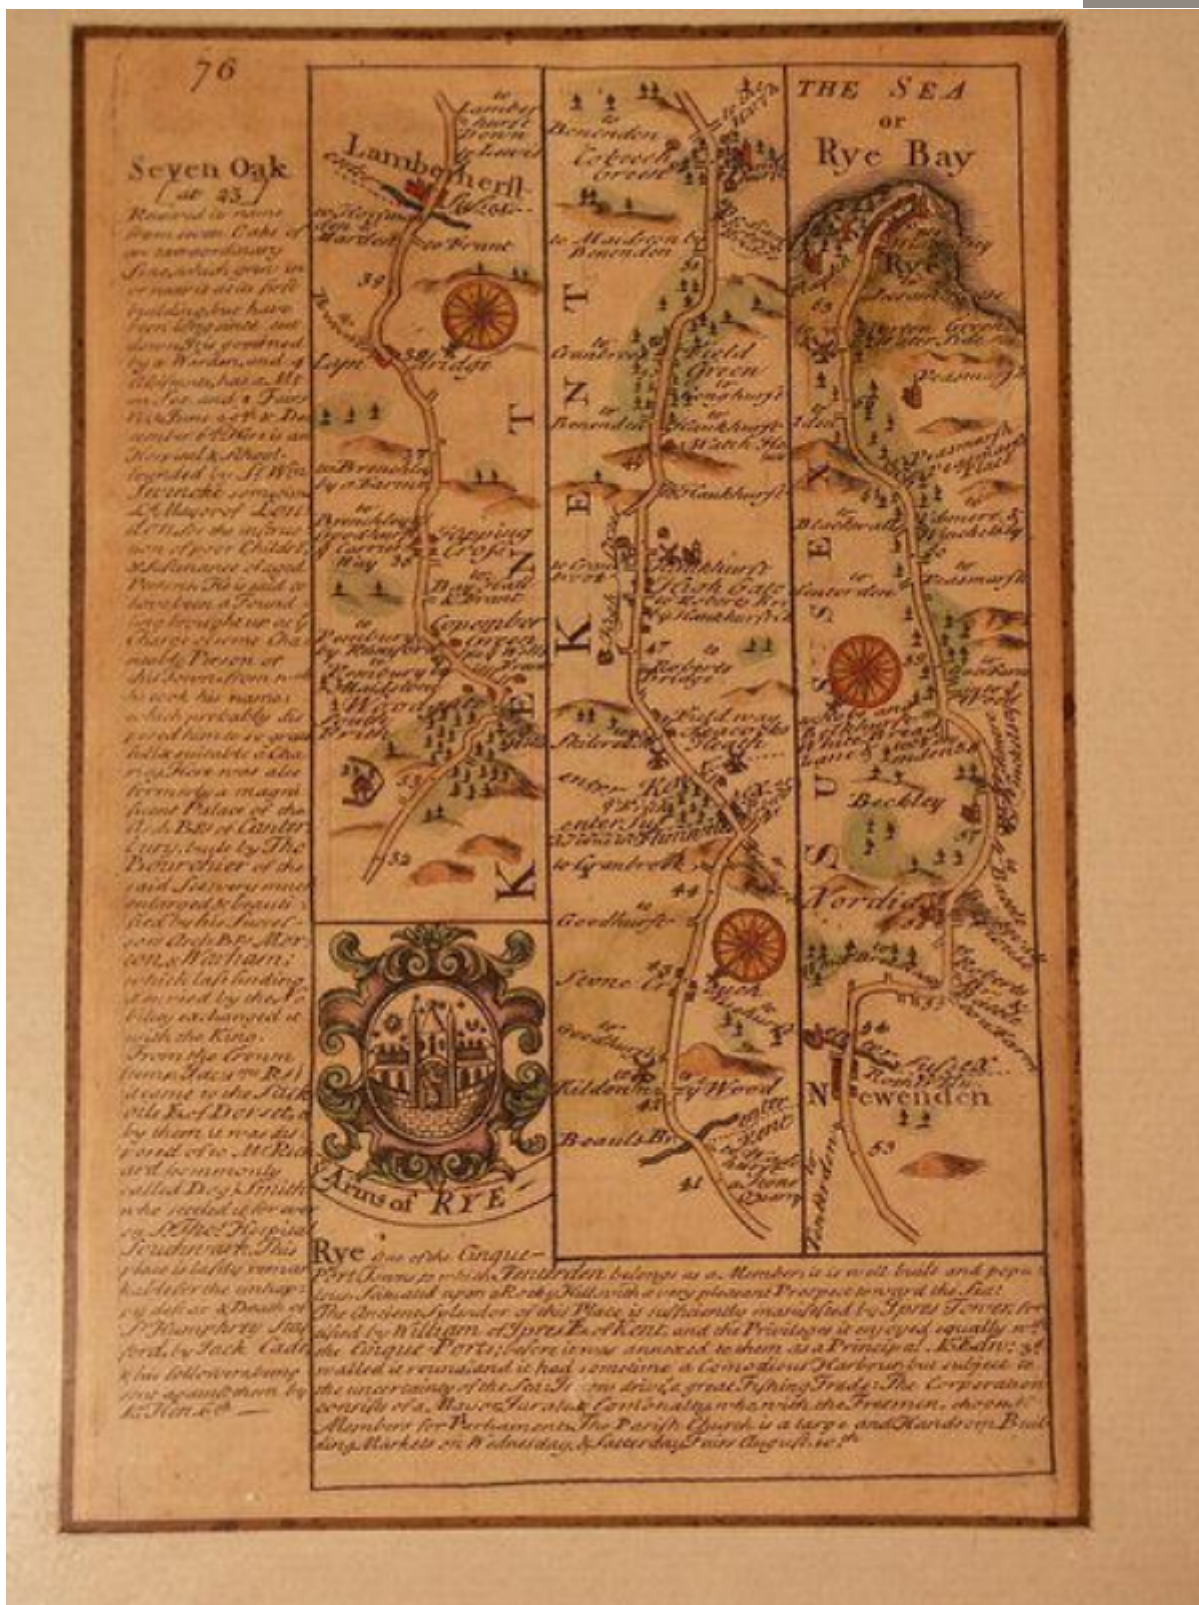

A small, 18th century road map, Lamberhurst to Rye

Sold

REF: 10102

Height: 28 cm (11")

Width: 23 cm (9.1")

## Description

Describing Sevenoaks and Rye. In a modern wooden frame.