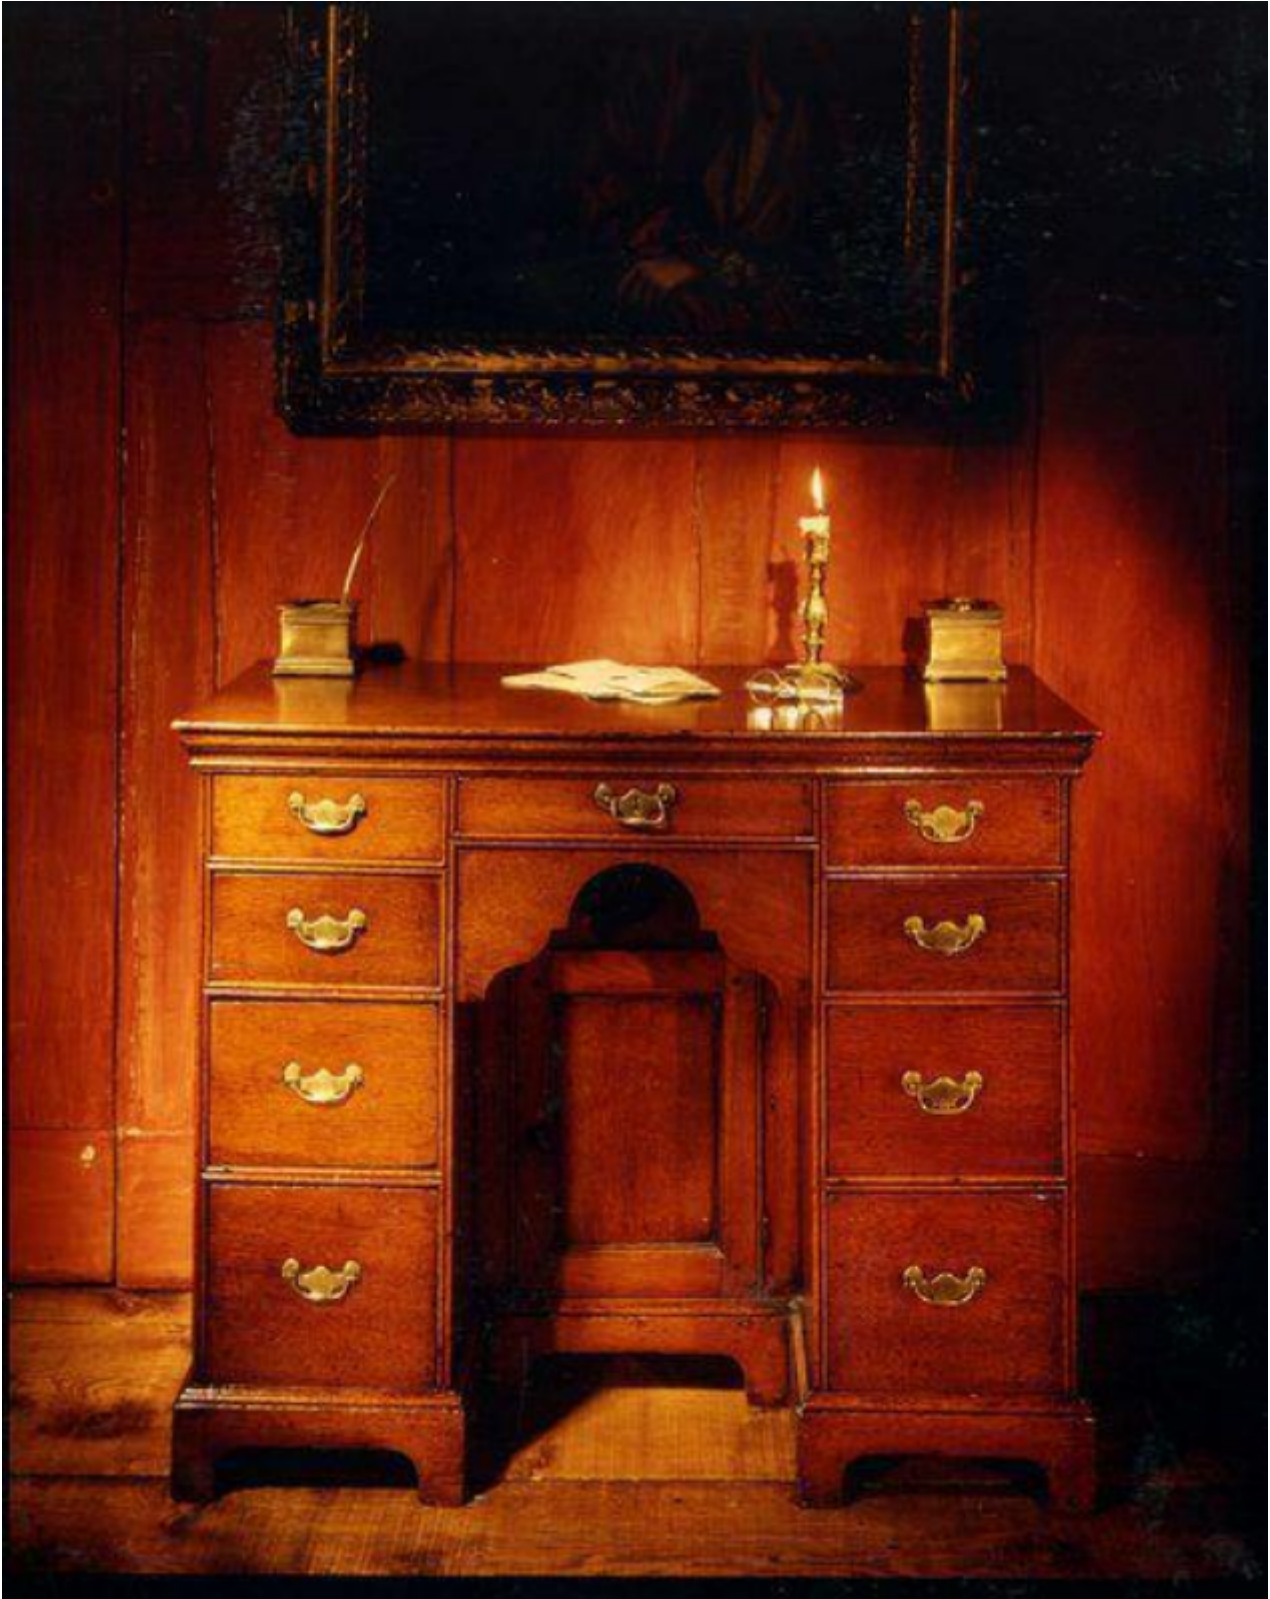

A rare, small, Queen Anne, oak, kneehole desk

Sold

REF: 10441

Description