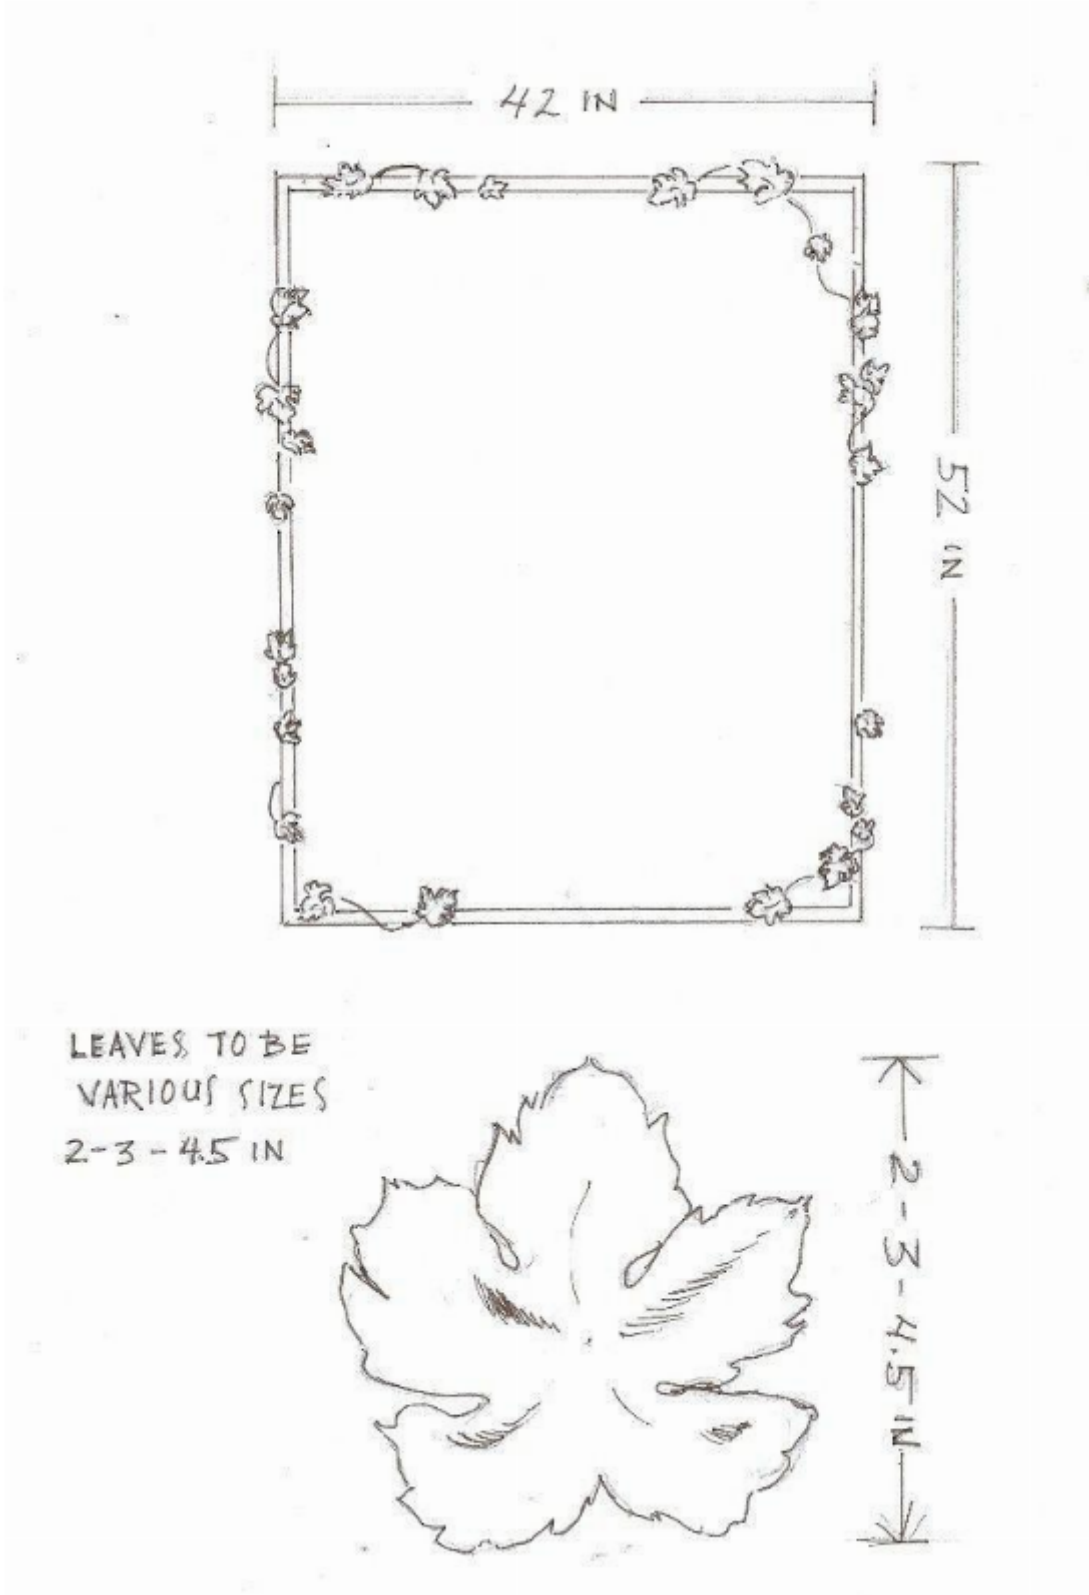

A custom-made, bronze mirror with leaf decoration (2014)

Sold

REF: 11056

Height: 132 cm (52")

Width: 107 cm (42.1")

Description

Inspired by the plaster work in a late-Georgian house in a London garden square