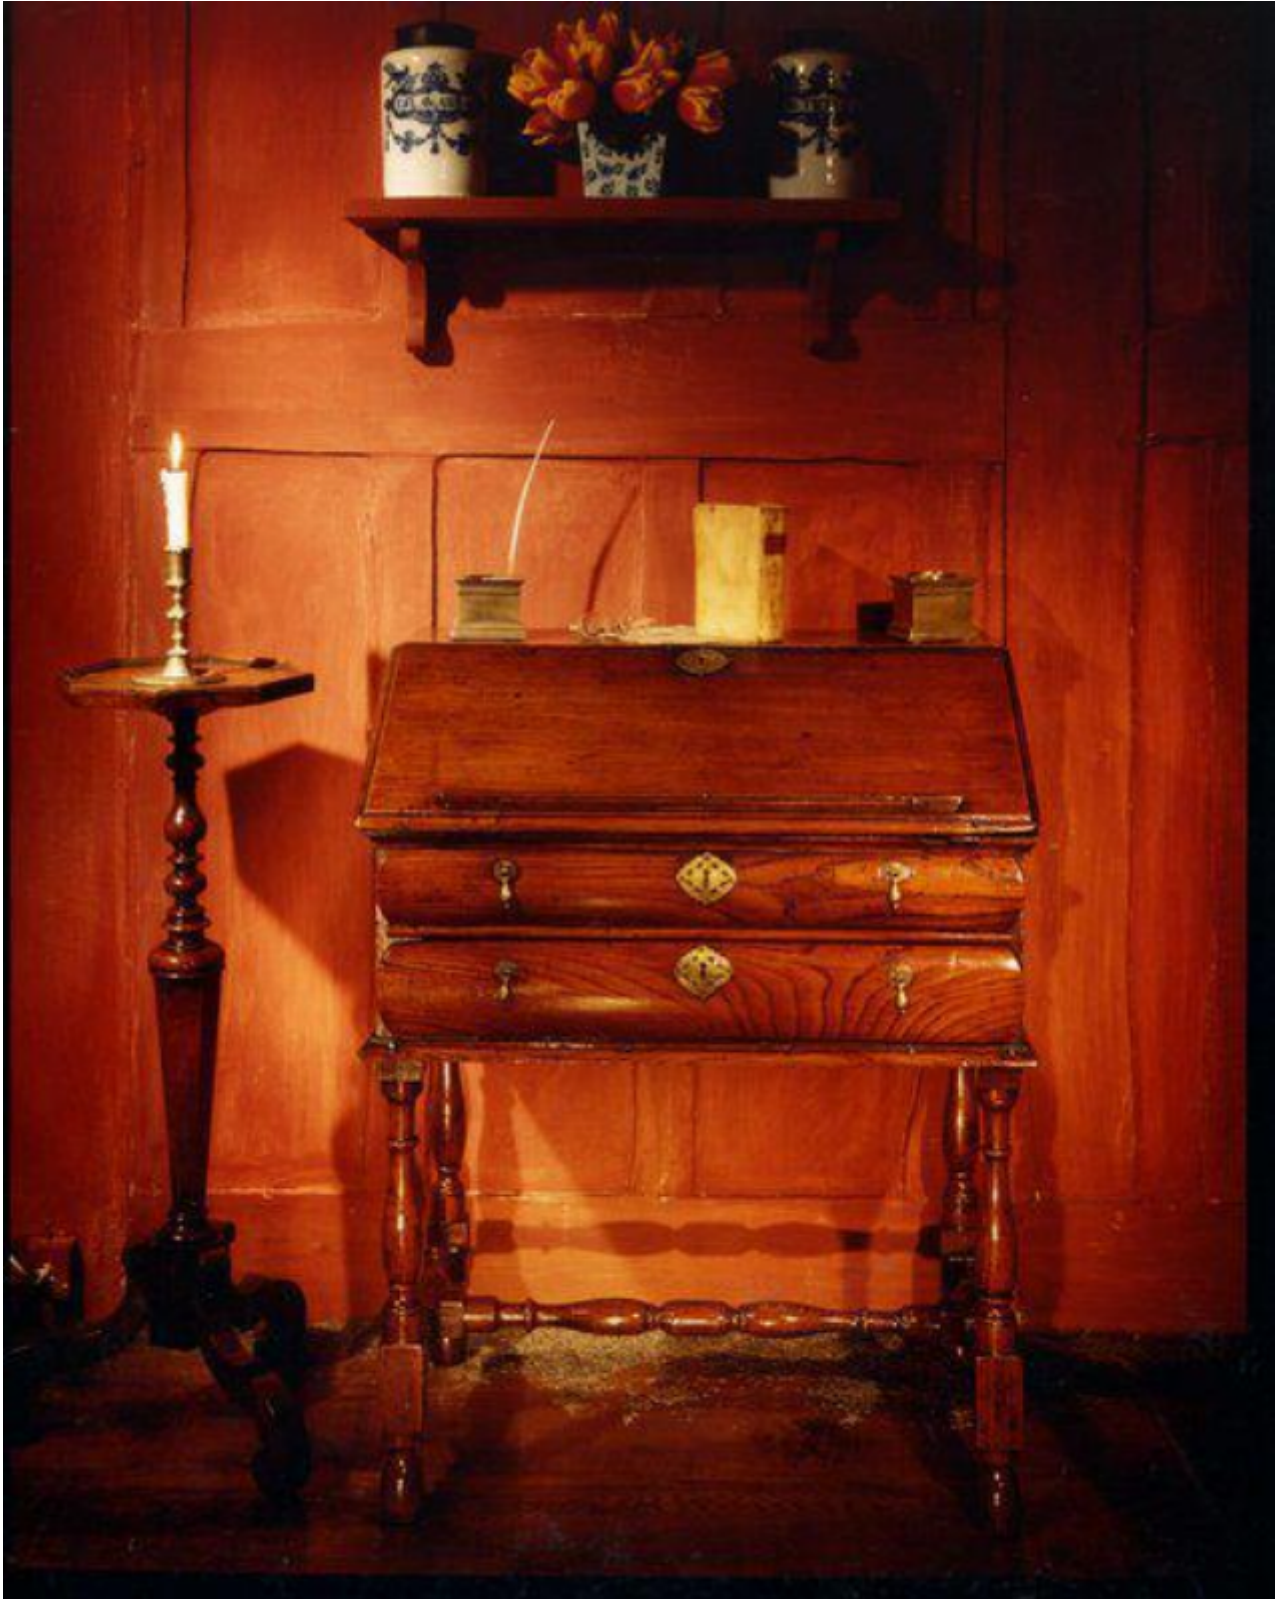

A rare, late-17th century, elm, desk on stand

Sold

REF: 10401