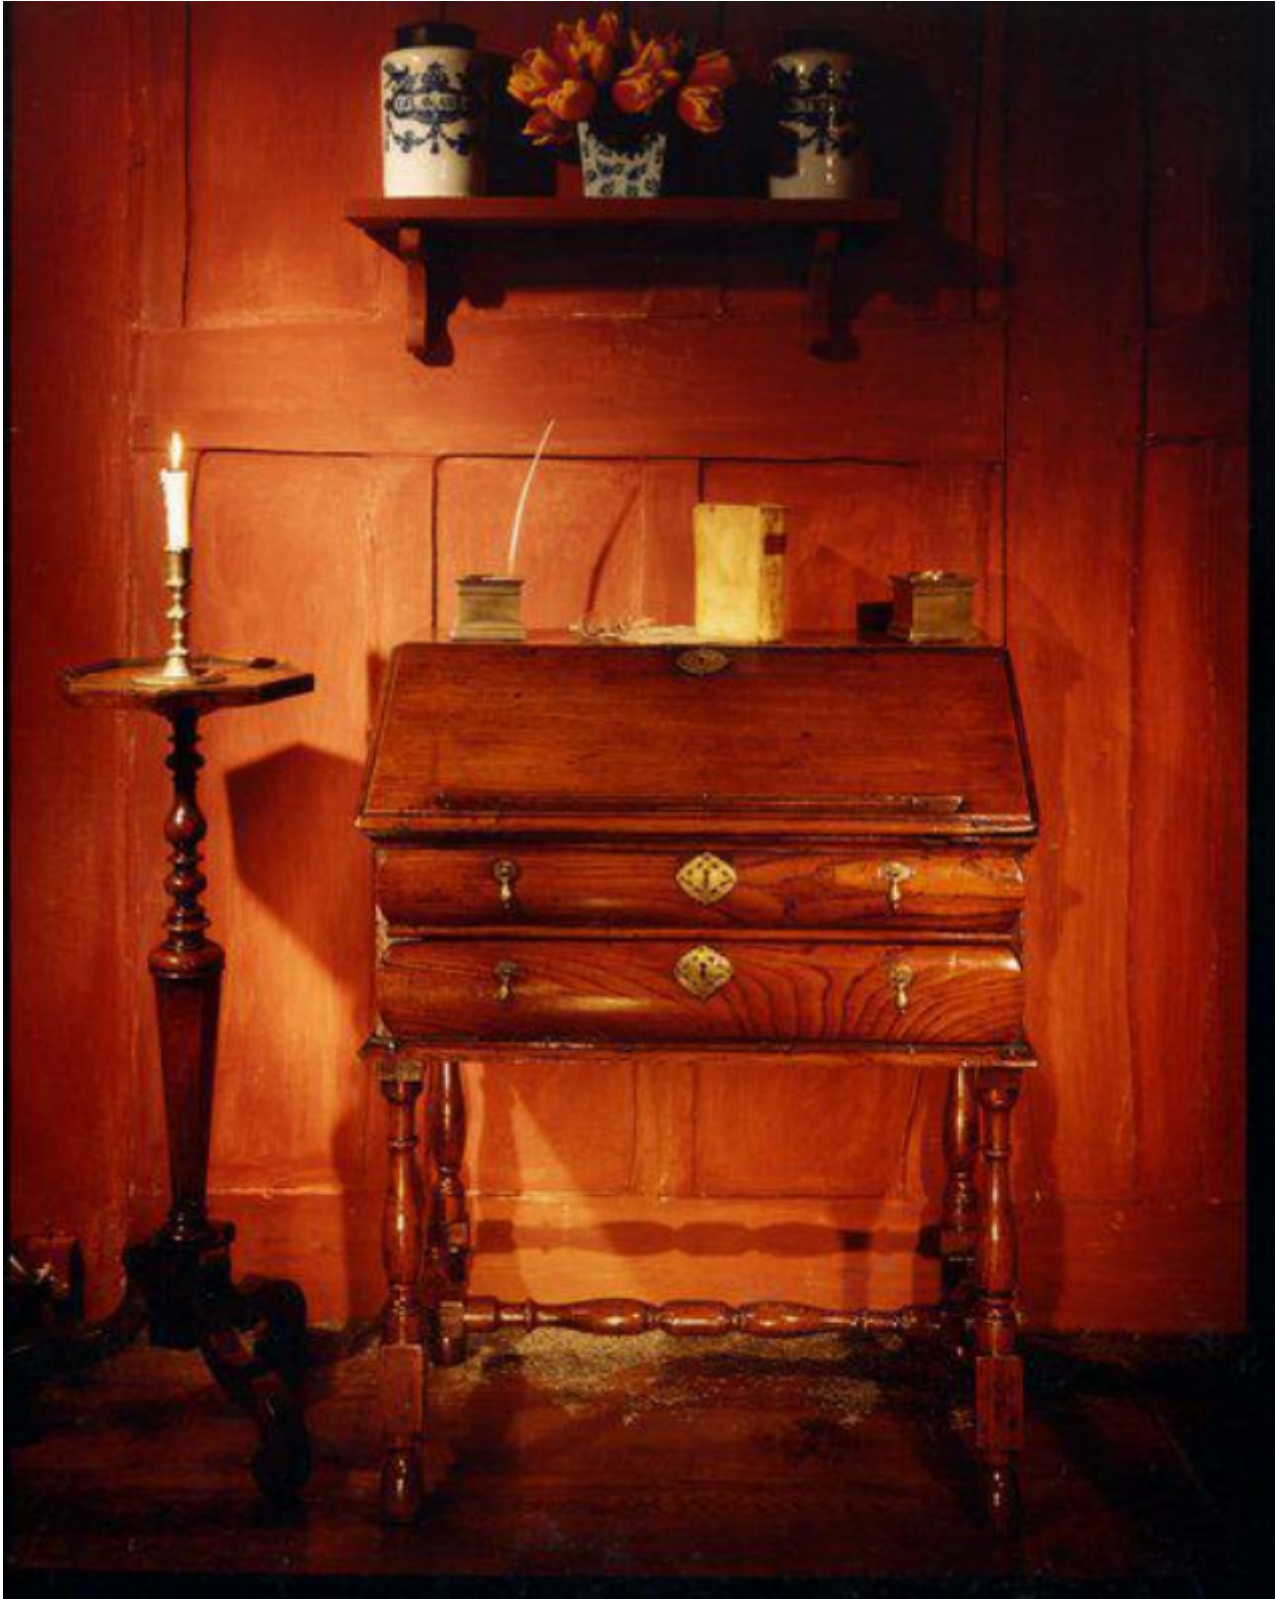

A rare, late-17th century, elm, desk on stand

Sold

REF: 10401

Description