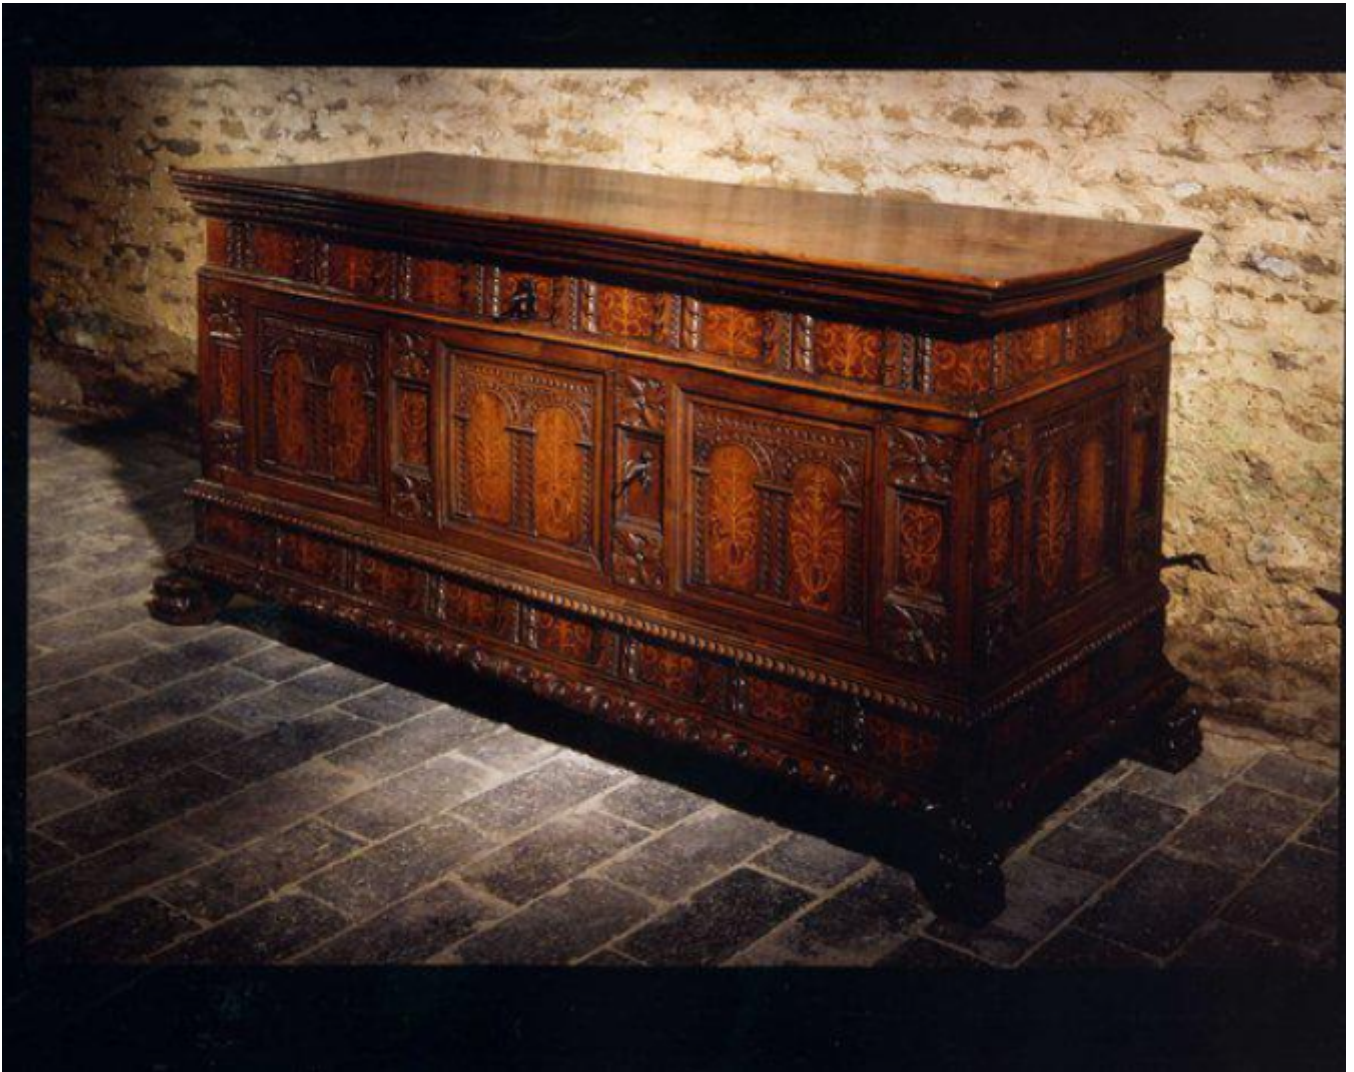

A rare, late- 16th century, carved & inlaid, Spanish, walnut, chest

Sold

REF: 10359

Height: 69 cm (27.2")

Width: 138 cm (54.3")

Depth: 55 cm (21.7")

## Description

The plank top with a small splice to shrinkage, and a repair to the front left corner, and faced with a deep moulded edge. The replaced hinges supporting a lid with the underside decorated with two arcaded panels with carved acanthus leaves. Three smaller panels interposed, containing panels with yew inlay headed by carved leaves. The underlid removed, the working lock 18th century. The internal box compartment containing three drawers with carved acanthus leaves and faced with a moulded edge, the knobs replaced. The frieze door with original, working lock and hinges and decorated inside with a repeat of the exterior inlaid and carved decoration. The upper, frieze tier decorated with five panels inlaid with diamonds of yew and faced with carved acanthus leaves and a moulded edge. The iron escutcheon original. The main, frieze tier decorated with three moulded panels containing carved, double, arcading. Four smaller panels interposed, containing inlaid panels of yew headed by stylized carved leaf carvings. The lower, frieze tier with two drawers, each with four panels decorated in repeat of the upper tier decoration, and faced with a carved moulding. The locks removed. The sides decorated with a single, panel repeat of the front decoration. Standing on hairy feet. Excellent original colour and patina. Spanish, fourth quarter of the 16th century.