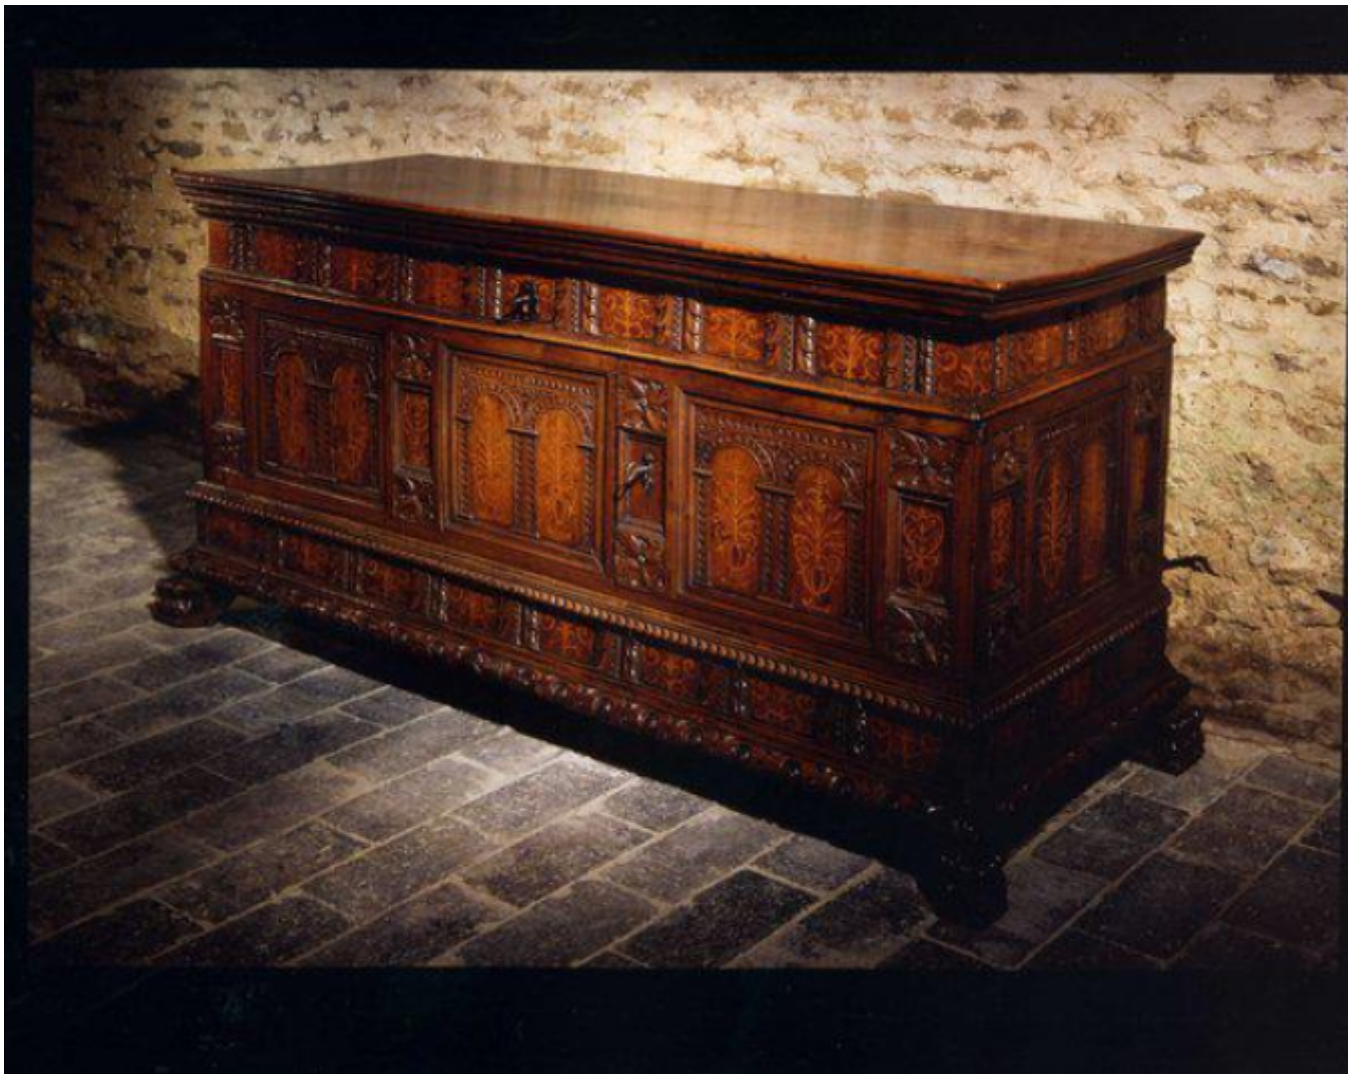

A rare, late- 16th century, carved & inlaid, Spanish, walnut, chest

Sold

REF: 10359

Height: 69 cm (27.2")

Width: 138 cm (54.3")

Depth: 55 cm (21.7")

Description

The plank top with a small splice to shrinkage, and a repair to the front left corner, and faced with a deep moulded edge. The replaced hinges supporting a lid with the underside decorated with two arcaded panels with carved acanthus leaves. Three smaller panels interposed, containing panels with yew inlay headed by carved leaves. The underlid removed, the working lock 18th century. The internal box compartment containing three drawers with carved acanthus leaves and faced with a moulded edge, the knobs replaced. The frieze door with original, working lock and hinges and decorated inside with a repeat of the exterior inlaid and carved decoration. The upper, frieze tier decorated with five panels inlaid with diamonds of yew and faced with carved acanthus leaves and a moulded edge. The iron escutcheon original. The main, frieze tier decorated with three moulded panels containing carved, double, arcading. Four smaller panels interposed, containing inlaid panels of yew headed by stylized carved leaf carvings. The lower, frieze tier with two drawers, each with four panels decorated in repeat of the upper tier decoration, and faced with a carved moulding. The locks removed. The sides decorated with a single, panel repeat of the front decoration. Standing on hairy feet. Excellent original colour and patina. Spanish, fourth quarter of the 16th century.