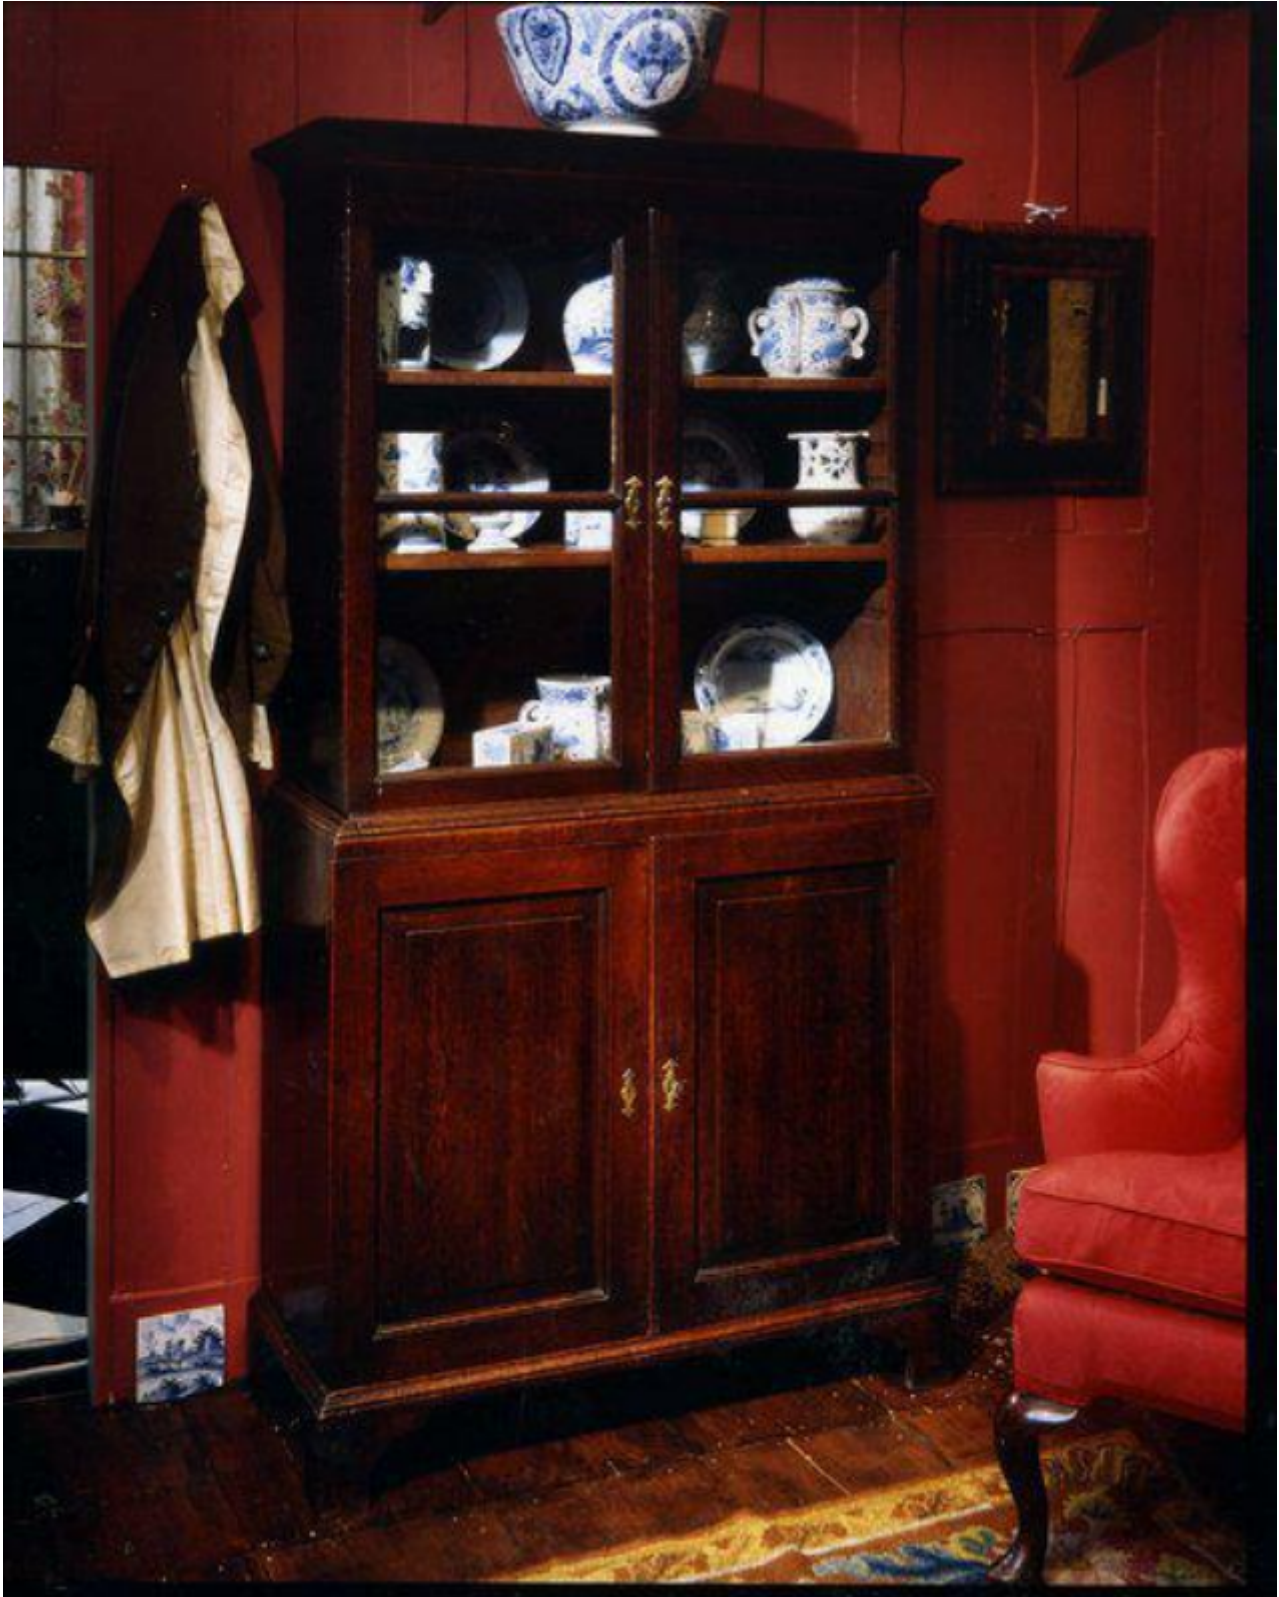

A good, early-18th century, oak glazed cabinet

Sold

REF: 10398

Height: 190 cm (74.8")

Width: 96 cm (37.8")

Depth: 38 cm (15")

Description

In two parts. The upper section with a cavetto, cornice above two glazed doors with original brass escutcheons, hinges and replaced lock. The interior fitted with two oak and pine shelves. One side with a tiny repair. The lower section with two fielded panel doors, with repairs to cracks and replaced period brass escutcheons and lock. The interior fitted with two oak and pine shelves. Standing on bracket feet. Excellent original colour and patina. English, second quarter of the 18th century.

The excellence of the proportion and the configuration, colour and patina of the oak create the dignified simplicity of this piece which is elegant and refined. Cabinets with glazed doors and interior shelves evolved during the last decade of the 17th century, and examples from the turn of the century are extremely rare. Early-18th century cabinets were specially designed for china and curios. Those with the upper portion glazed were marked by extreme simplicity in their structural characteristics, and therefore closely resemble bookcases and it is sometimes impossible to determine for which use they were intended.