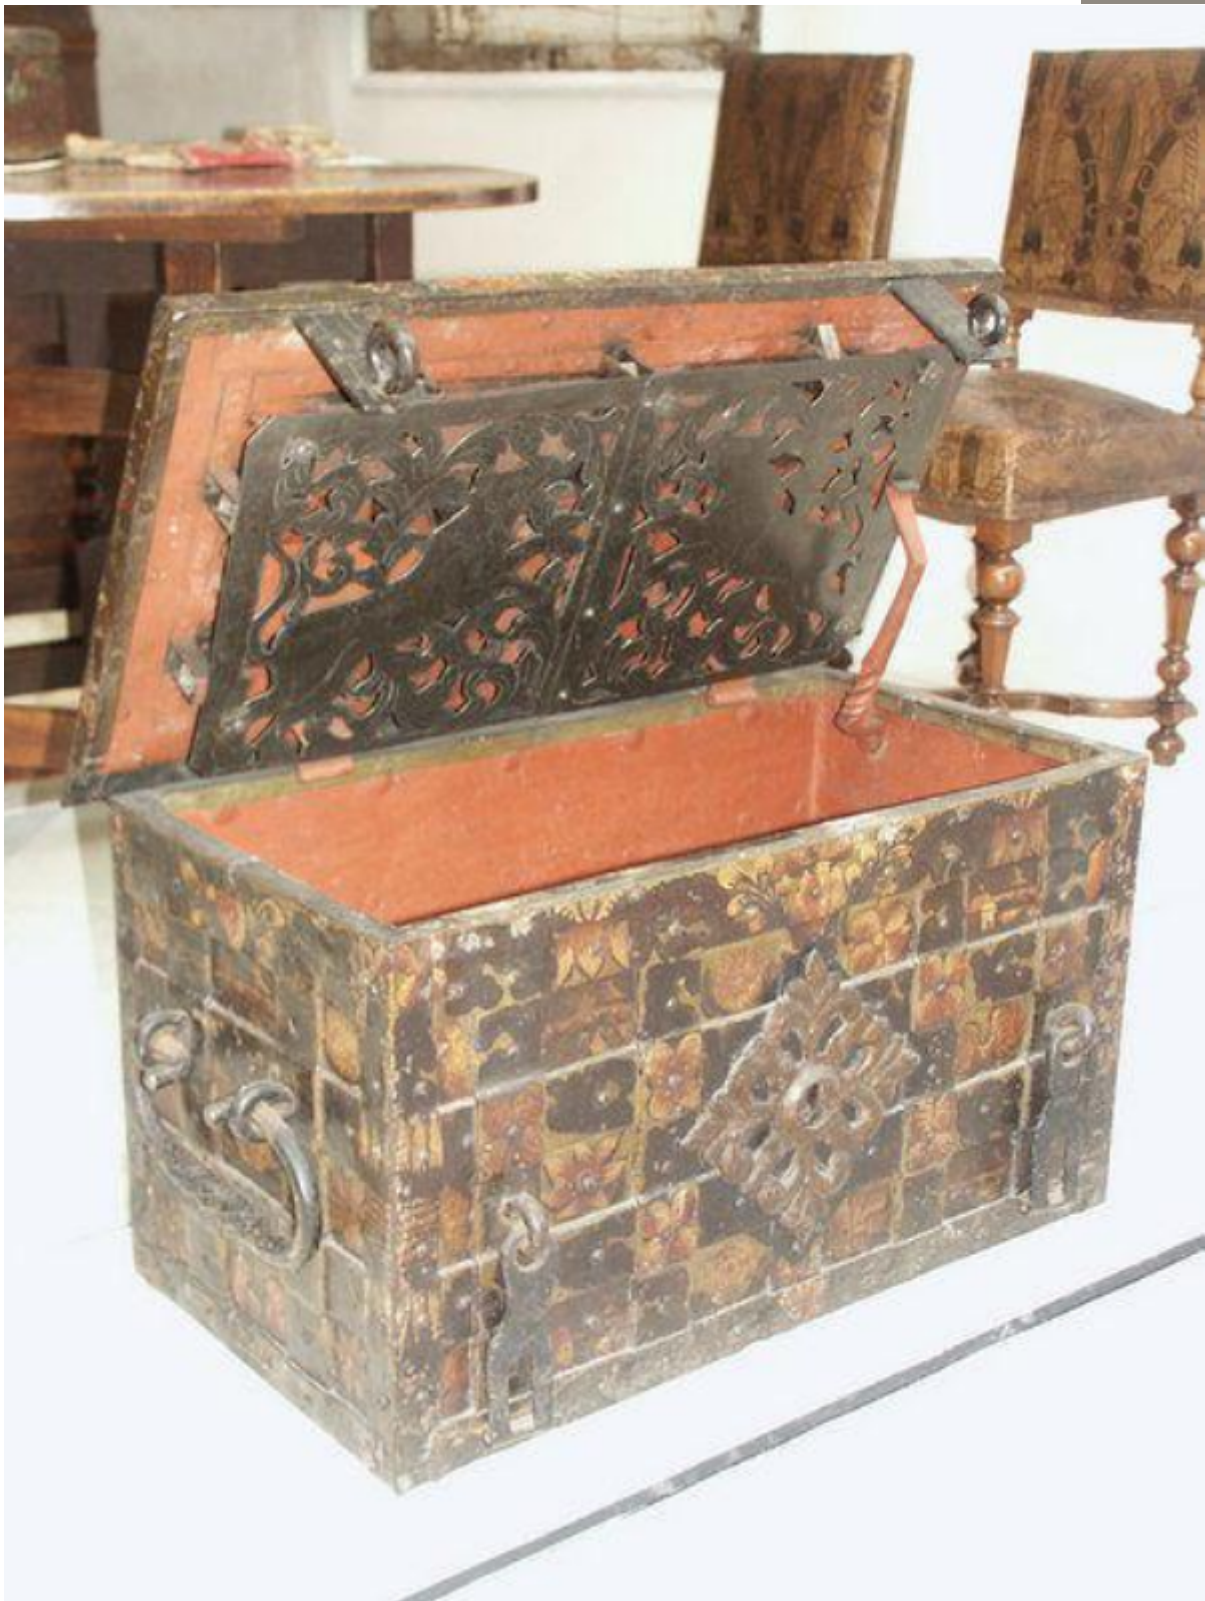

A good, small, early-17th century, strong box with original paintwork

Sold

REF: 10309

Height: 38 cm (15")

Width: 68 cm (26.8")

Depth: 40 cm (15.7")

Description

The top with eighteen, panels reinforced with strap work, and bolts. A keyhole in the centre.

The key operating a mechanism on the interior of the lid throwing nine bolts. Protected by a pierced and engraved inner cover decorated with mythological figures. The hinges original. The interior painted red, and with a candle box with original lock and replaced key. The front with eighteen, panels reinforced with strap work and bolts. Old repair to top section and some repainting. Twin hasp fittings. The false escutcheon headed by the mask on the interior lock plate. The sides with nine, panels reinforced with strap work and bolts and original carrying handles. Retaining original painted vignettes of landscape scenes and floral sprays on a green ground. Probably German, 1st quarter of the 17th century.