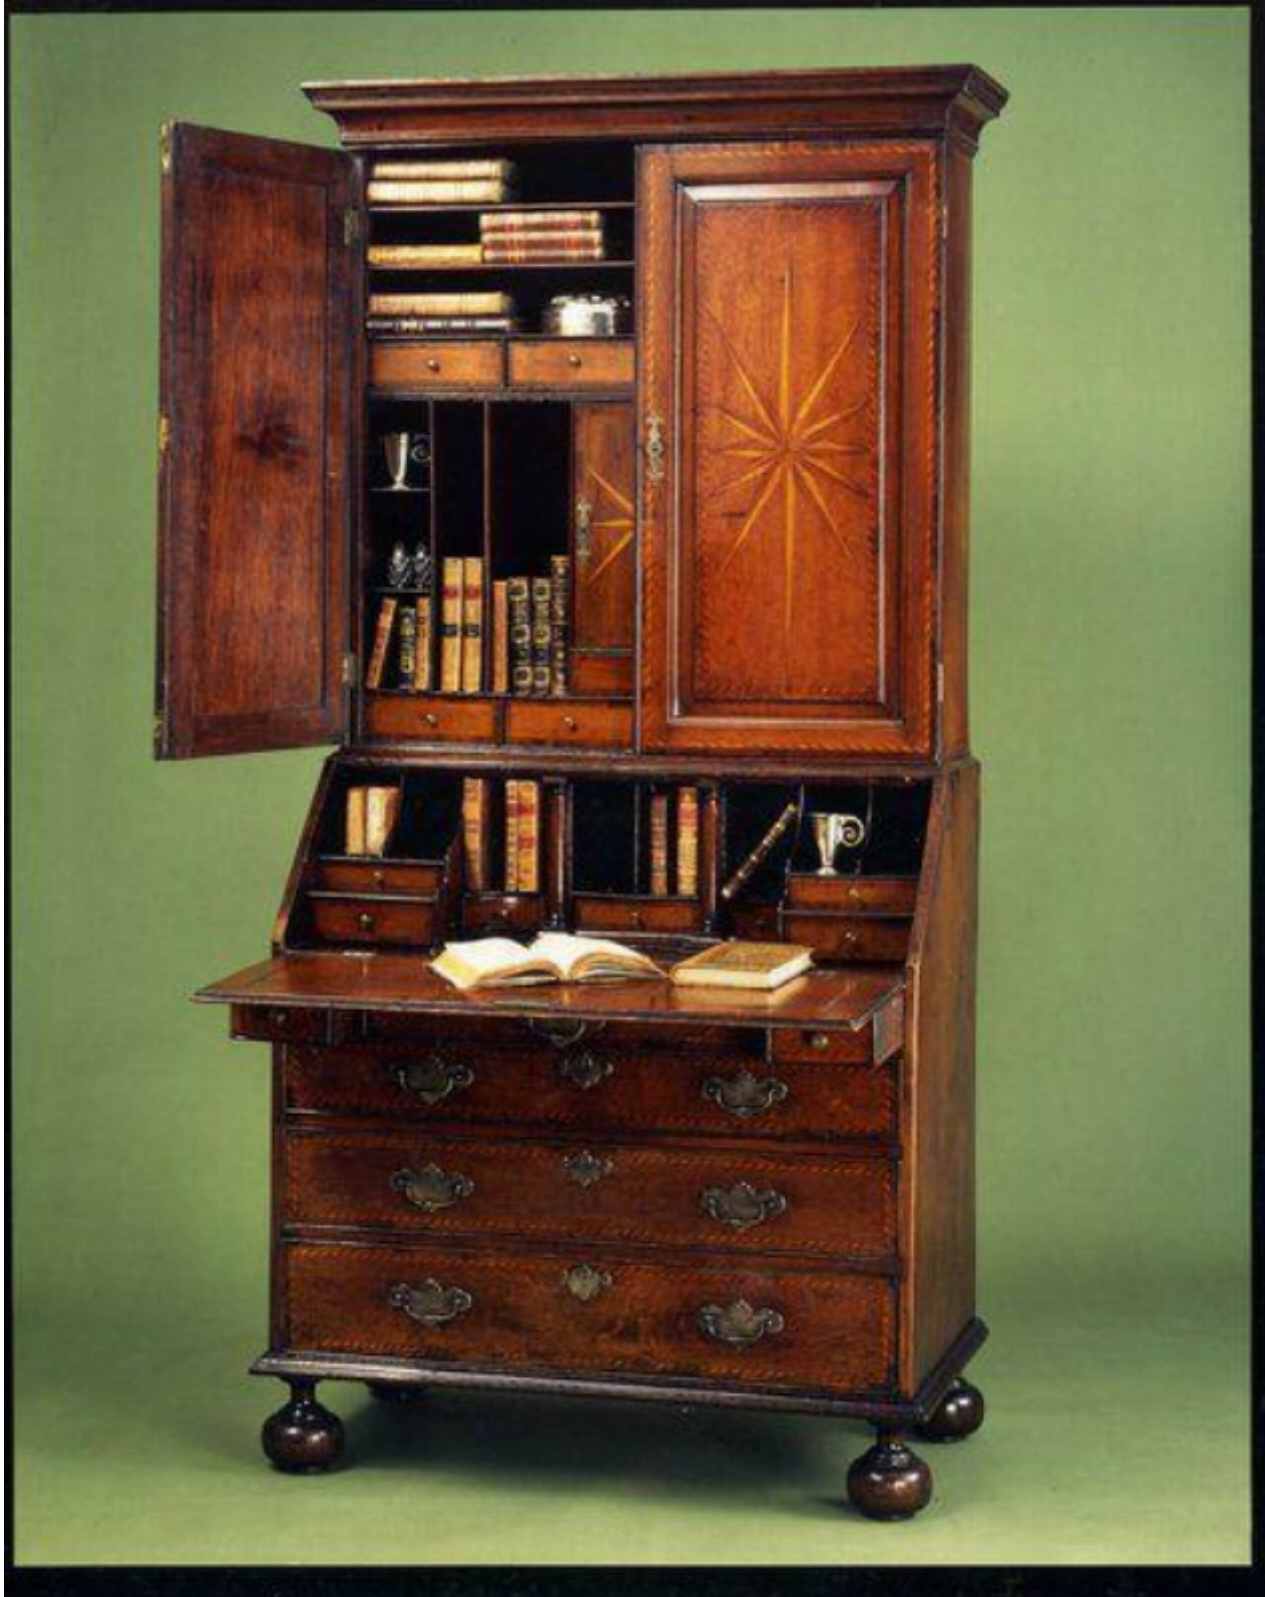

A fine, late-17th/early-18th century walnut bureau bookcase with starburst inlays

Sold

REF: 10400