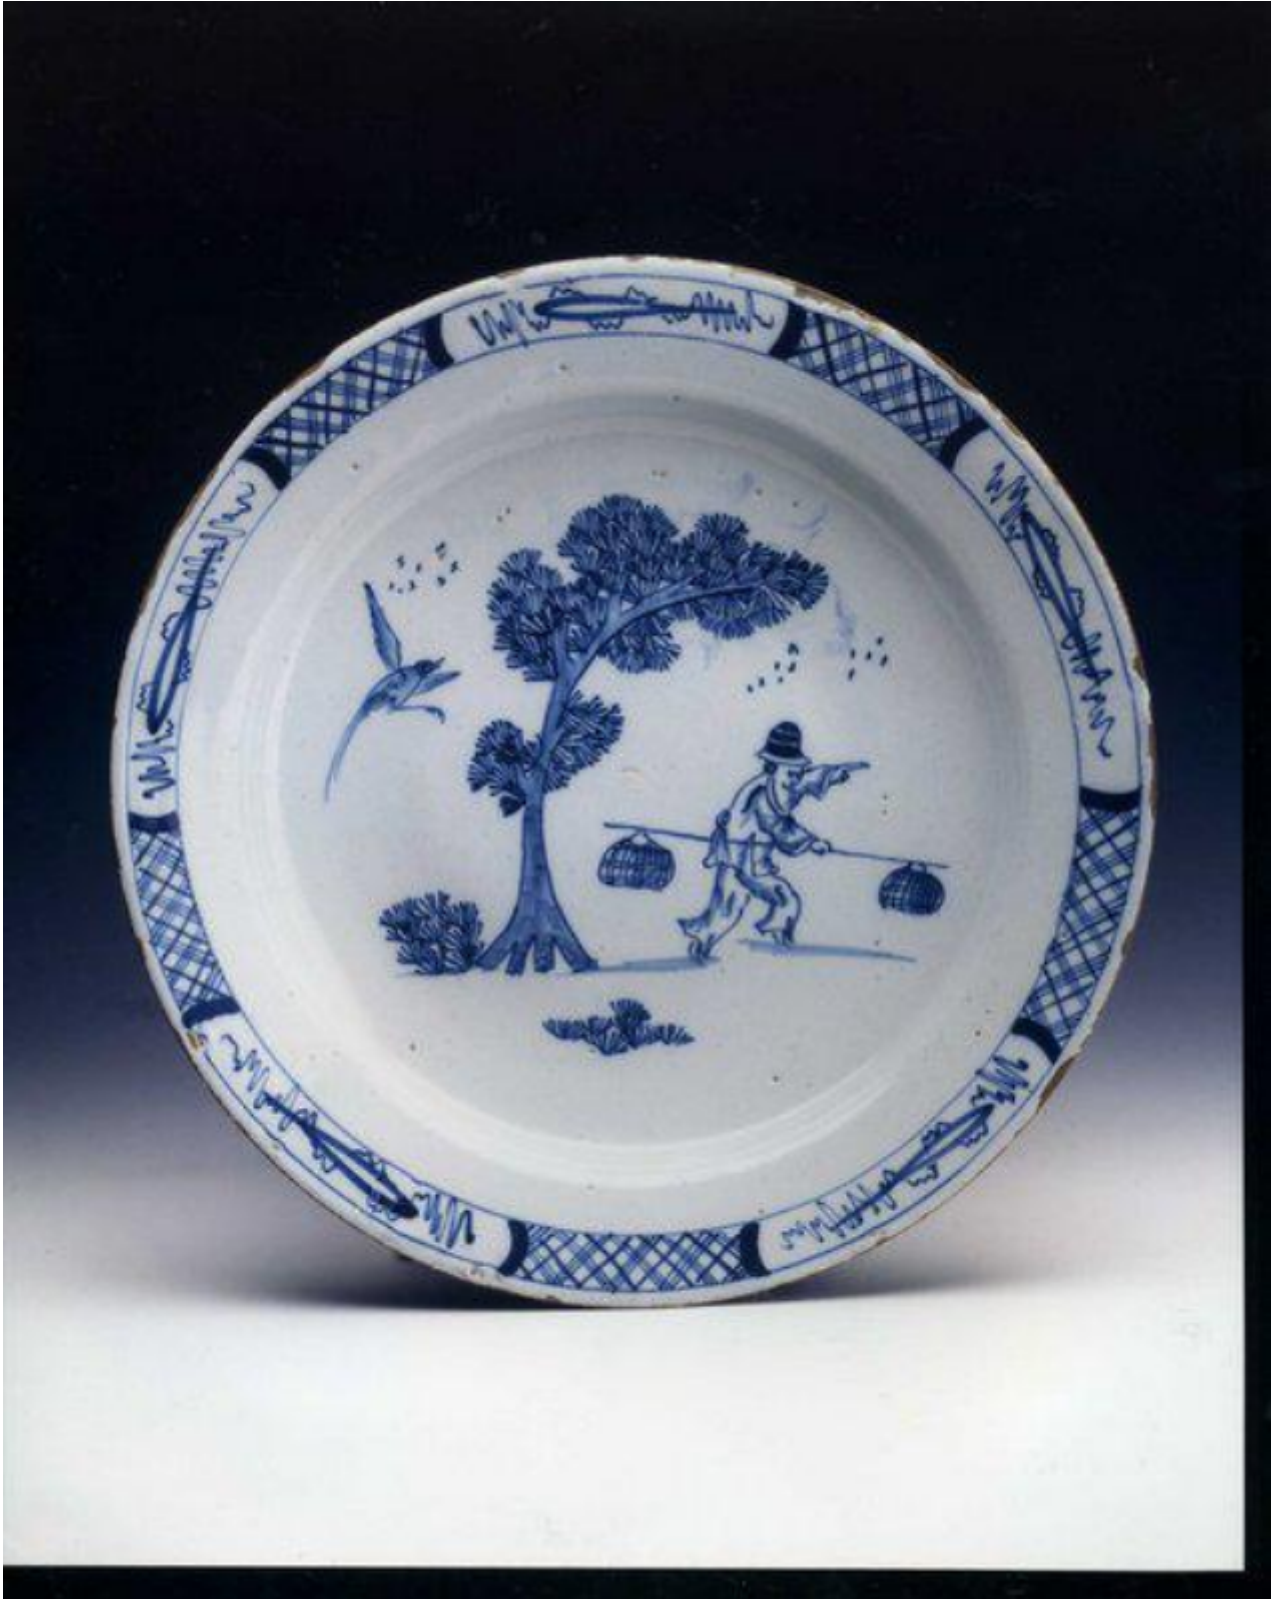

A mid-18th century, English, delftware, Birdman, dish

Sold

REF: 10559

Description

Painted with a chinoiserie landscape scene of a birdman walking past a tree and pointing ahead while, carrying two baskets each balanced either end of a long pole. The rim with six repeats of artemisia leaf symbols with trellis diaper interposed. The underside well marked with a foliate trefoil, and the under-rim with four herbal sprigs. Painted in blue and white on a blue glaze. In original condition. Probably Bristol, second quarter of the 18th century.

Diameter : 29.20 cm./11.50 in.

REFERENCE: SHARD NO.59 FROM AN UNPUBLISHED MONOGRAPH 'POTTERY KILN WASTE FROM TEMPLE BACK, BRISTOL', BY ROGER PRICE.

DIAMETER : 33.00 CM./13.00 IN.