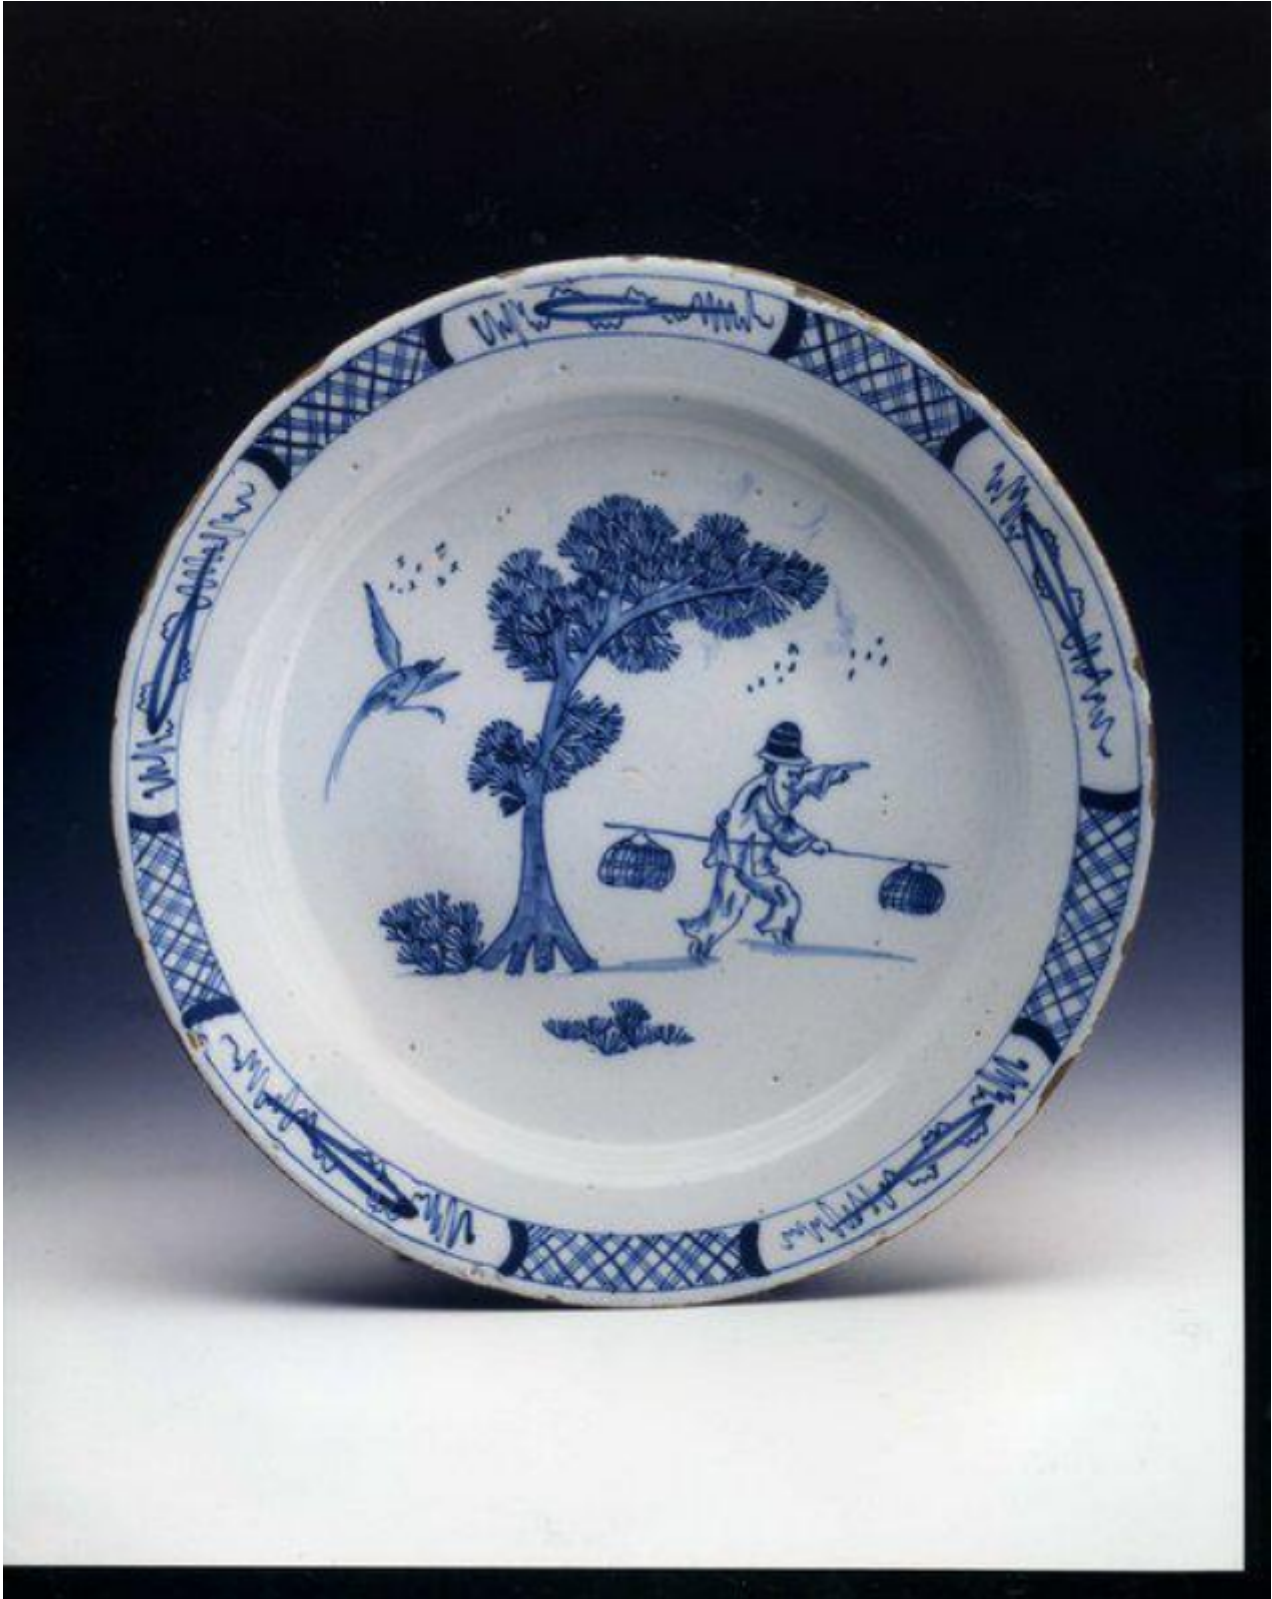

A mid-18th century, English, delftware, Birdman, dish

Sold

REF: 10559

## Description

Painted with a chinoiserie landscape scene of a birdman walking past a tree and pointing ahead while, carrying two baskets each balanced either end of a long pole. The rim with six repeats of artemisia leaf symbols with trellis diaper interposed. The underside well marked with a foliate trefoil, and the under-rim with four herbal sprigs. Painted in blue and white on a blue glaze. In original condition. Probably Bristol, second quarter of the 18th century.

Diameter : 29.20 cm./11.50 in.

REFERENCE: SHARD NO.59 FROM AN UNPUBLISHED MONOGRAPH 'POTTERY KILN WASTE FROM TEMPLE BACK, BRISTOL', BY ROGER PRICE.

DIAMETER : 33.00 CM./13.00 IN.