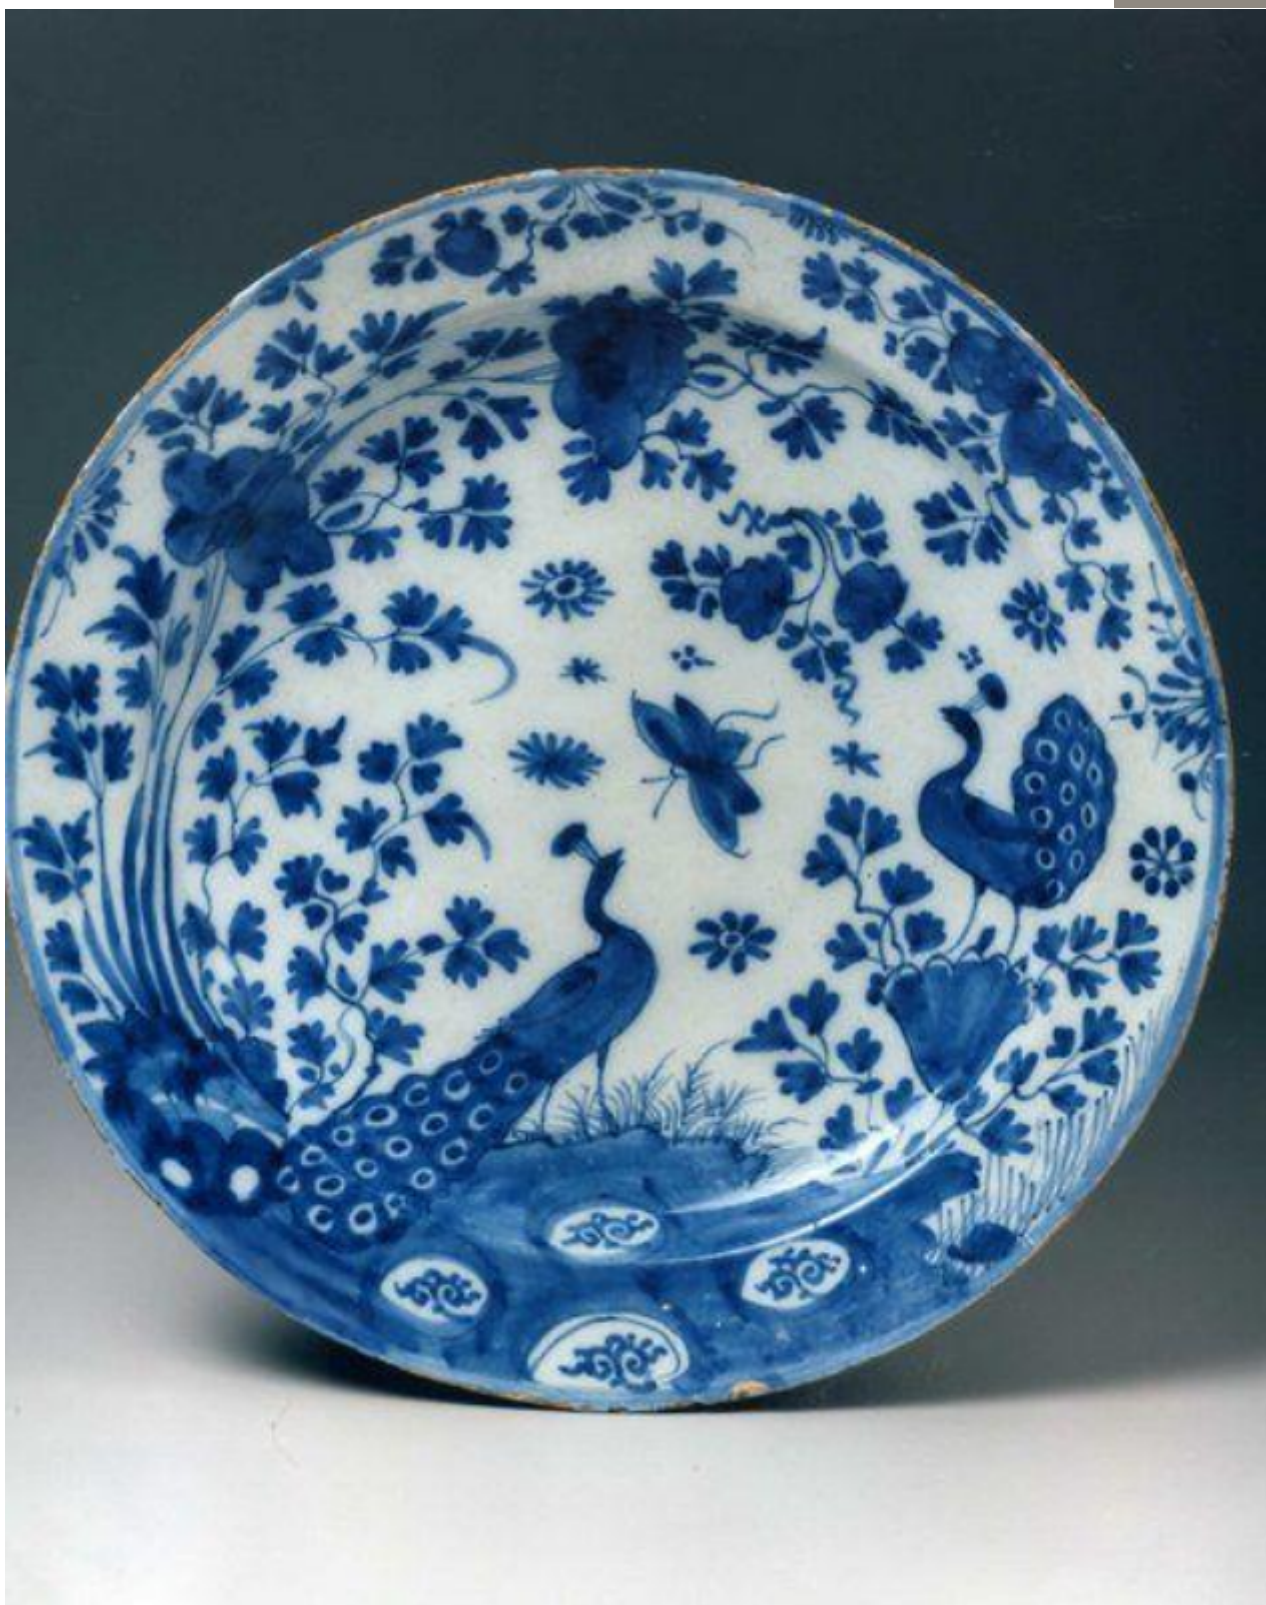

A fine pair of early-18th century Dutch delftware dishes

Sold

REF: 10566

Description

Decorated with a rim-to-rim floral scene with a male and a female peacock courting amongst a profusion of flowers and trailing stems. Decorated in blue on a pale blue glaze. Restoration to a glaze chip. Probably Dutch, first quarter of the 18th century.

2074443

Diameter: 34.00 cm./13.25 in.

Sold February, 1998 ticket price £ 2,400 the pair

It is extremely rare to find an early pair of Dutch delftware dishes. It is also rare to find pieces decorated with exotic birds such as peacocks. Appropriately, these dishes are decorated in a beautiful rich peacock-blue.