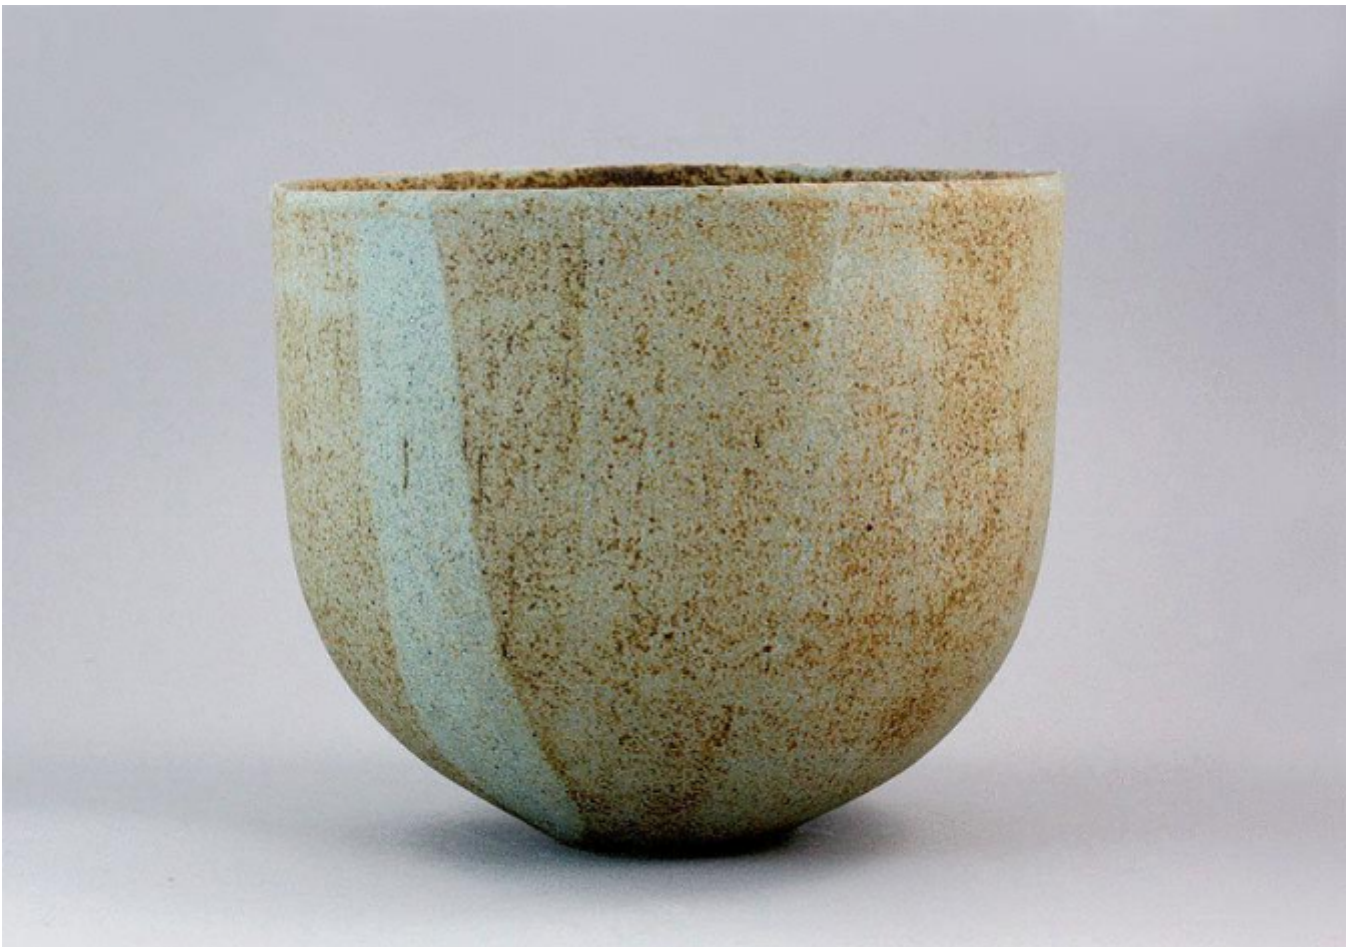

Deep Bowl, circa 1980

Sold

REF: 10887

Diameter: 17.6 cm (6.9")

## Description

John Ward (British, b.1938)

Deep Bowl, circa 1980

Stoneware, dry mottled brown and green glaze over a textured surface with green vertical stripe, impressed JW seal